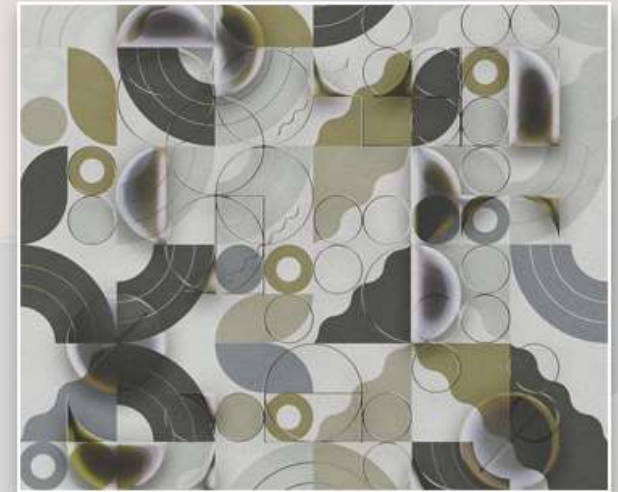

*“Mighty is geometry;
joined with art,
resistless.”*
Euripides

PROUDLY PRESENTING
OUR **RESISTLESS**
GEOMETRIC MURALS!

The Alkemi logo features the word "Alkemi" in a stylized, orange-brown font. Above the letter "i" in "Alkemi", there are three small blue stars.

Creativity That Delights

GM23057

GM23058

GM23059

GM23060

GM23061

GM23062

Creativity That Delights

GEOMETRIC MURALS