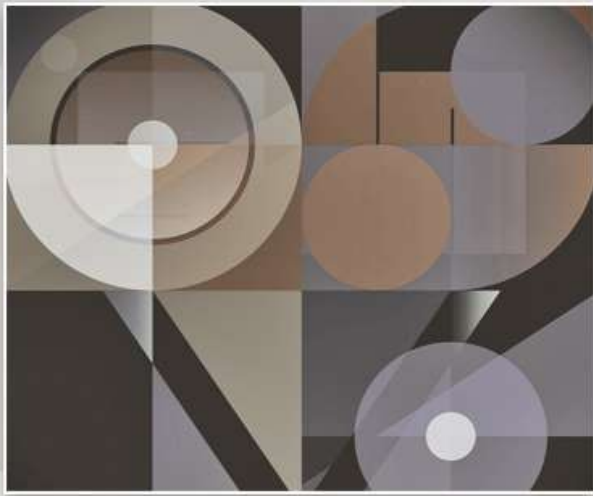

*“Mighty is geometry;
joined with art,
resistless.”*
Euripides

PROUDLY PRESENTING
OUR **RESISTLESS**
GEOMETRIC MURALS!

The Alkemi logo features the word "Alkemi" in a stylized, orange-brown font. Above the letter "i" in "Alkemi", there are three small blue stars.

Creativity That Delights

GM23057

GM23058

GM23059

GM23060

GM23061

GM23062

Creativity That Delights

GEOMETRIC MURALS