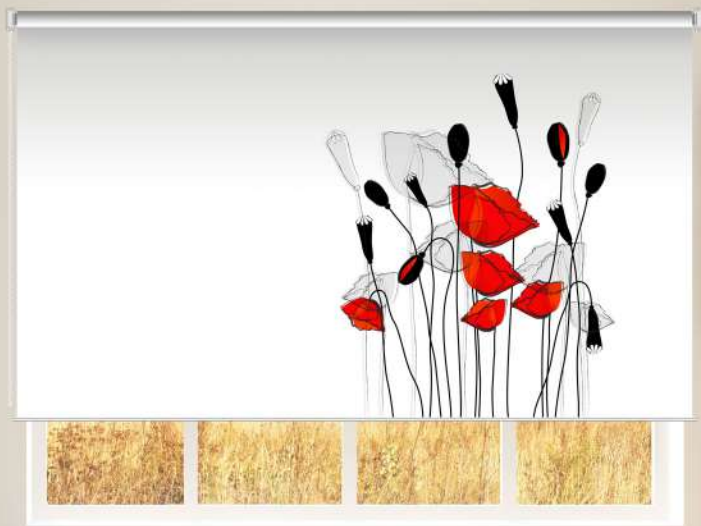

NTR19869A

Alkemi

Natura