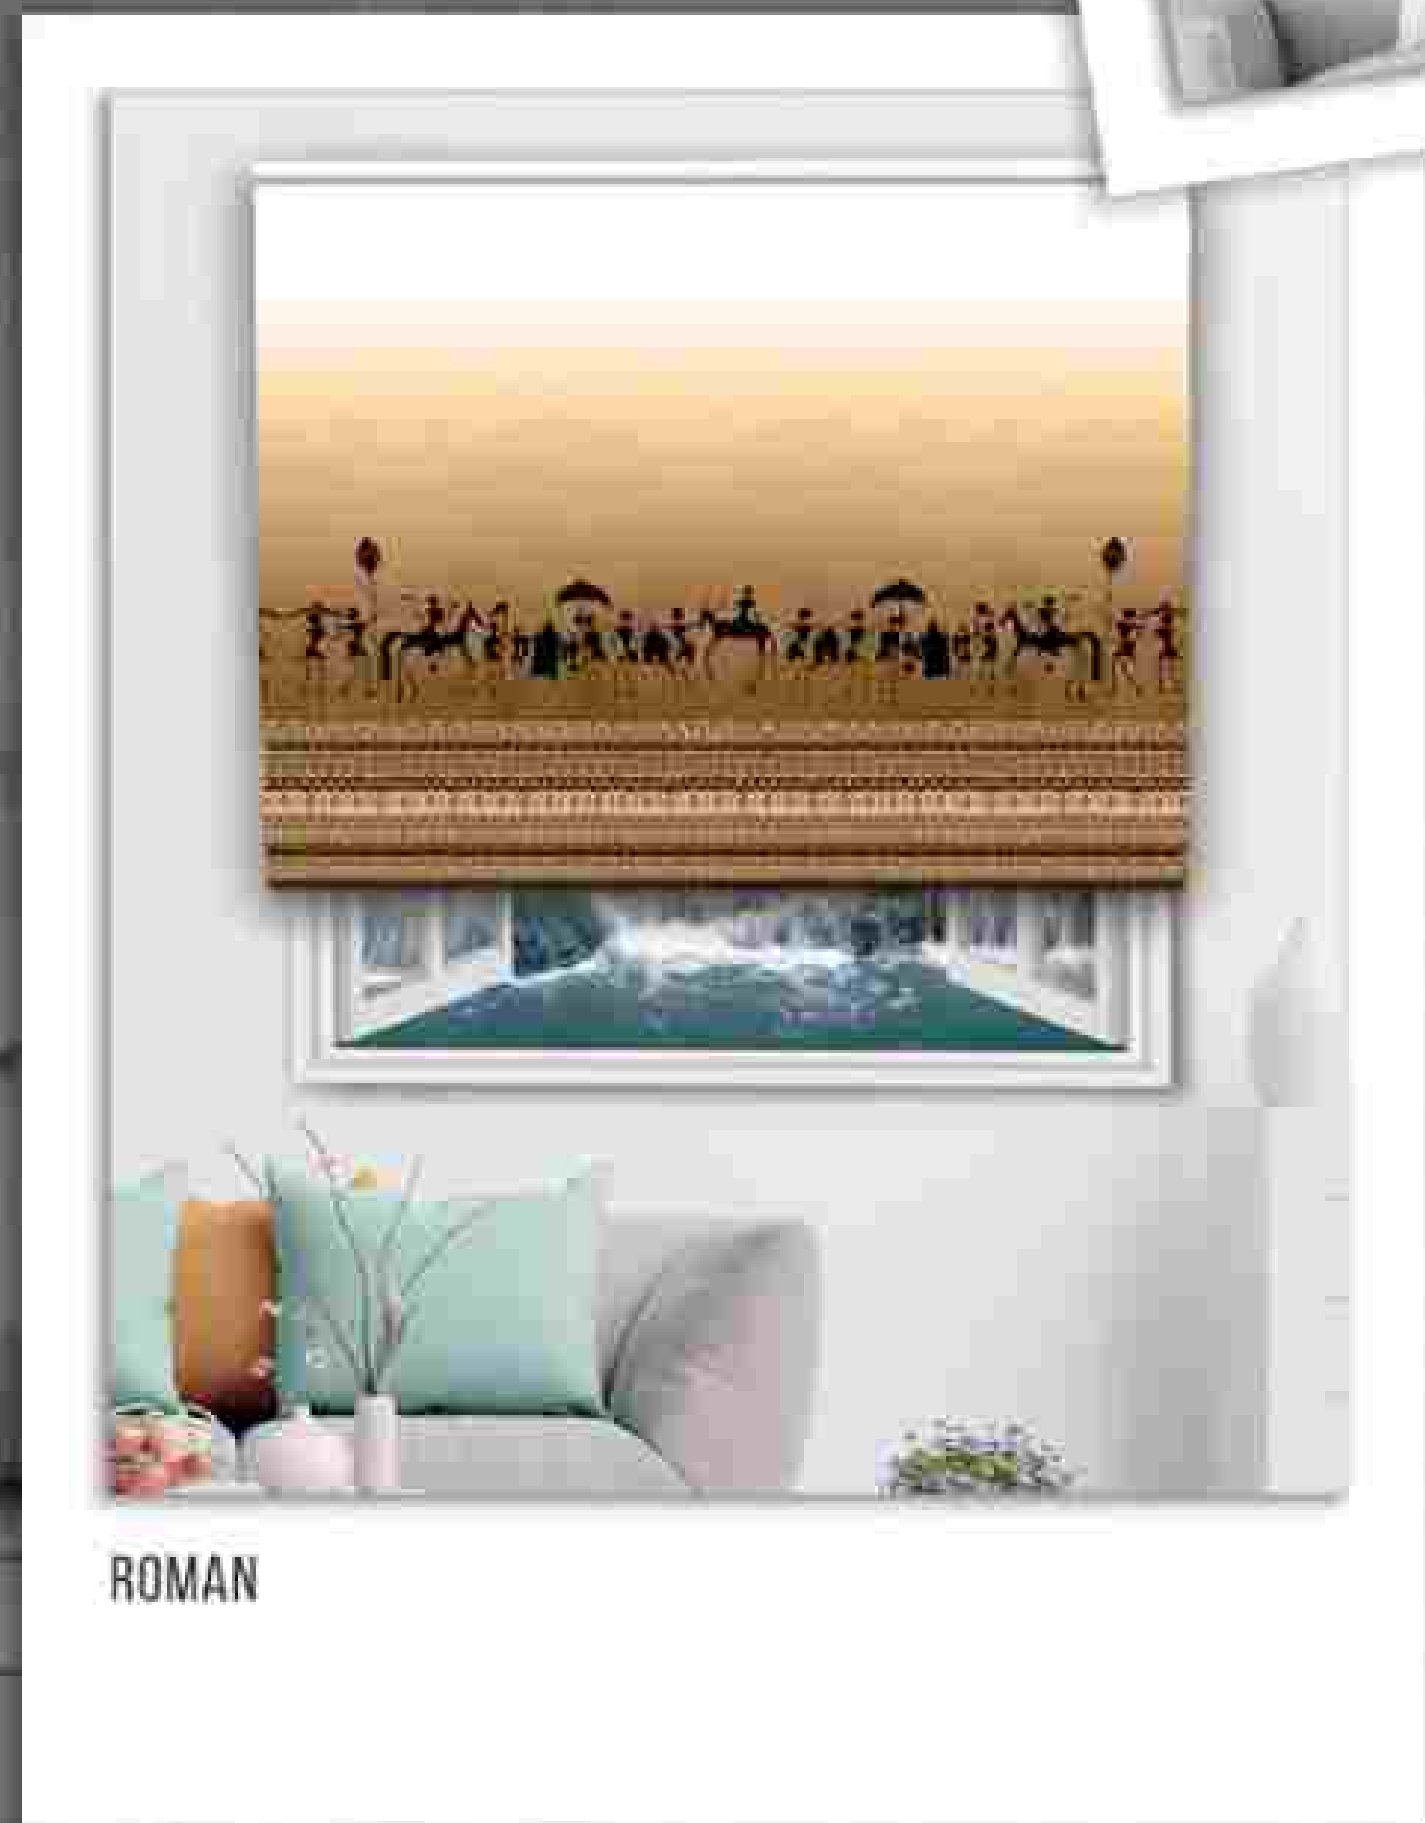

IM220038

ROLLER

ROLLER

IM220039

ROMAN

ZEBRA

ROMAN

ZEBRA