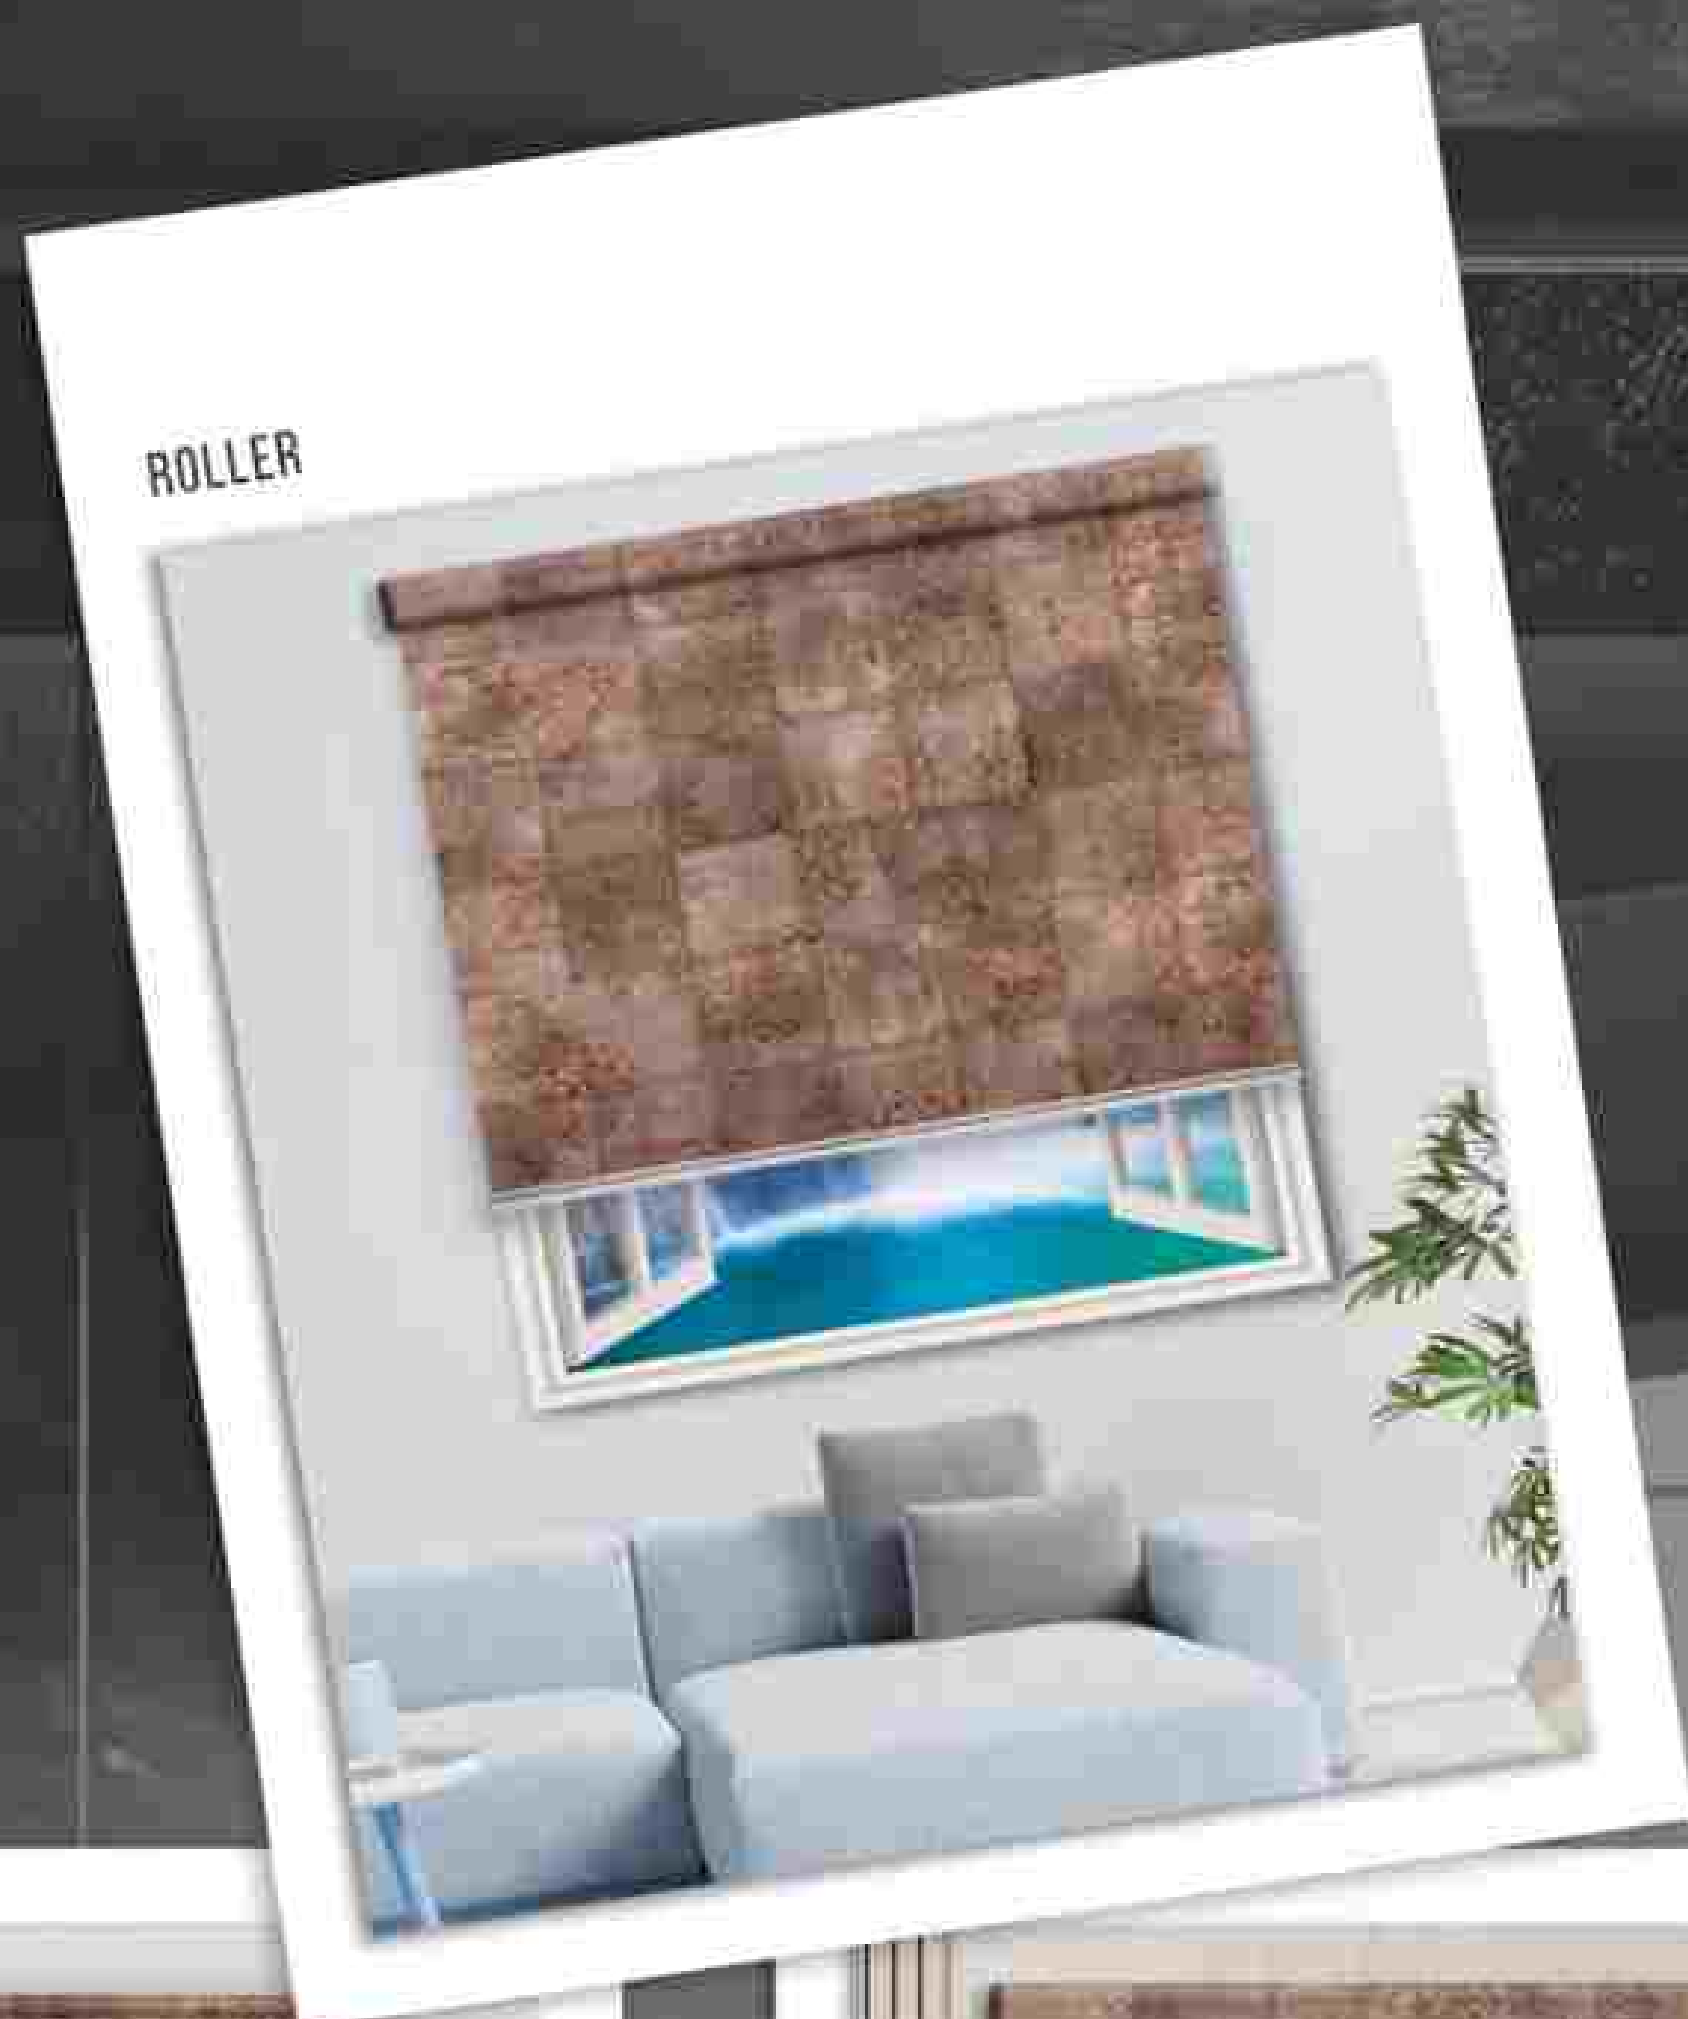

IM220024

IM220025