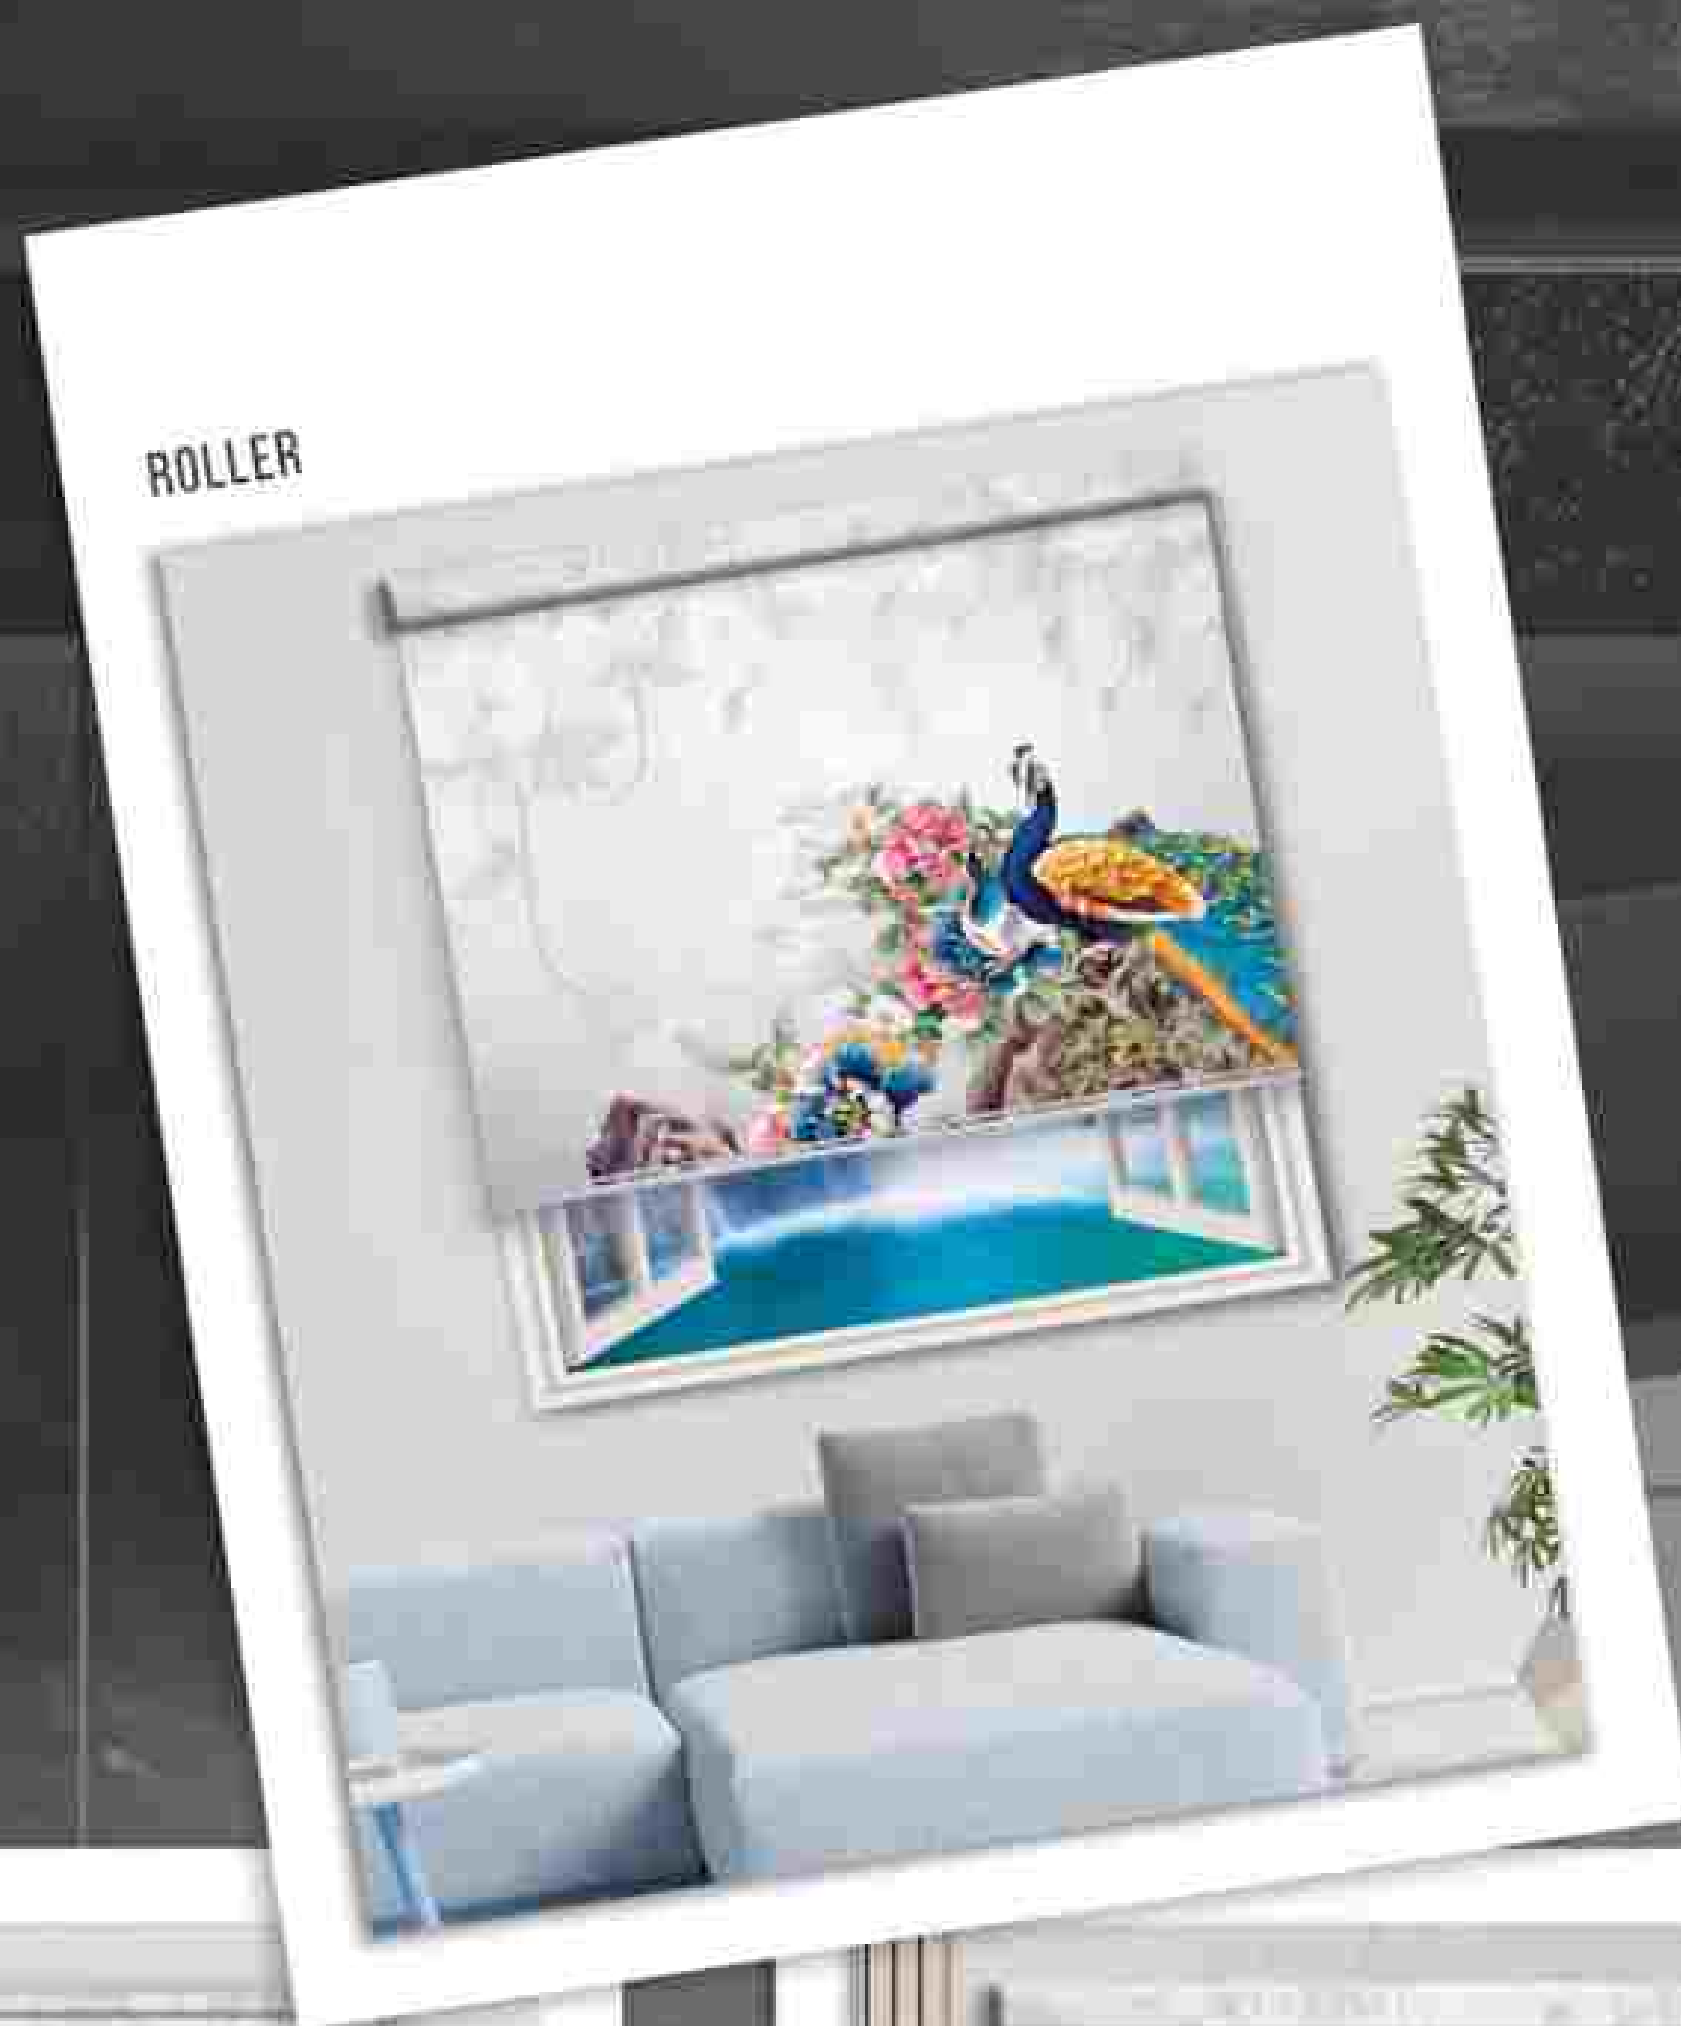

IM220042

ROLLER