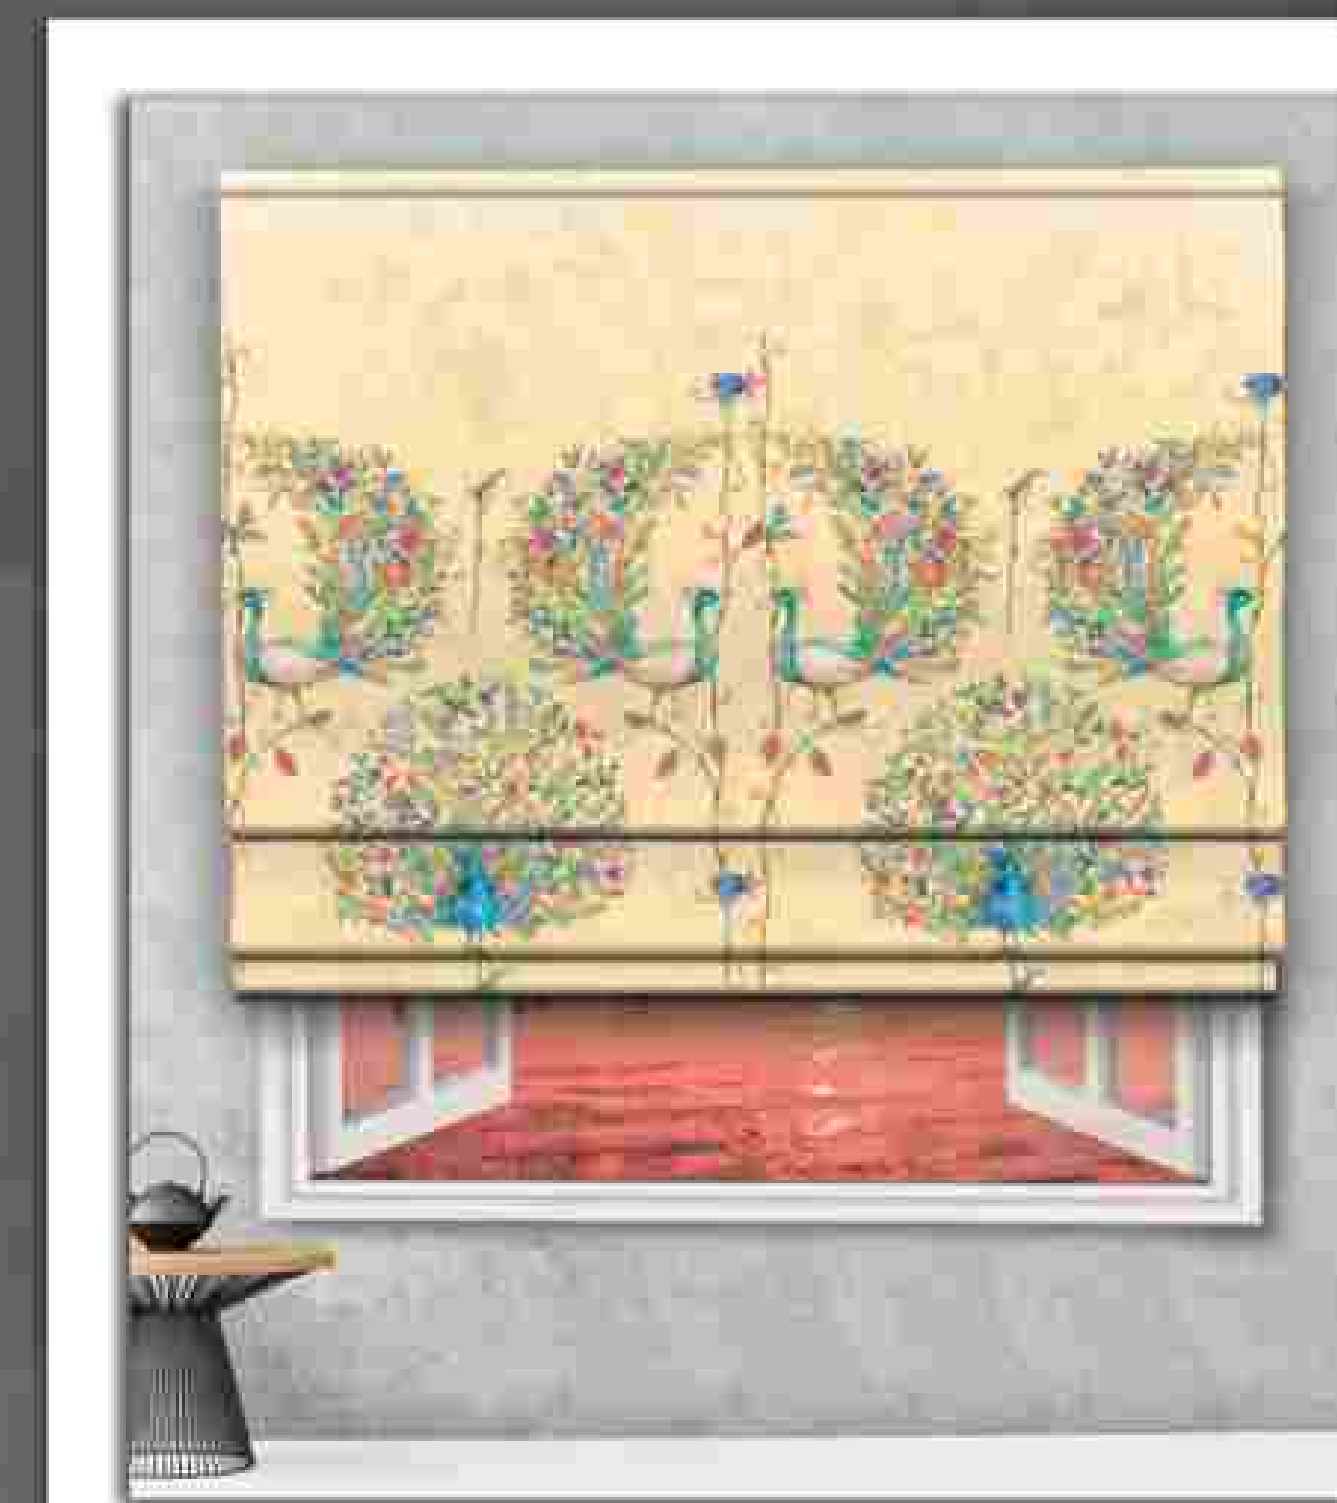

IM220031

ROLLER

ROMAN

ZEBRA

ROLLER

IM220032

ROMAN

ZEBRA