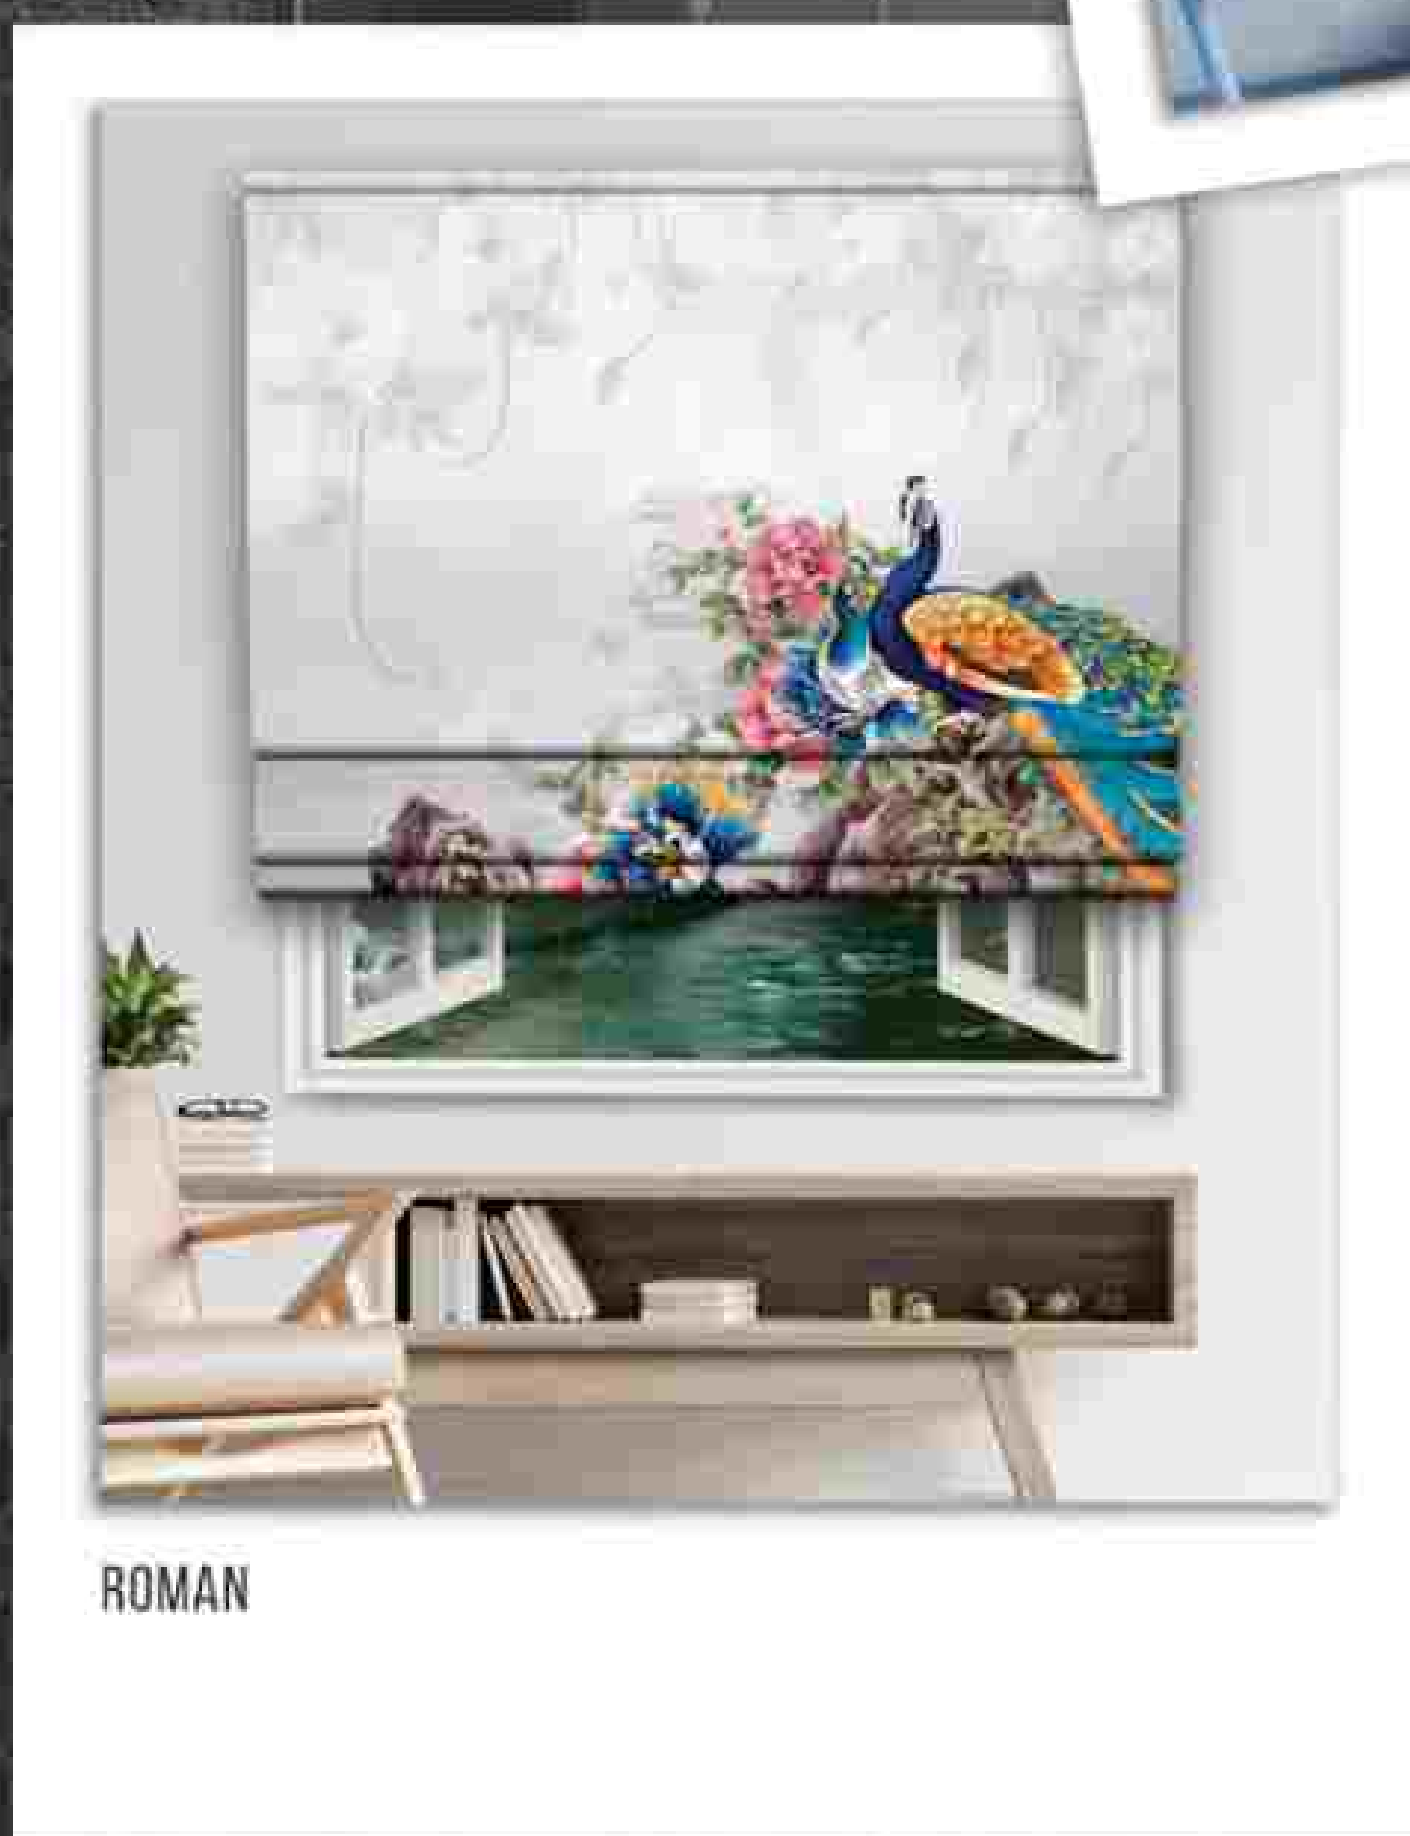

IM220042

ROLLER

IM220043

ROLLER

ROMAN

ZEBRA

ROMAN

ZEBRA