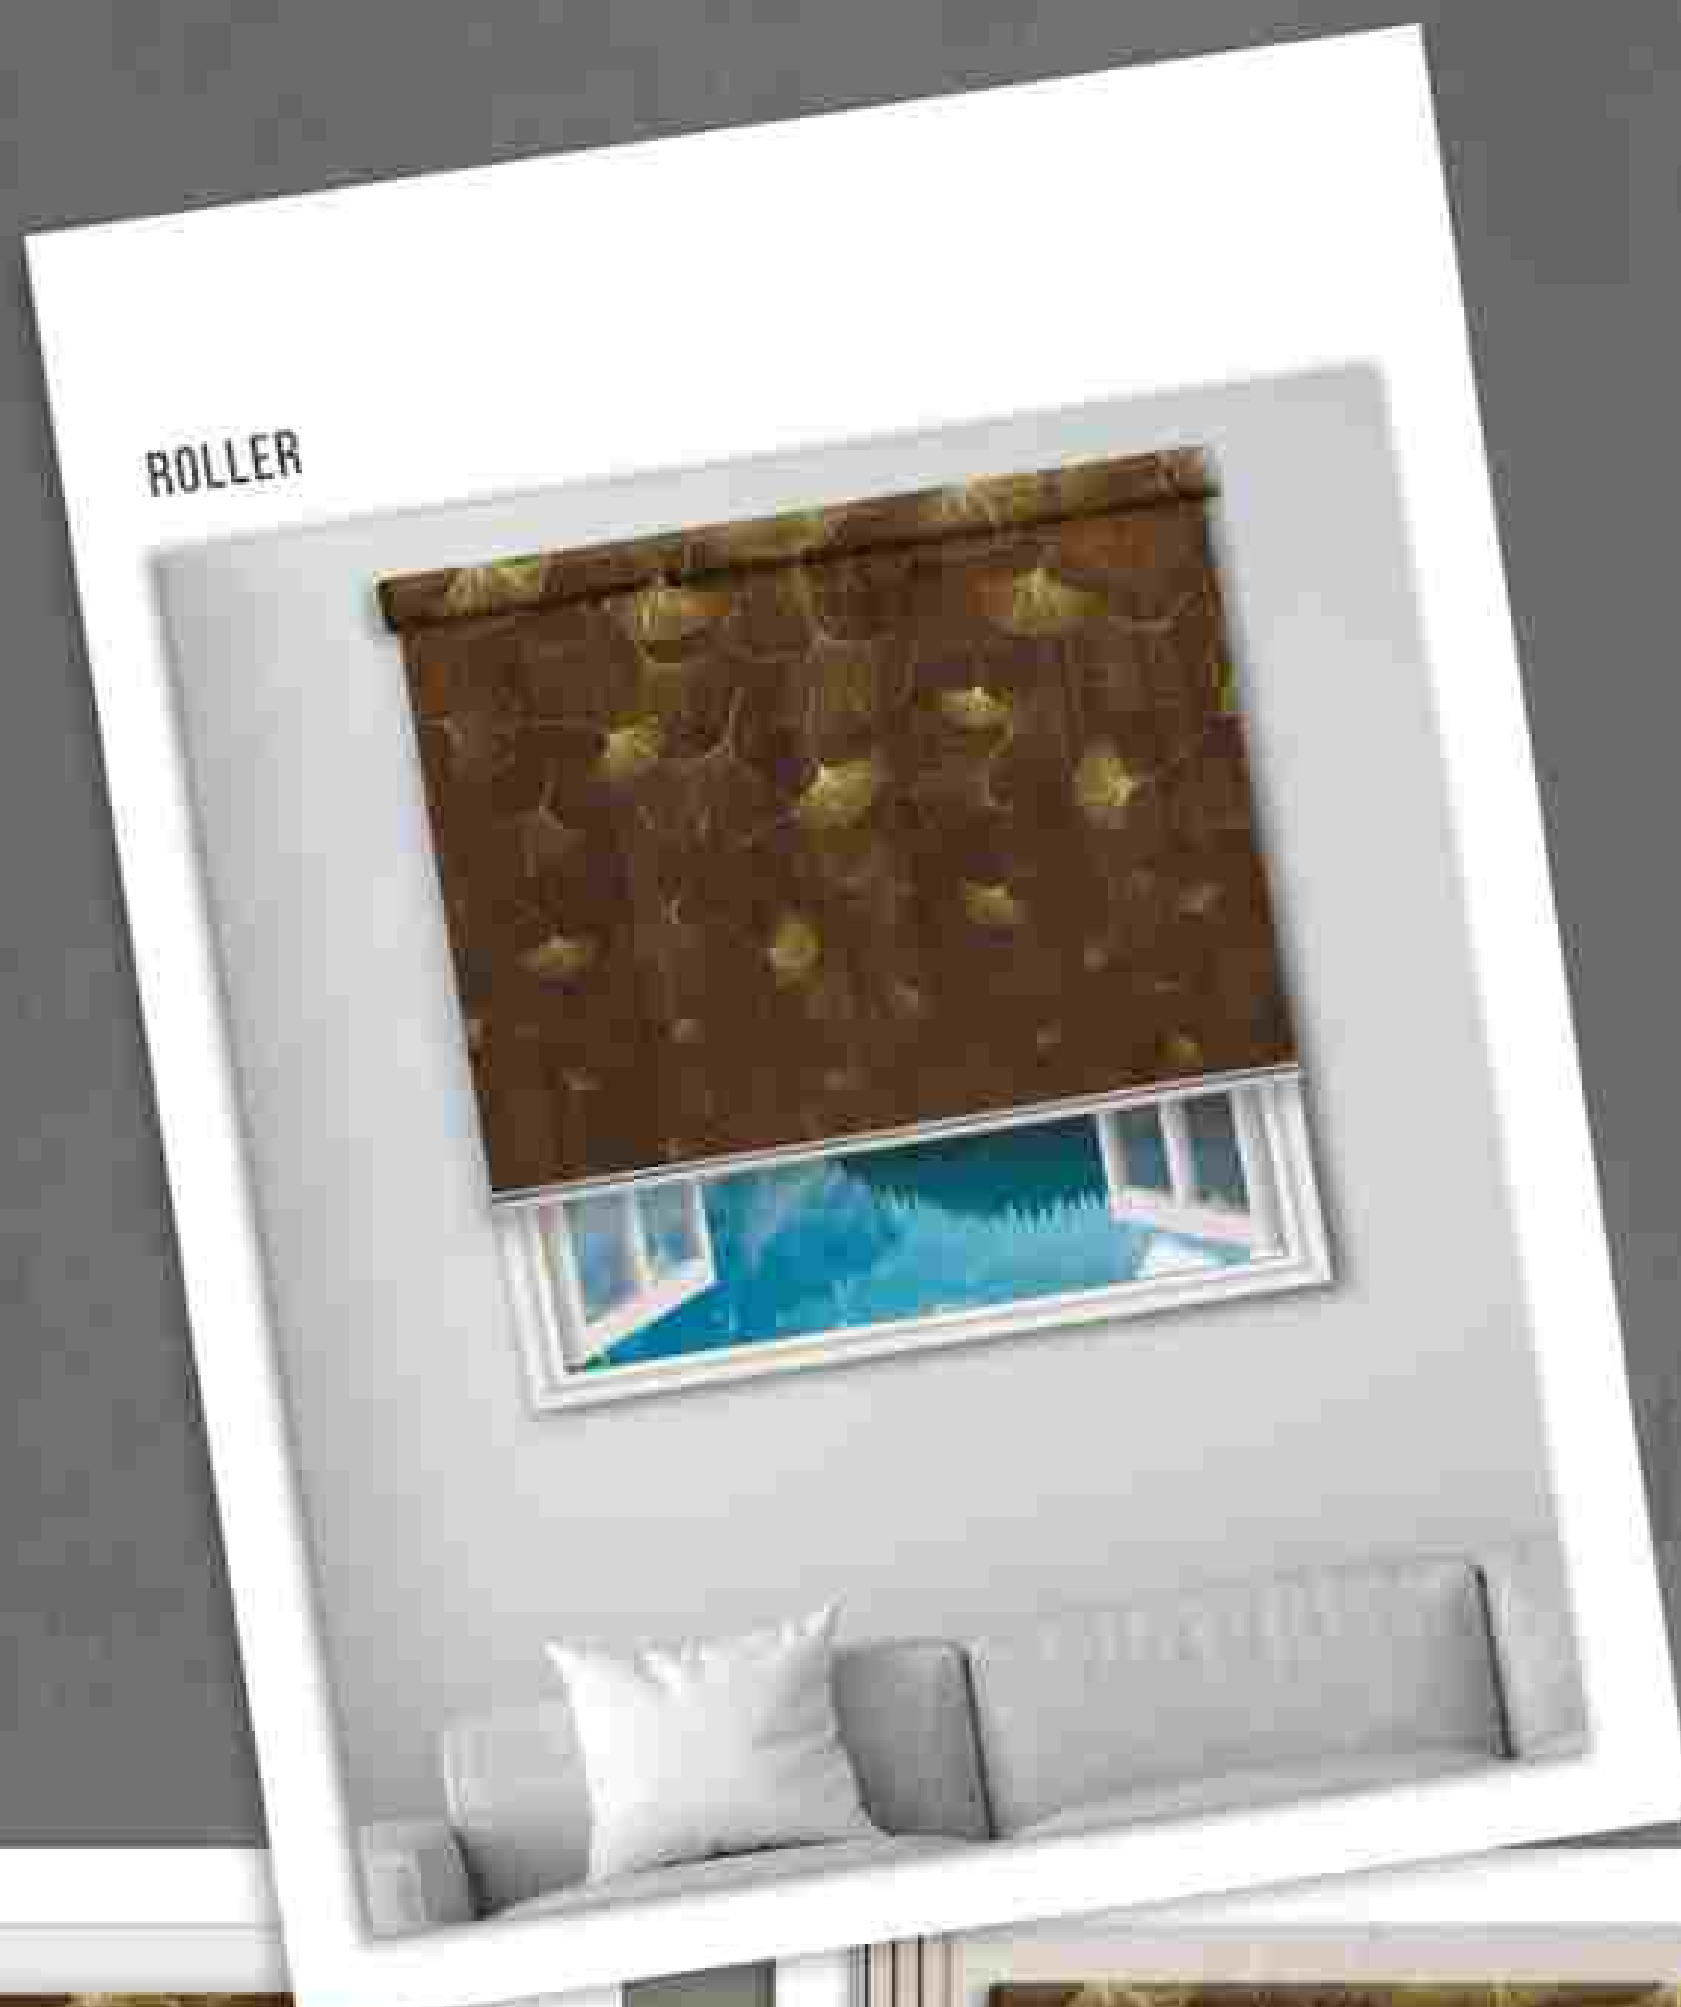

IM220065

IM220066