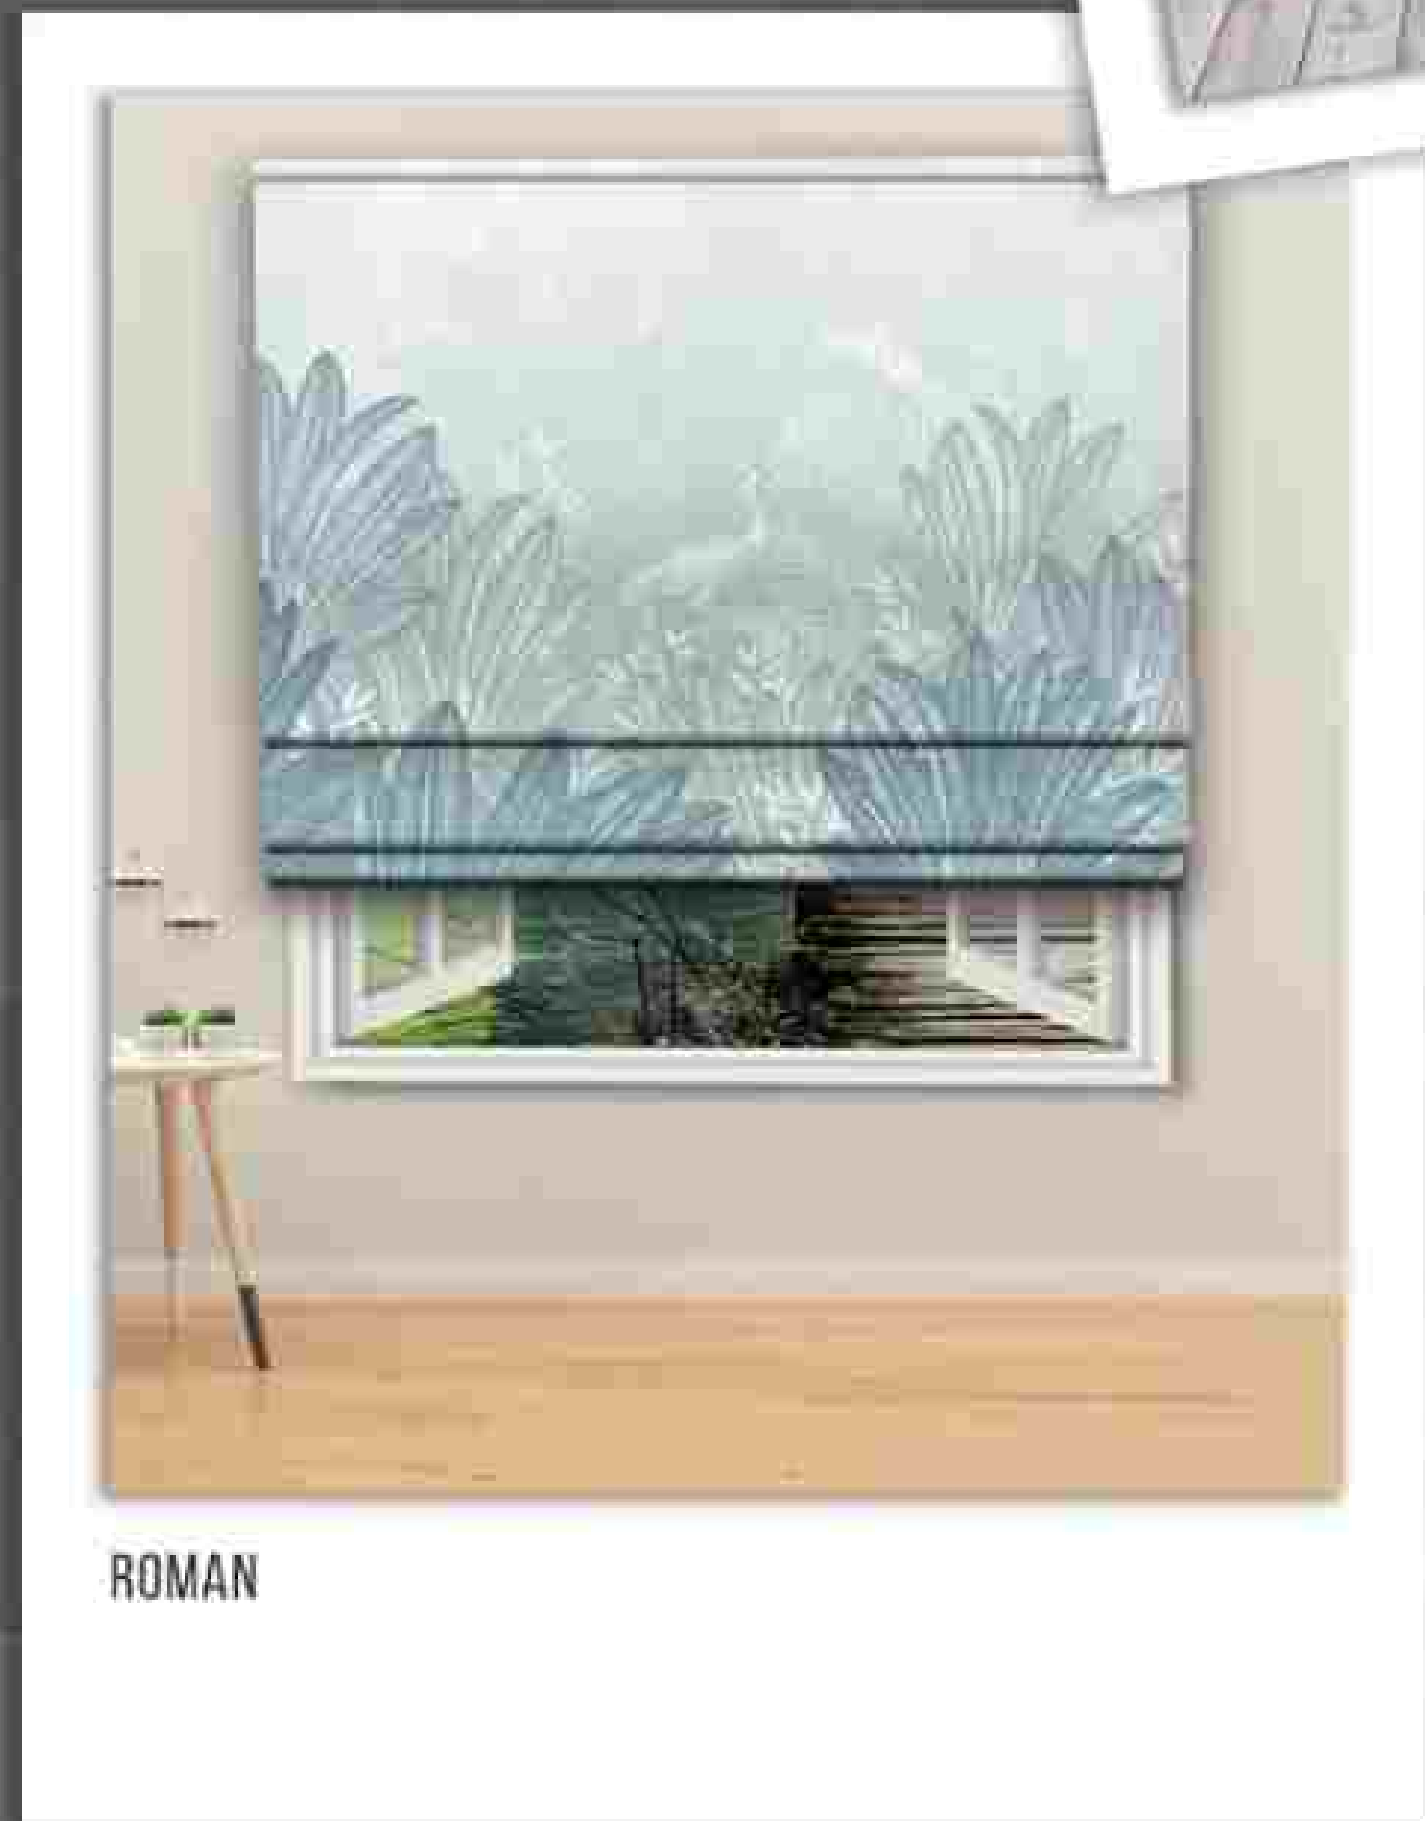

ROMAN

ZEBRA

ROMAN

A Roman blind is the perfect solution for when you do not have any stack room for a curtain but still desire a curtain design or wish to match existing curtains.

Get inspired by our Vista Roman Blinds' project gallery and start planning.

ROMAN

ZEBRA

IM220072

ROLLER

ROMAN

ZEBRA

ROMAN

A Roman blind is the perfect solution for when you do not have any stack room for a curtain but still desire a curtain design or wish to match existing curtains. Get inspired by our Vista Roman Blinds' project gallery and start planning.

IM220073

IM220074

IM220075A

ROLLER

ROLLER

IM220075B

ROMAN

ZEBRA