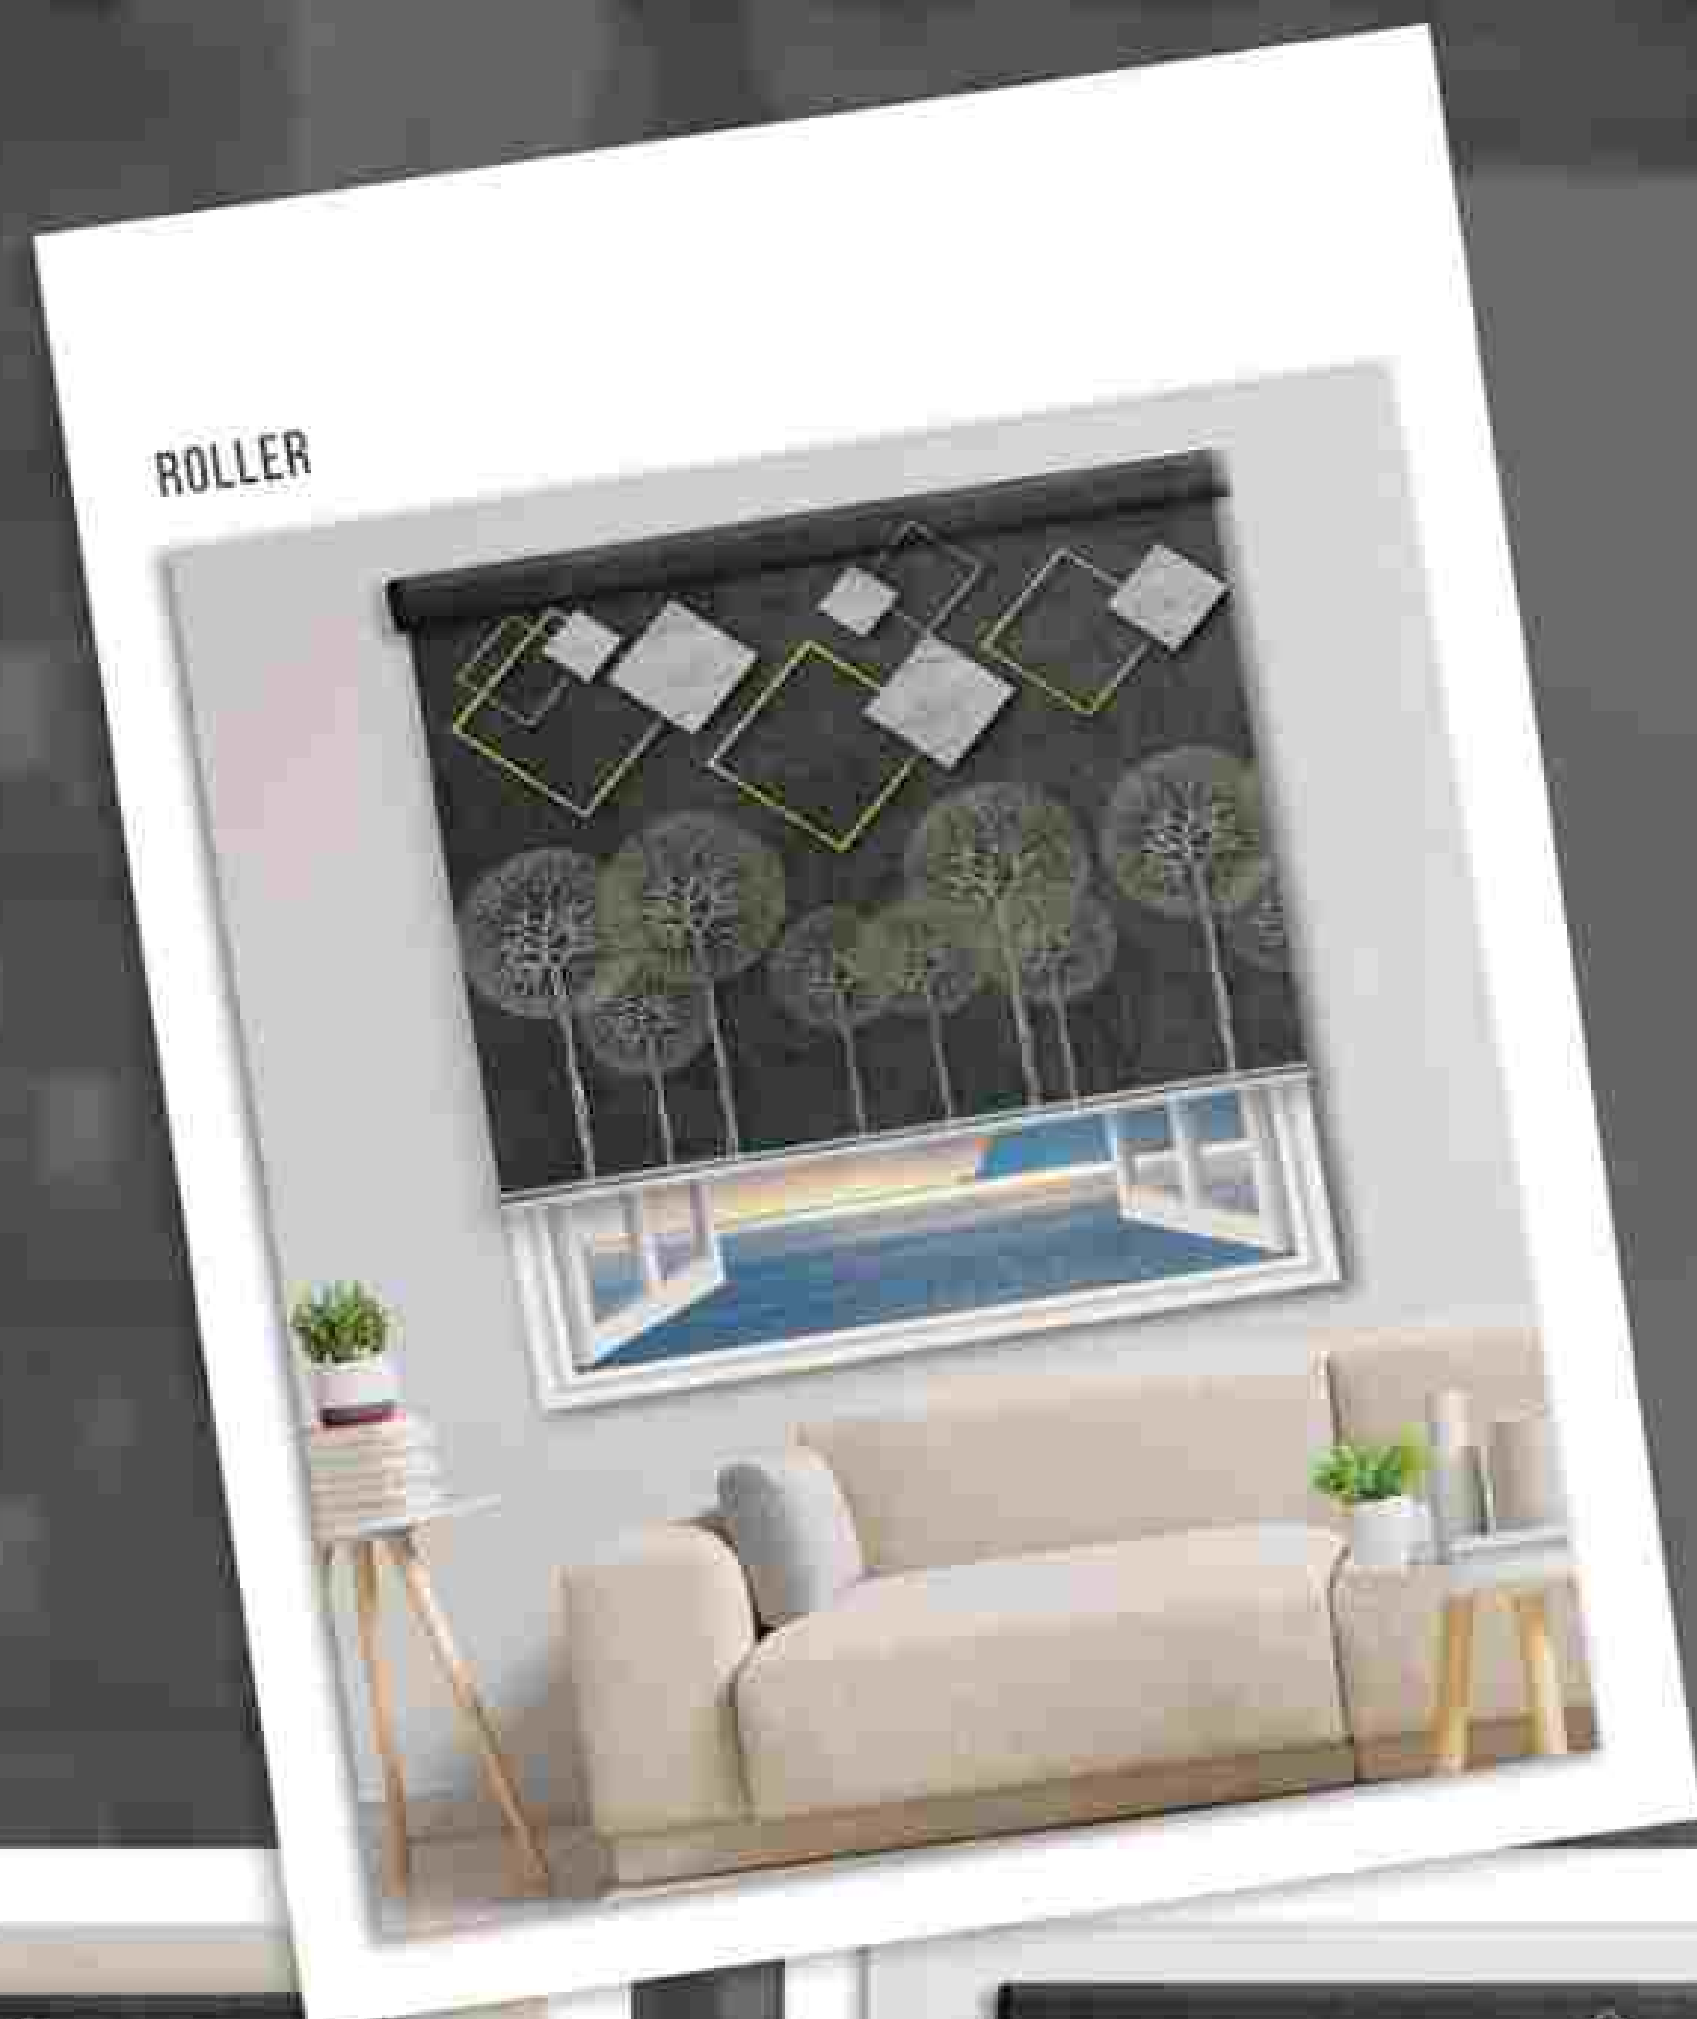

IM220016

IM220017