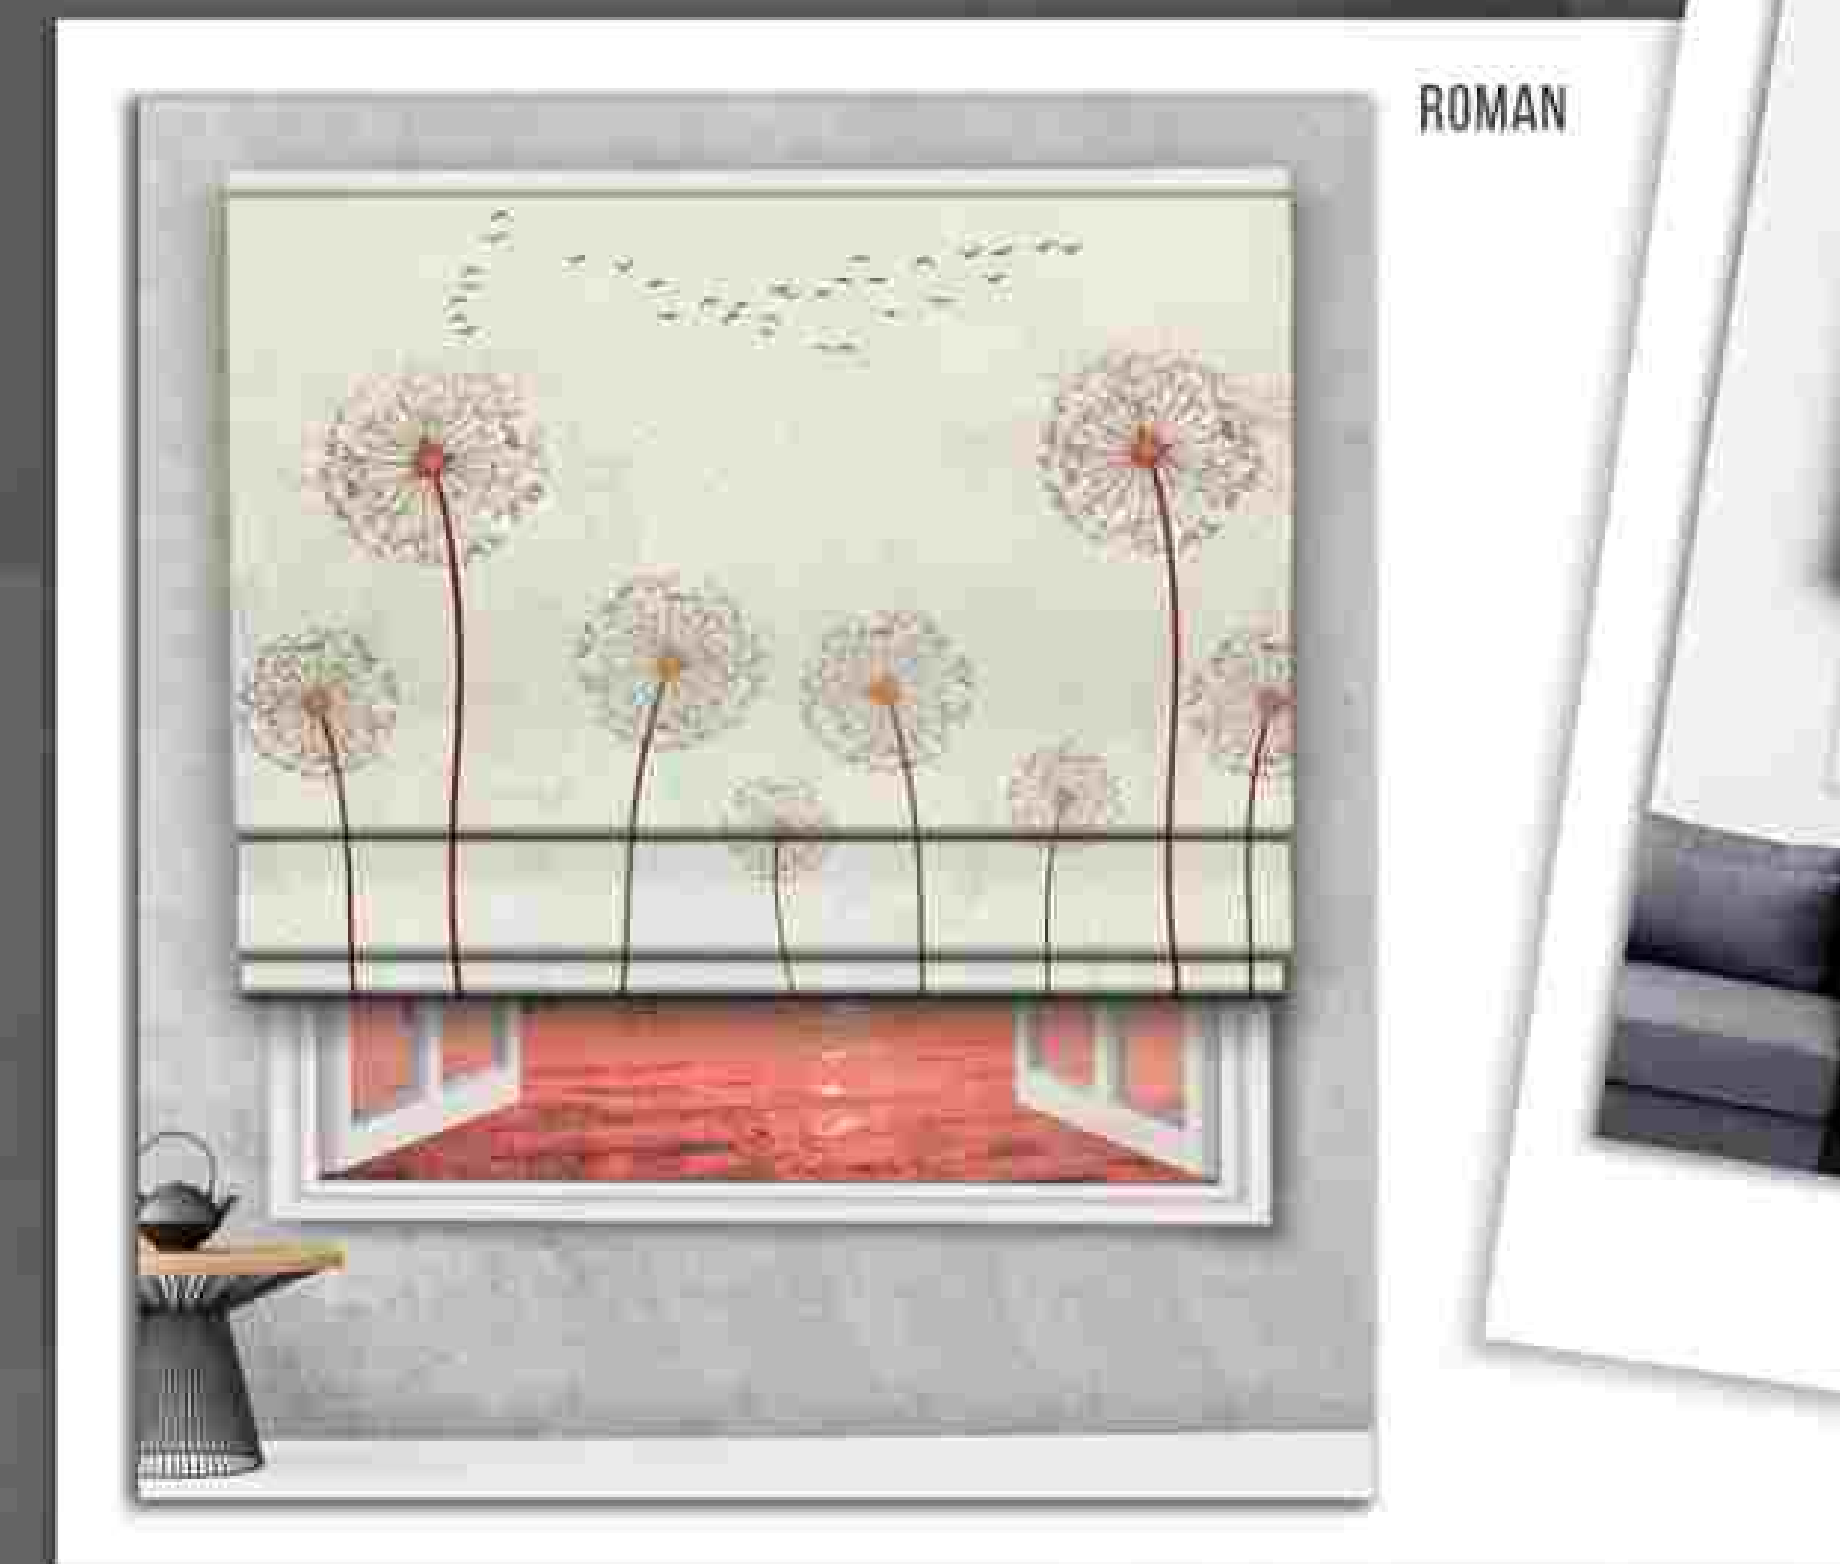

IM220012

ROLLER

ROLLER

IM220013

ROMAN

ZEBRA

ROMAN

ZEBRA