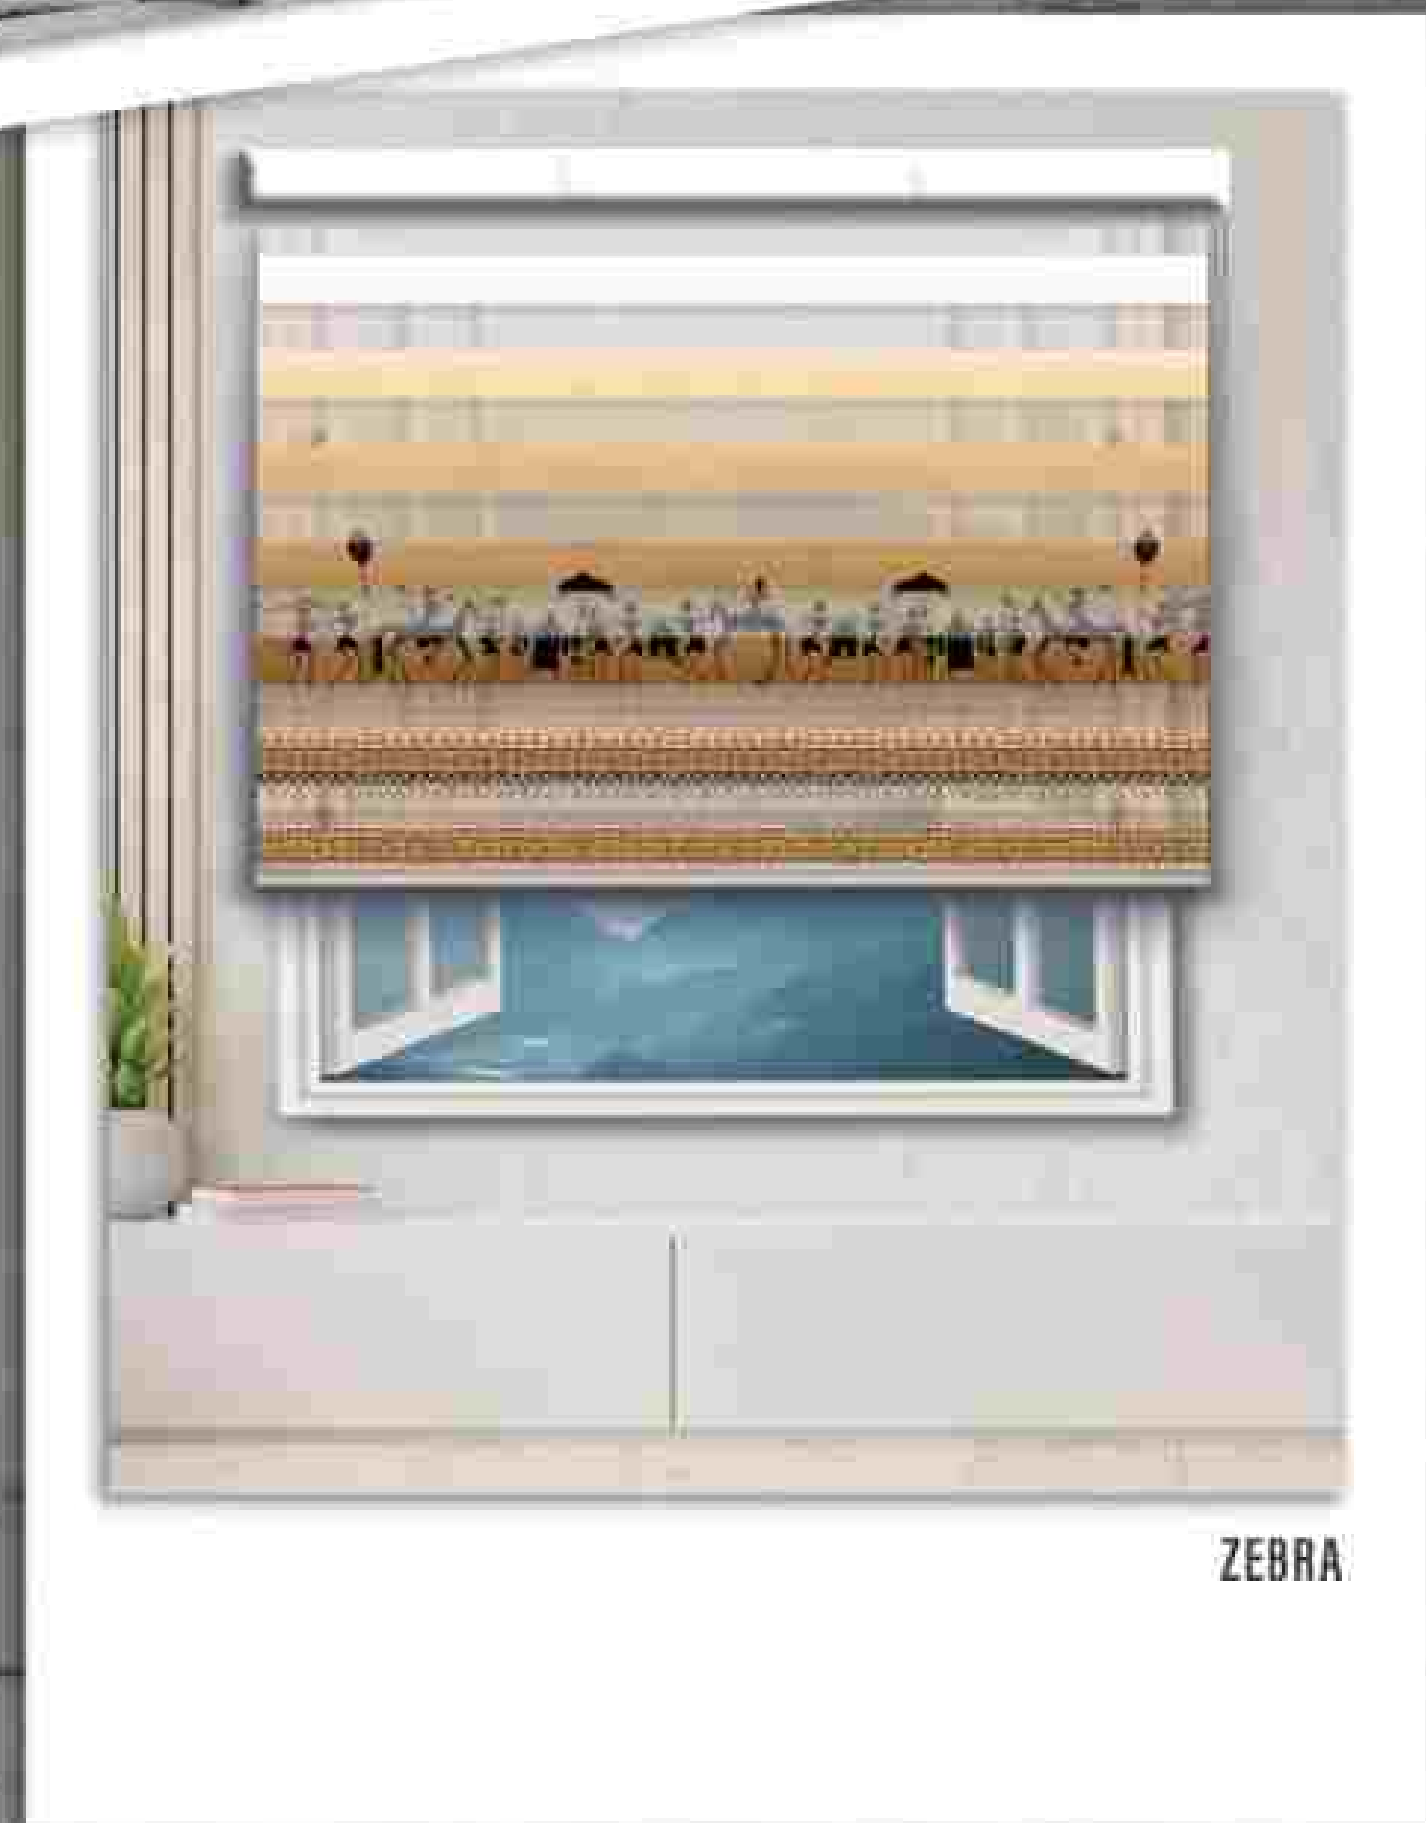

IM220038

ROLLER

ROLLER

IM220039

ROMAN

ZEBRA

ROMAN

ZEBRA