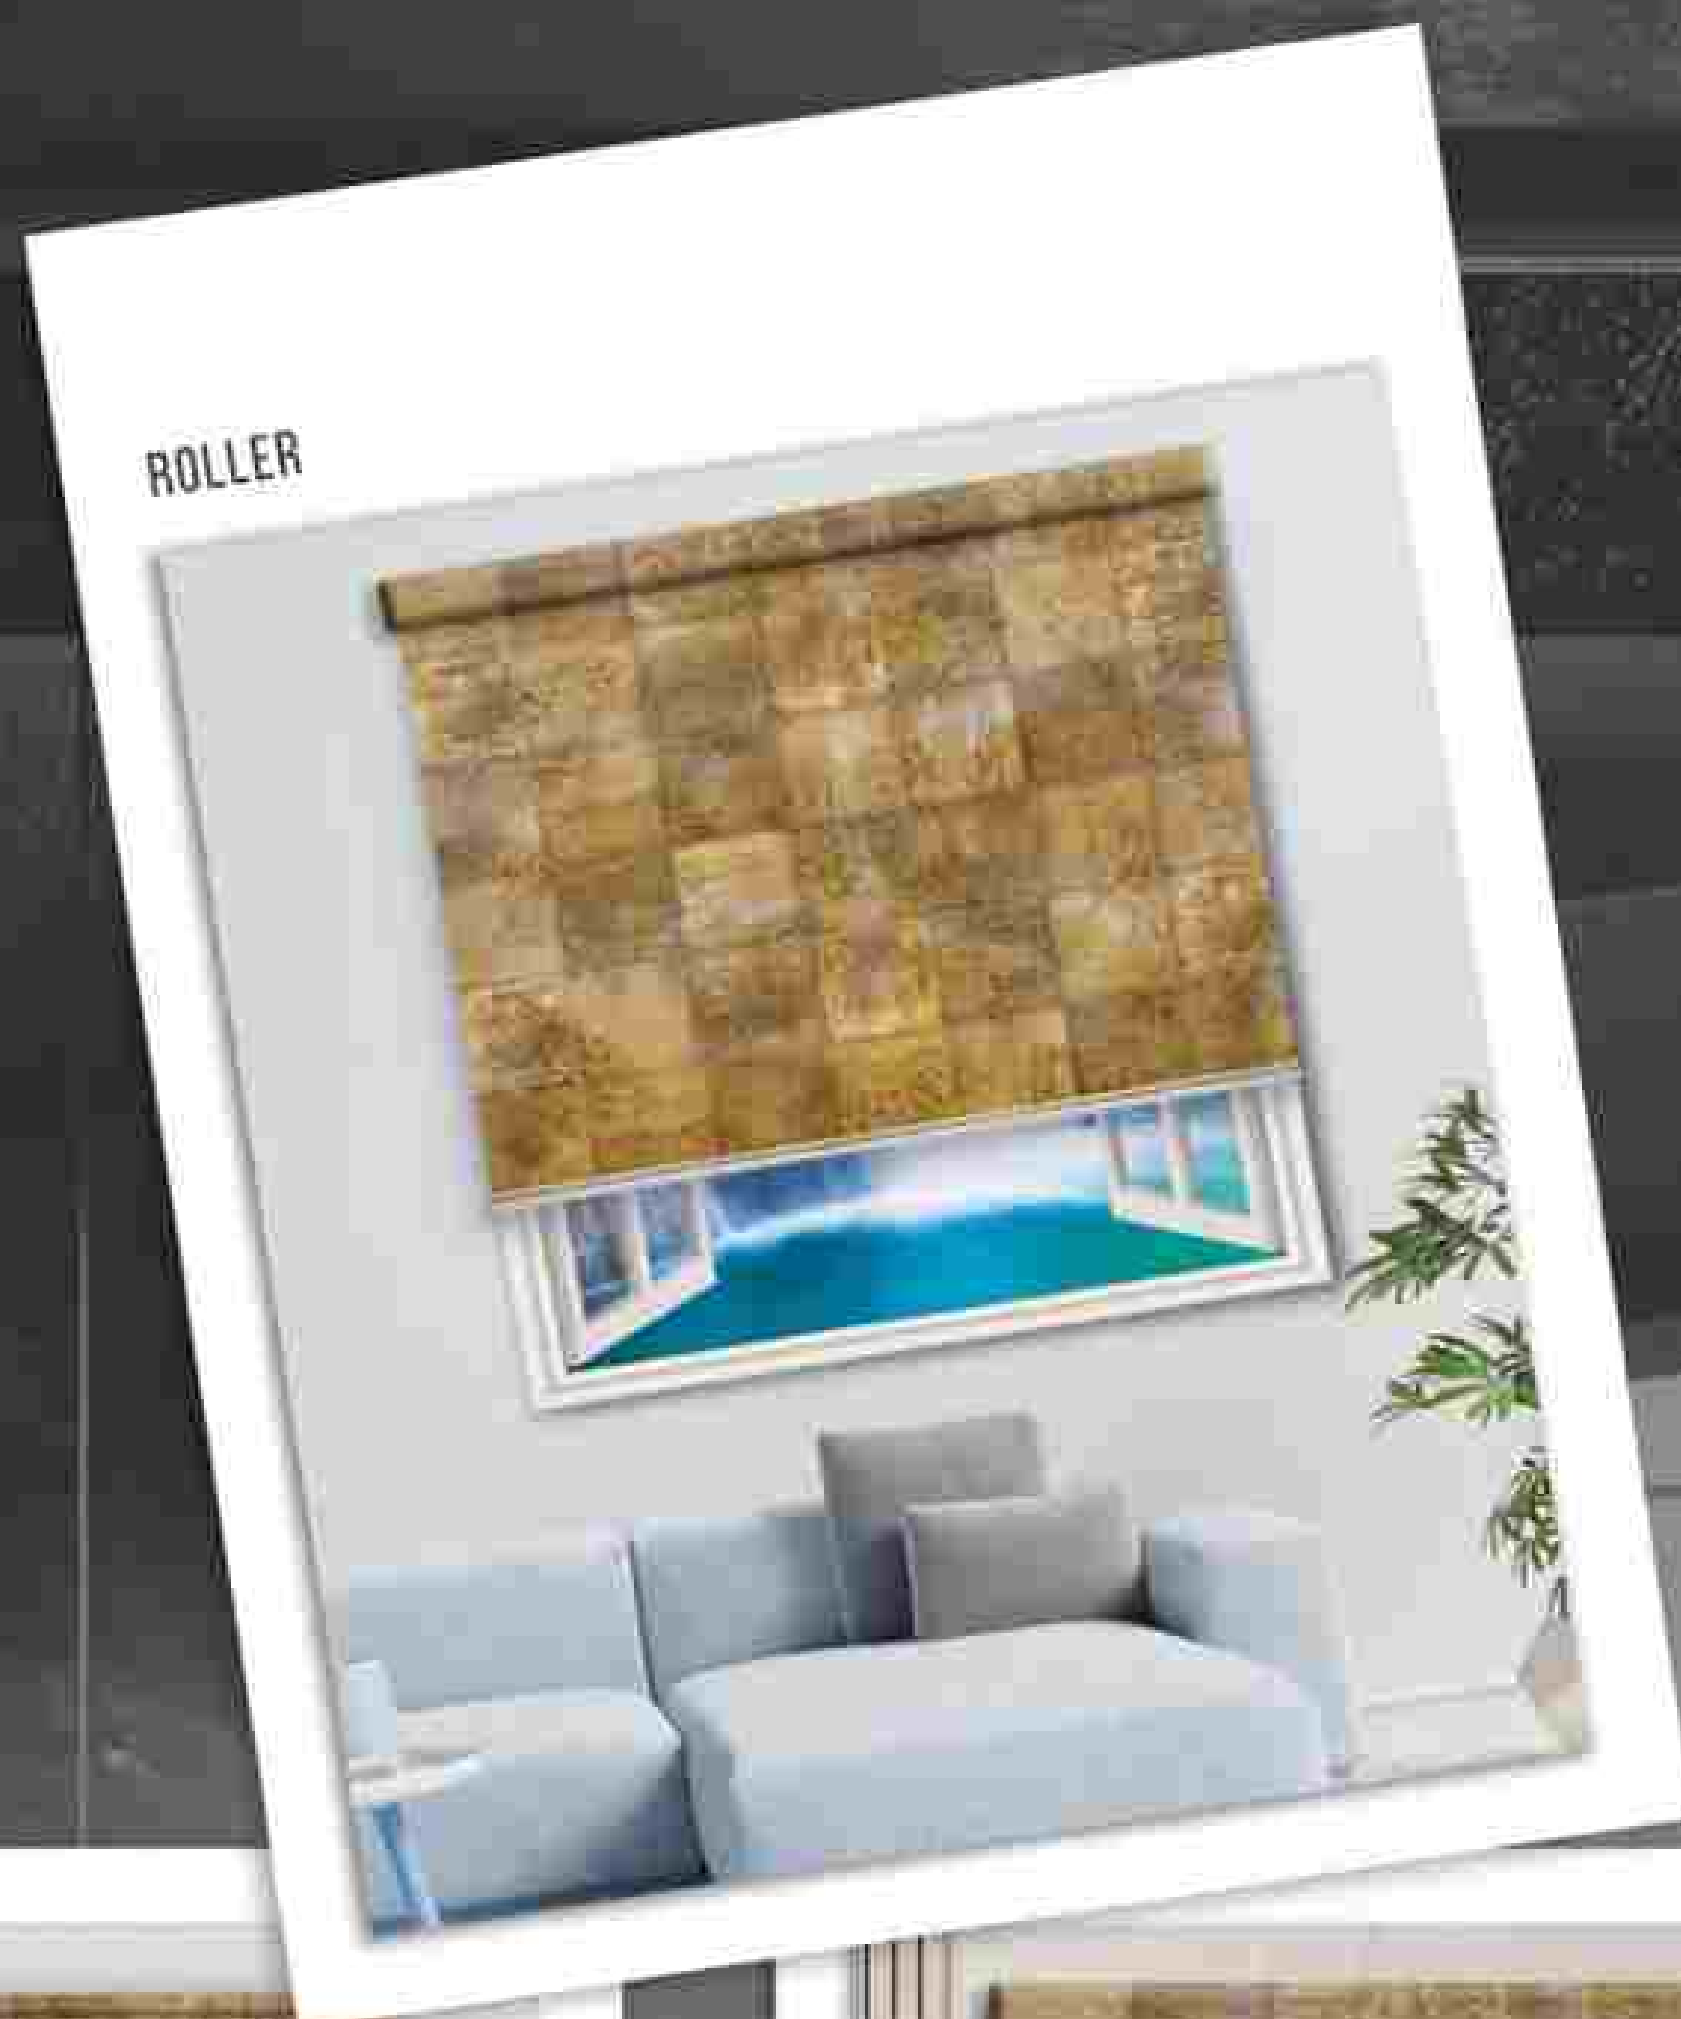

IM220014

ROLLER