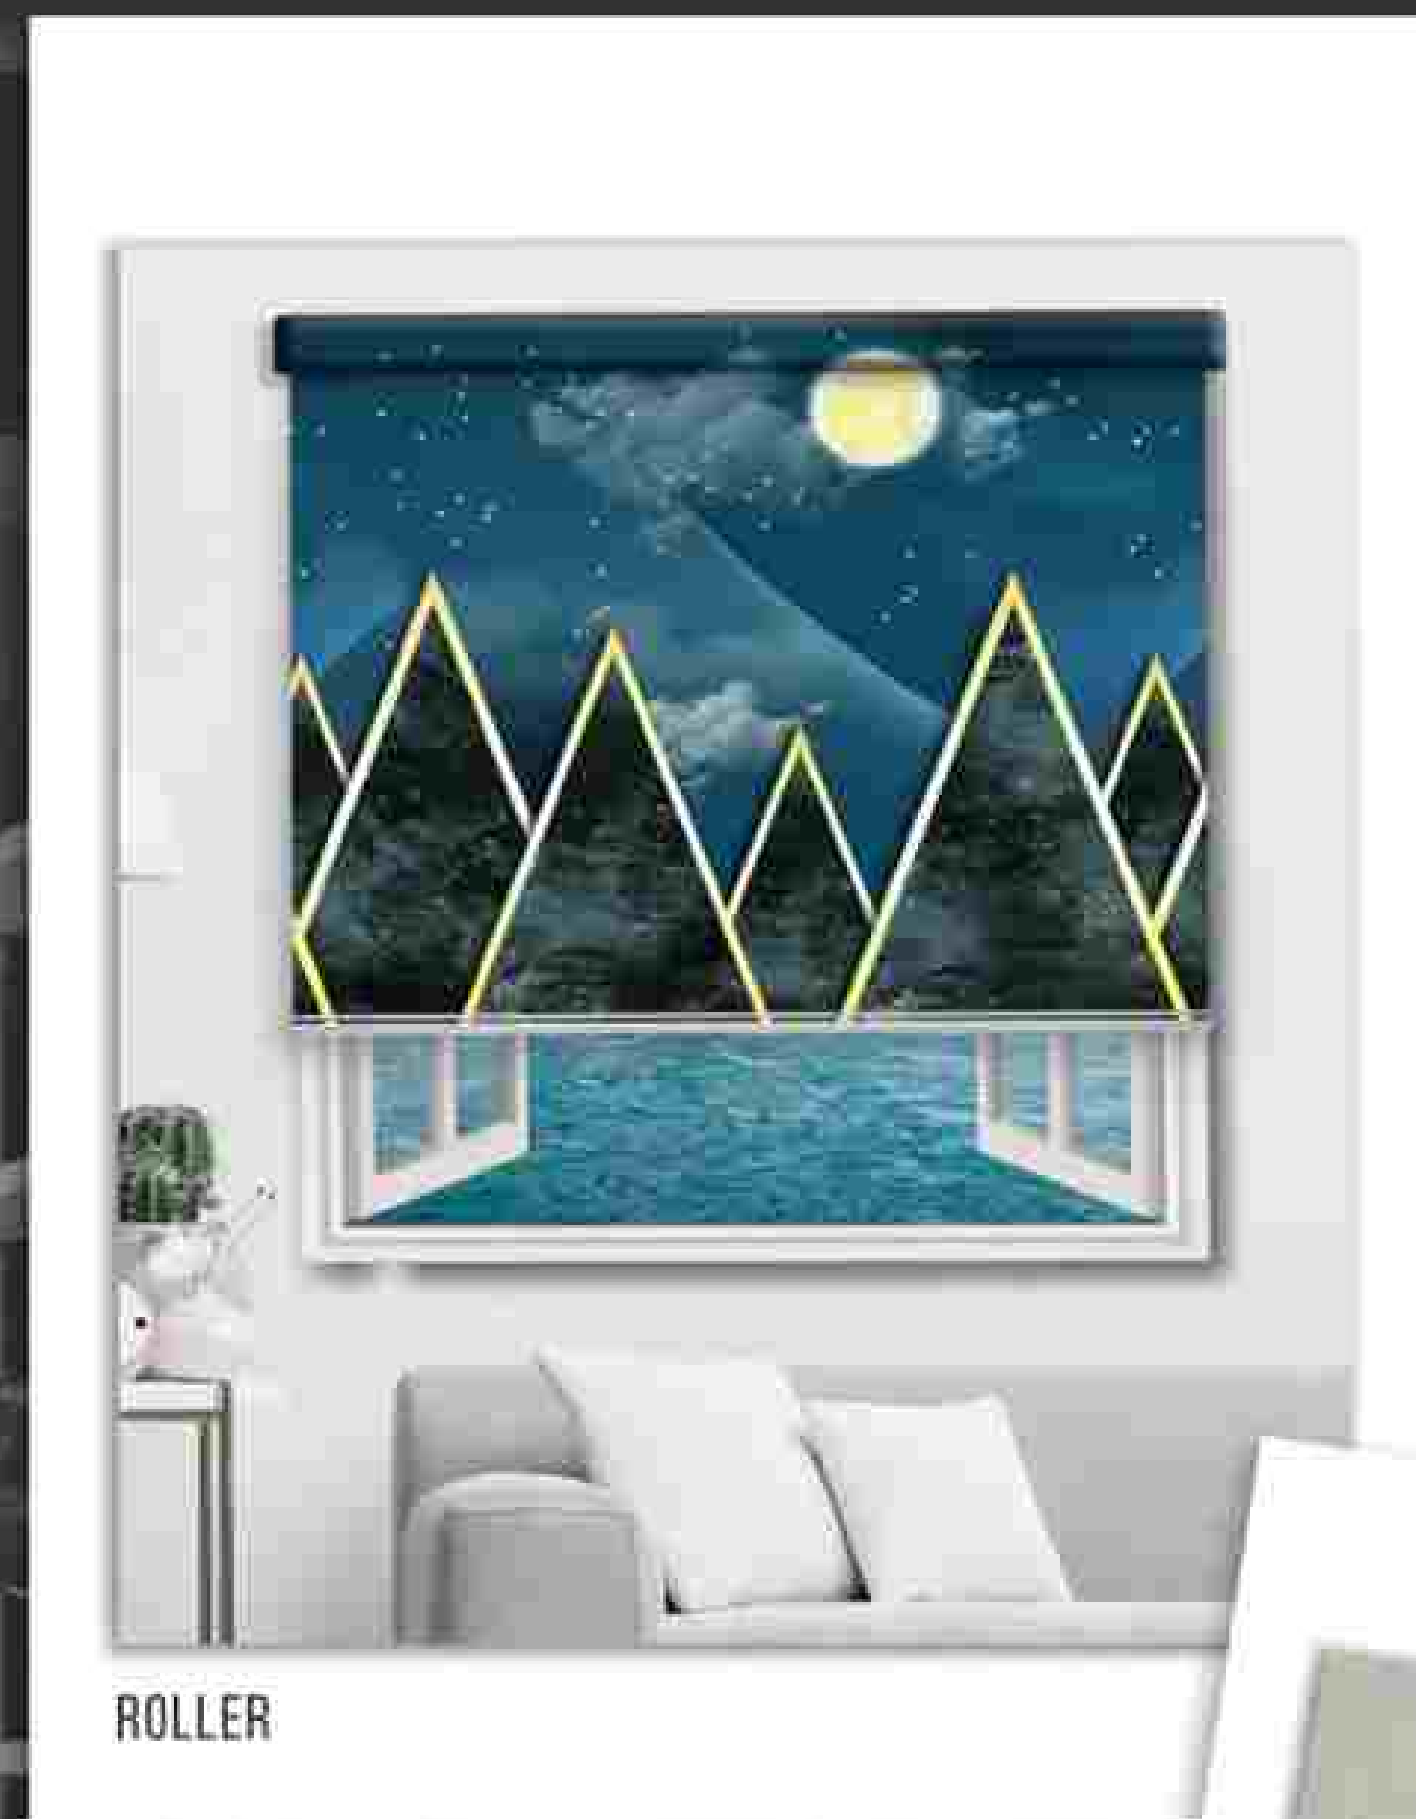

ROLLER

IM220015