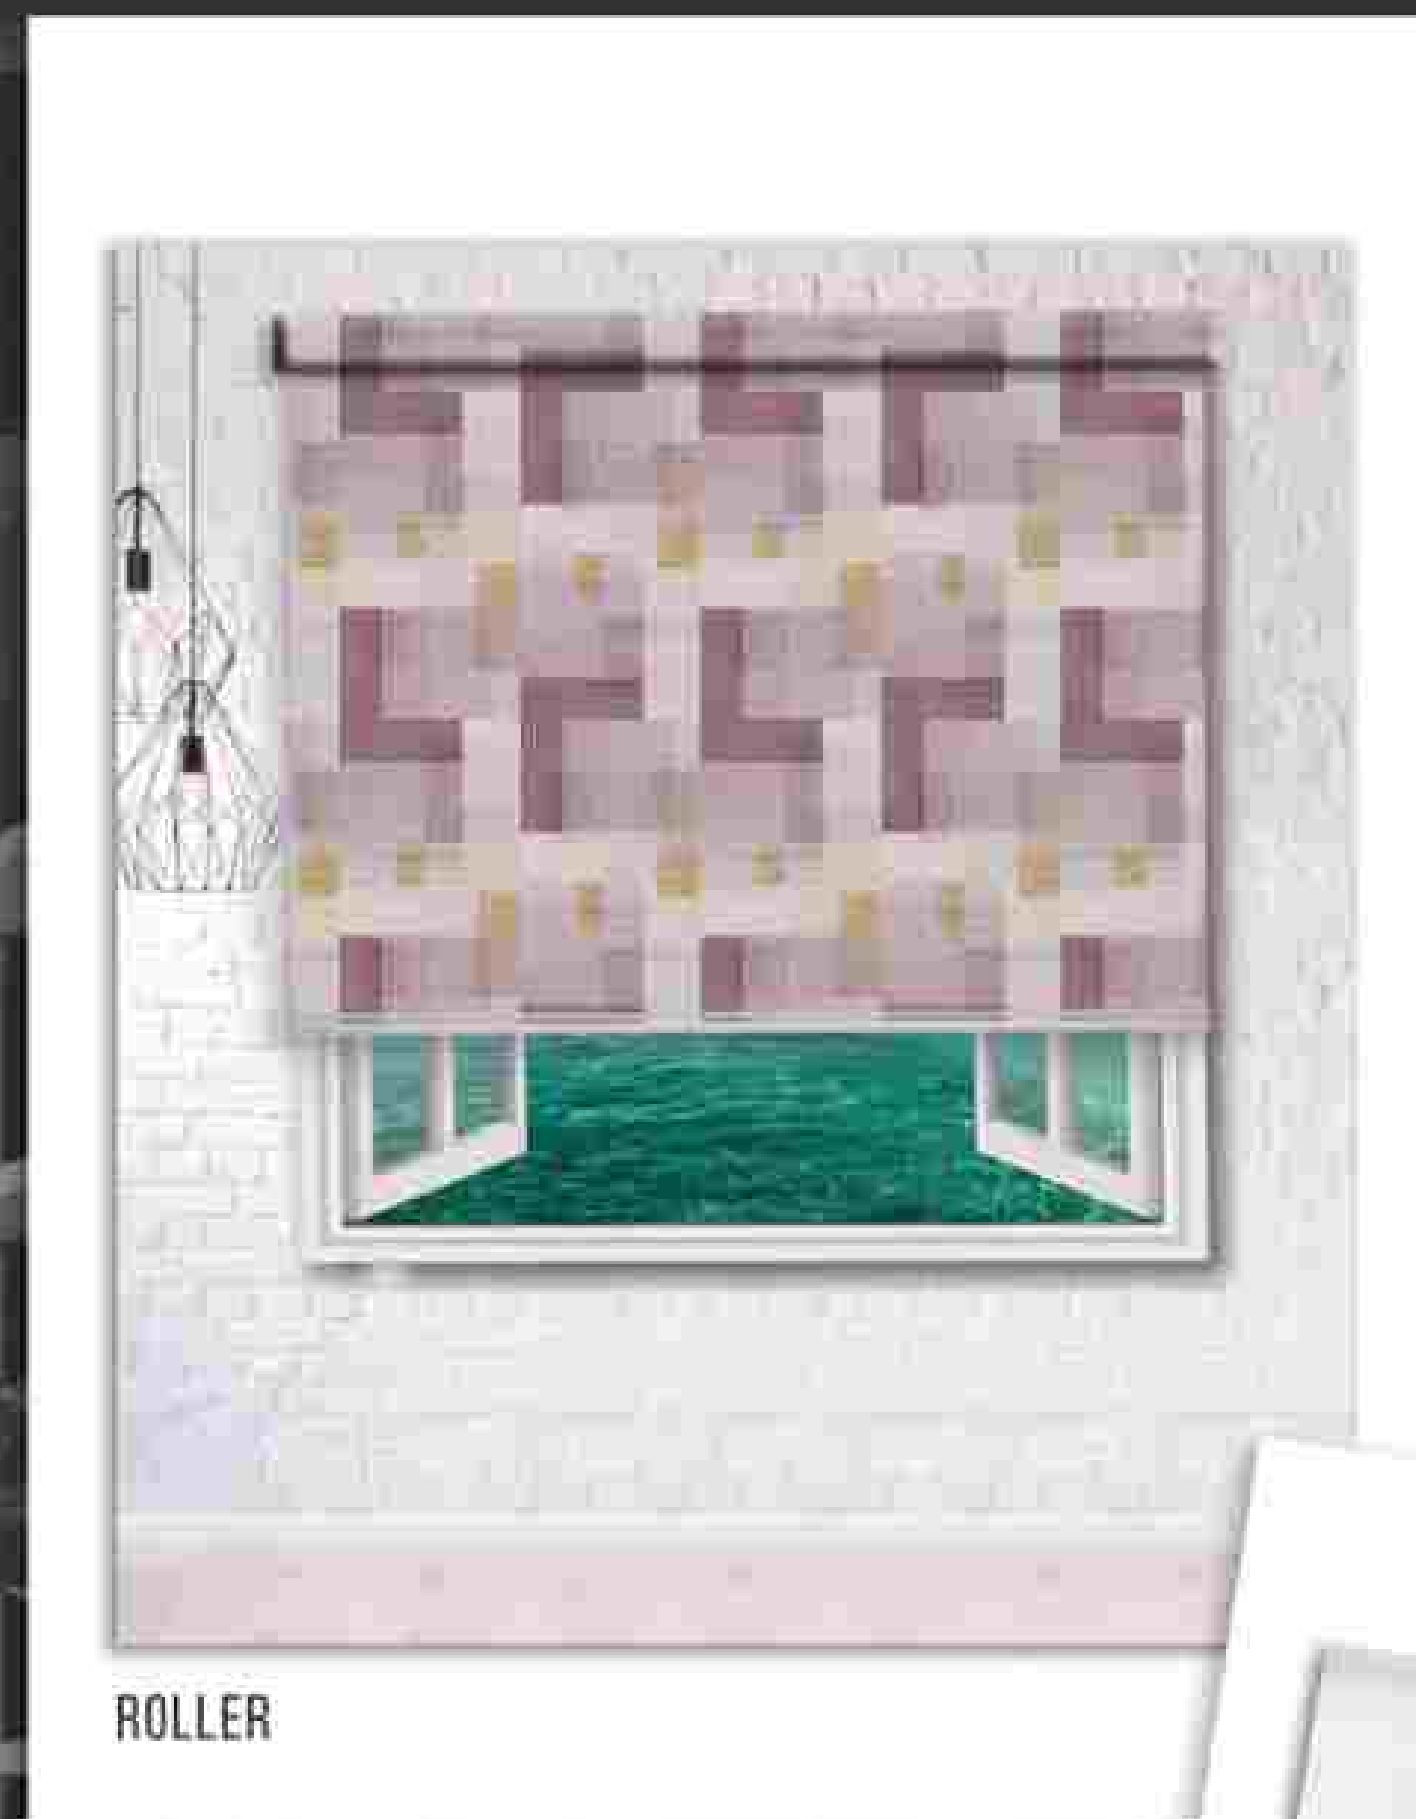

IM220076A

IM220076B