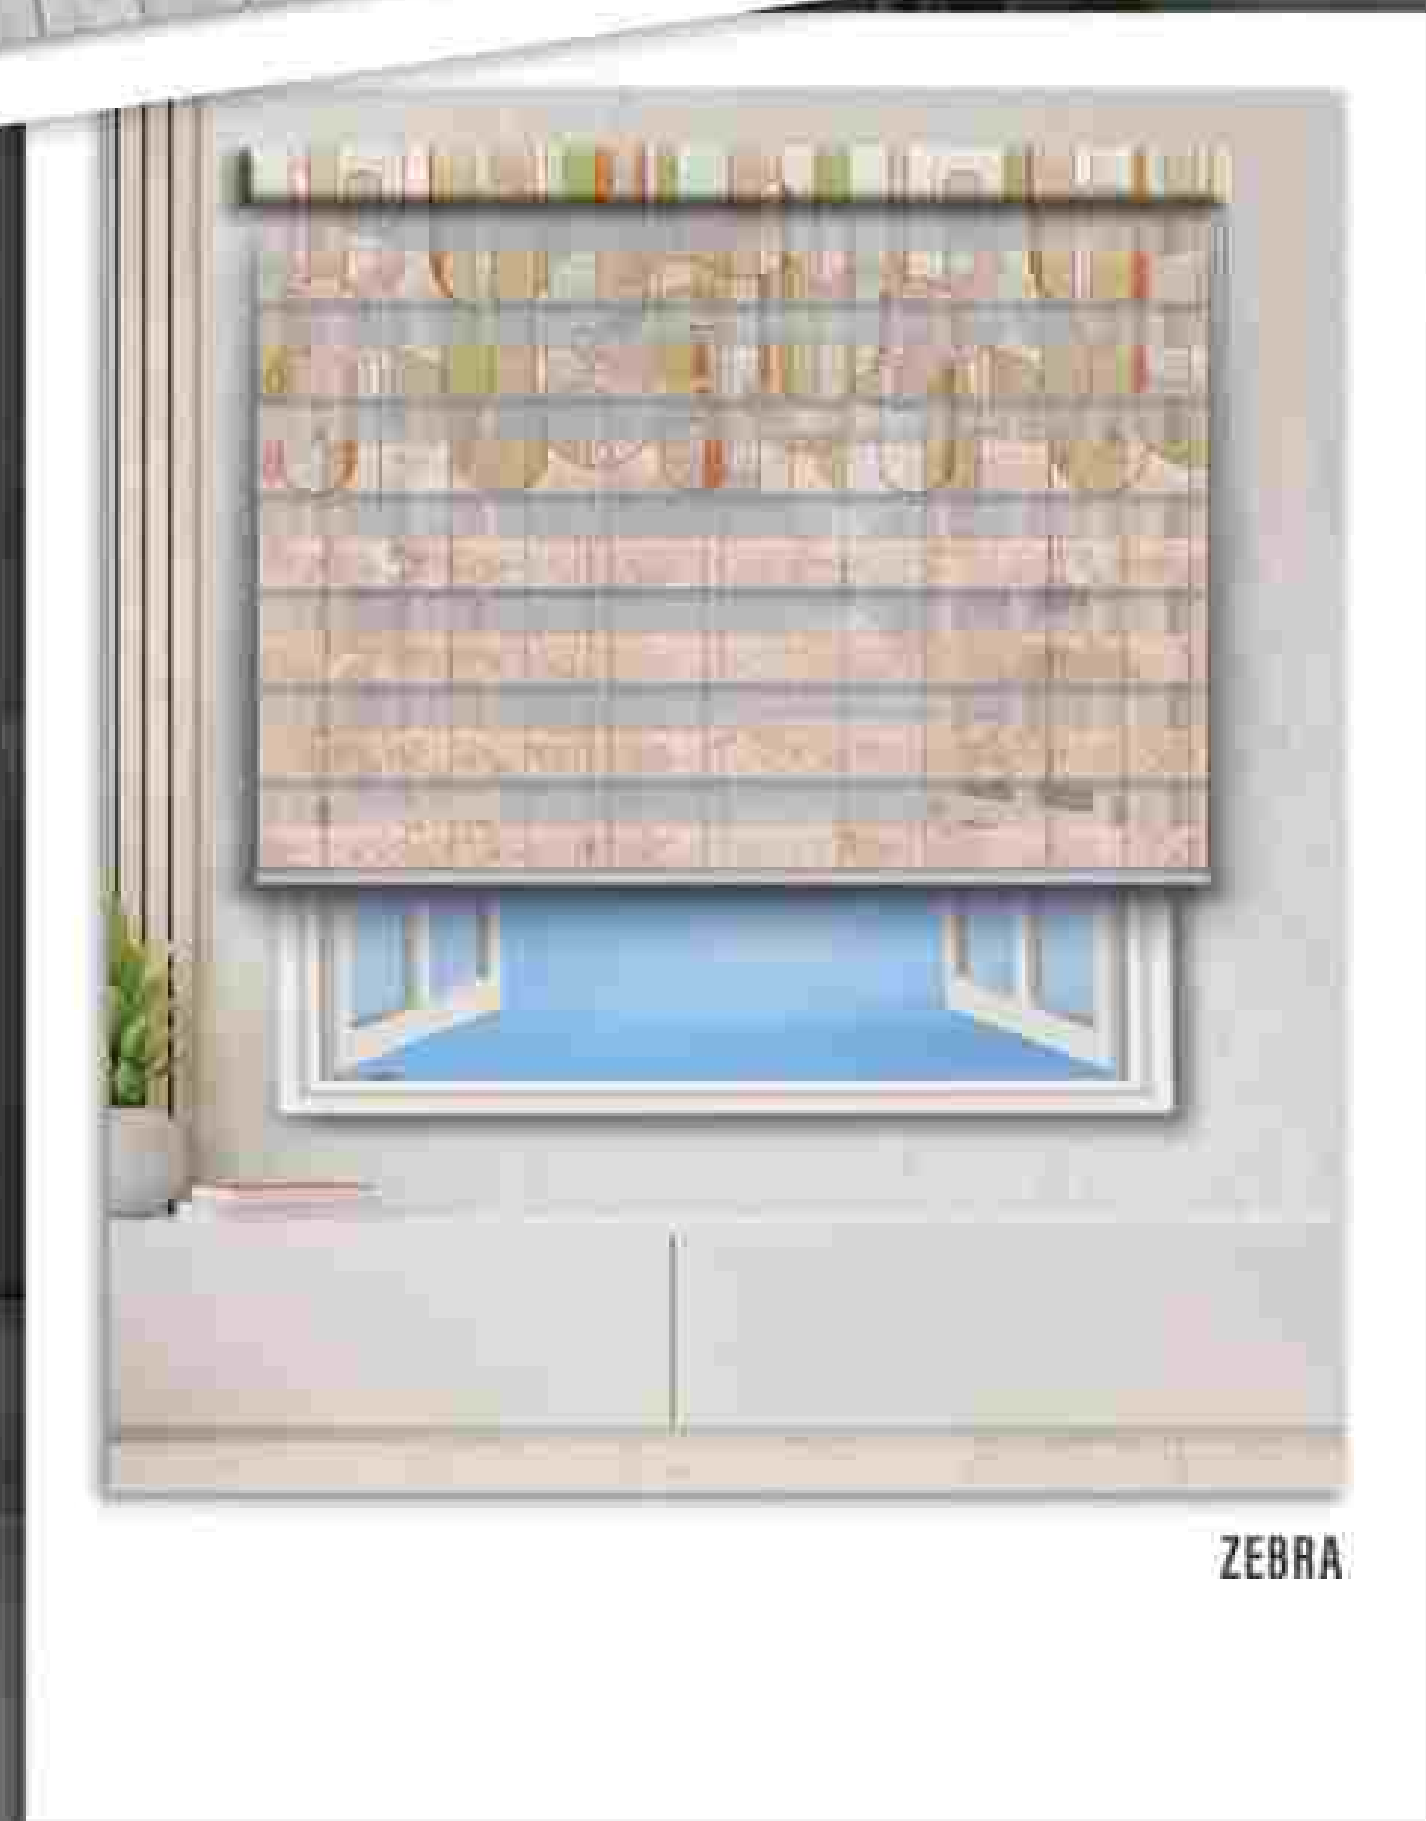

IM220012

ROLLER

ROLLER

IM220013

ROMAN

ZEBRA

ROMAN

ZEBRA