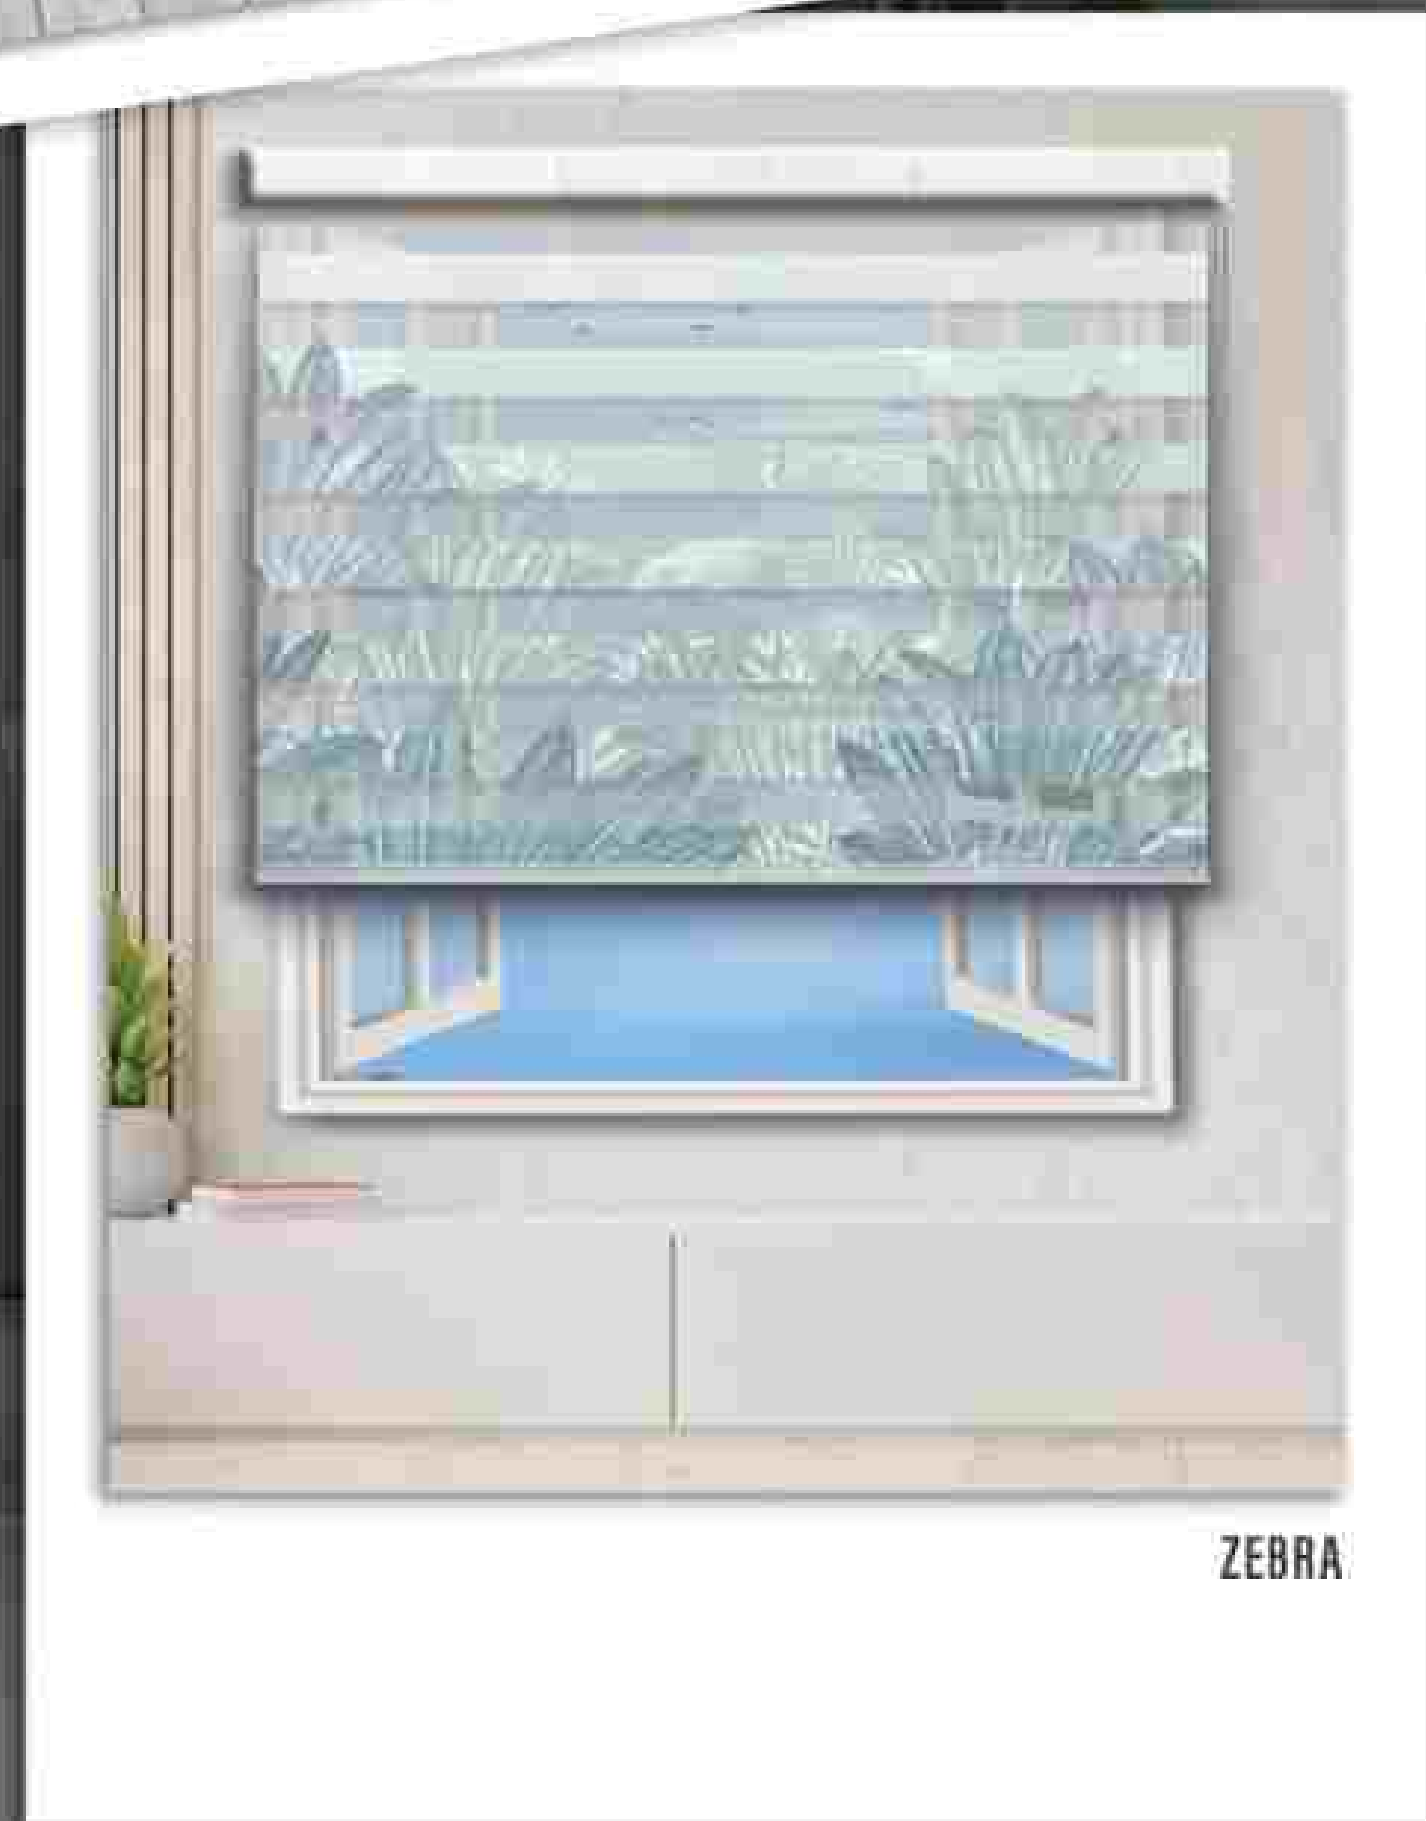

IM220075A

ROLLER

ROLLER

IM220075B

ROMAN

ZEBRA

ROMAN

ZEBRA