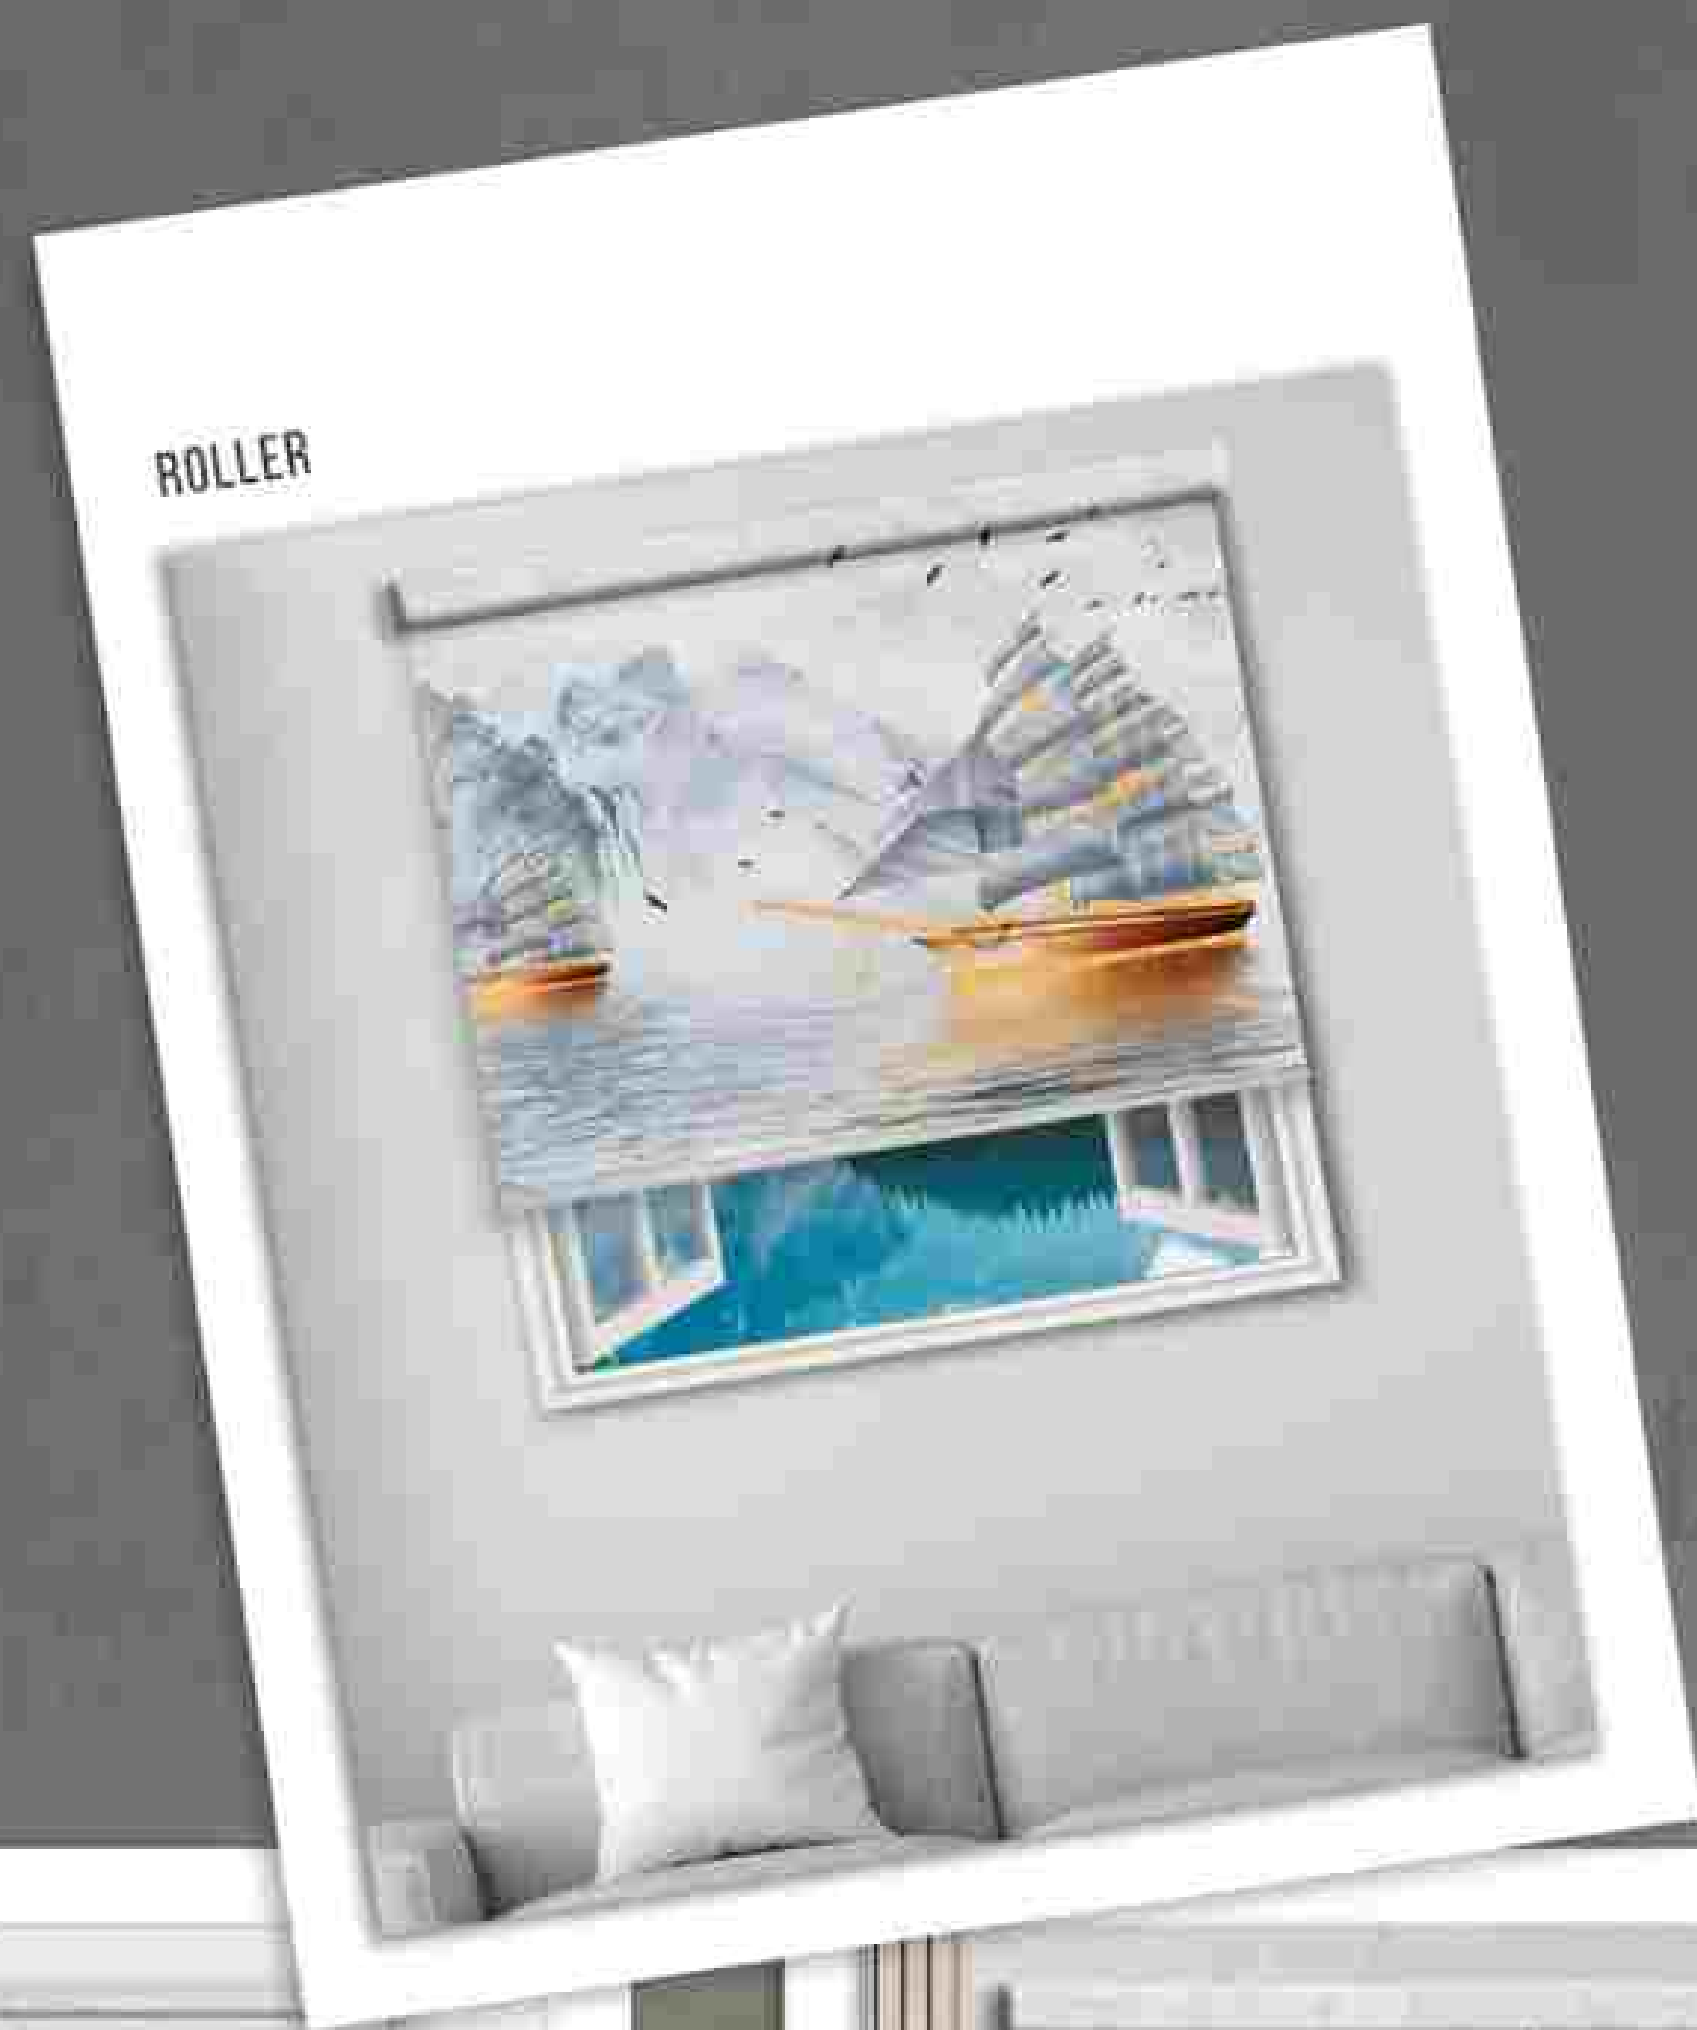

IM220073

IM220074