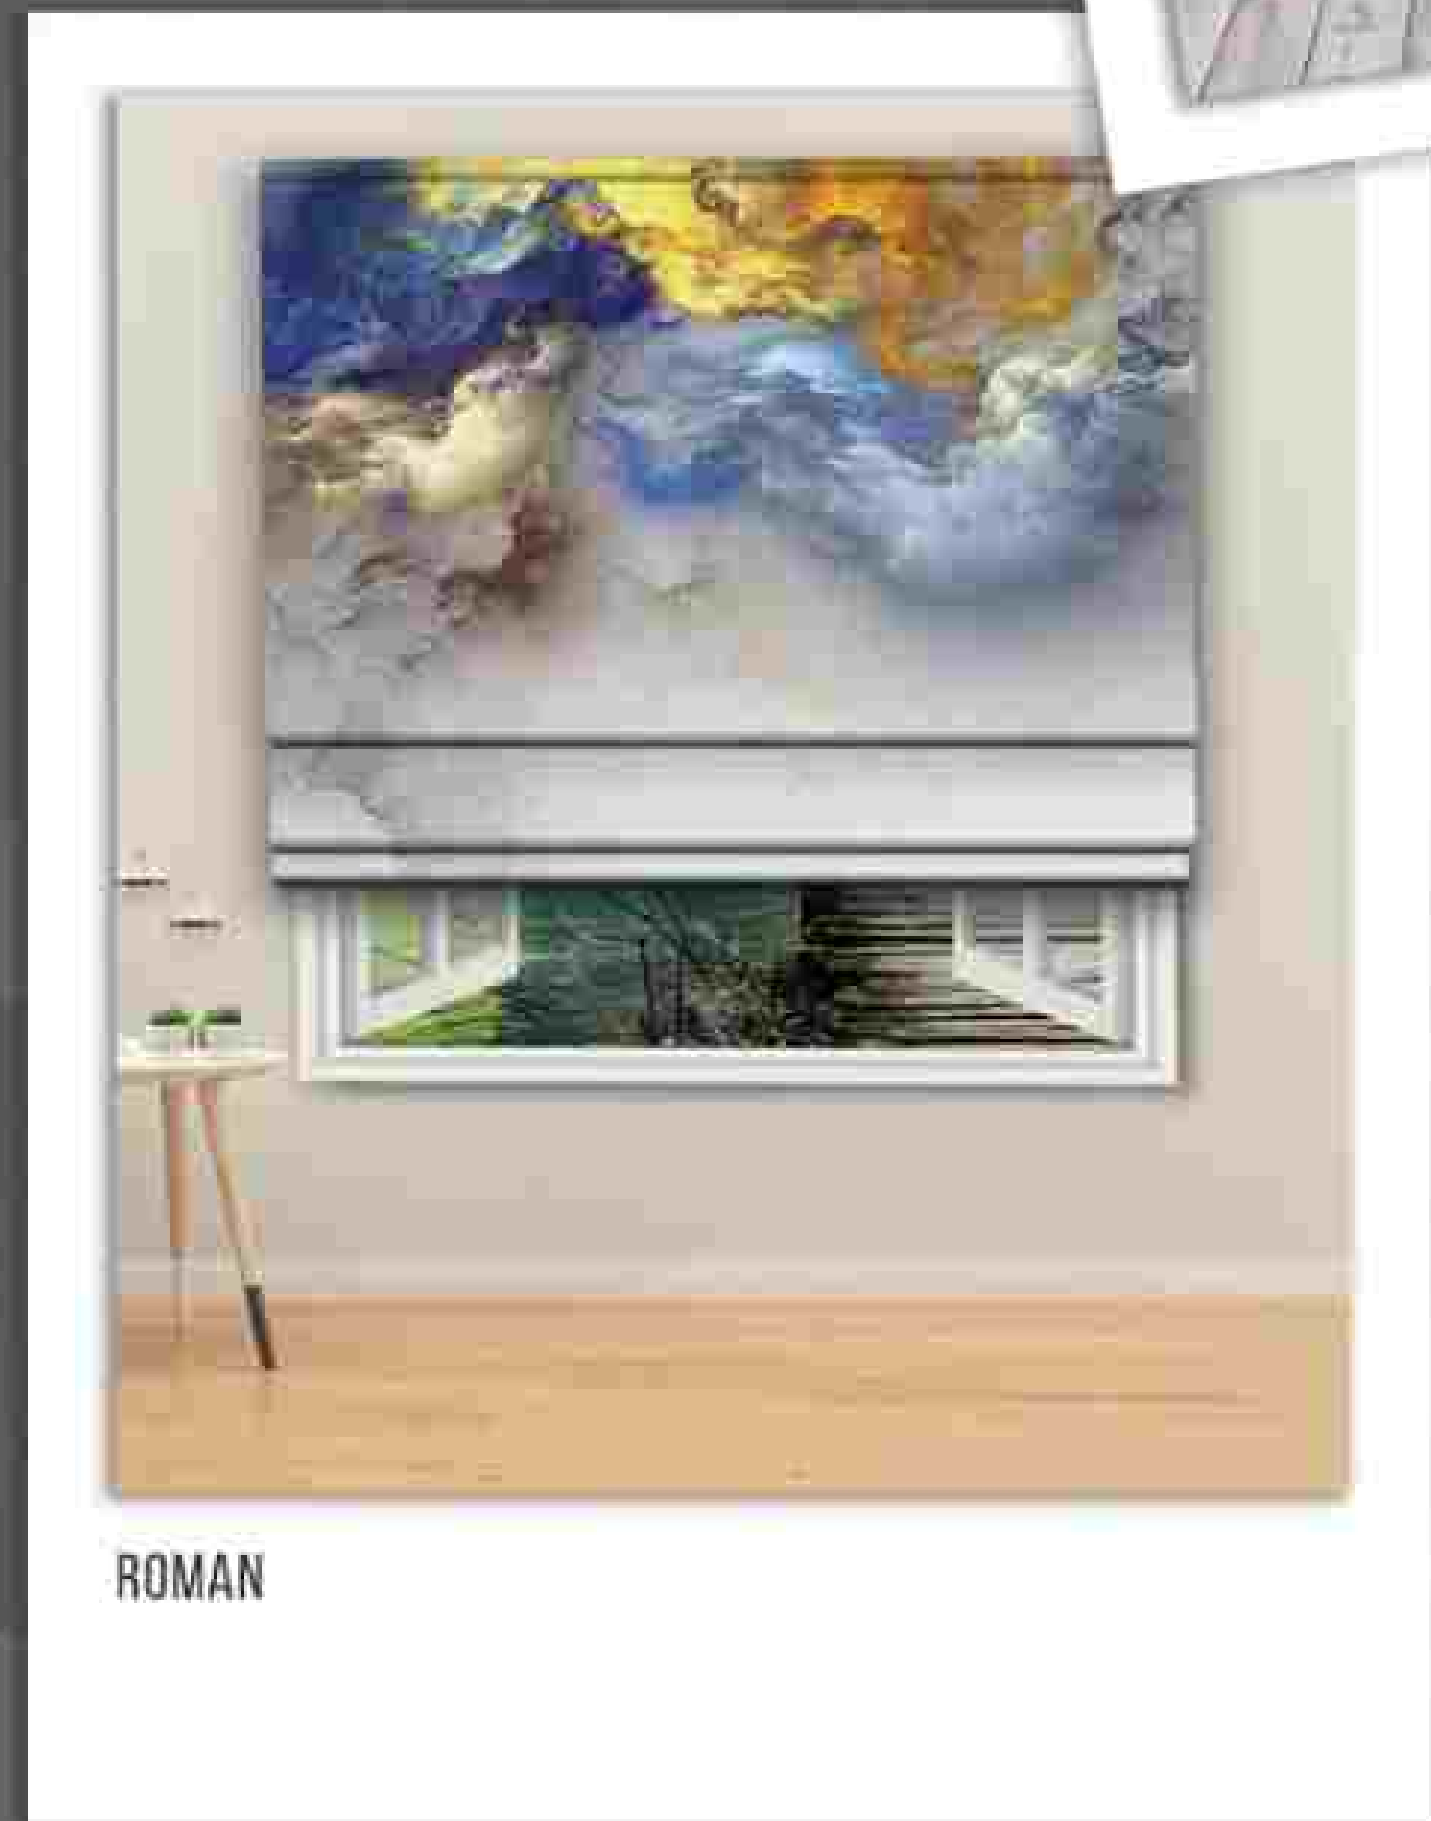

IM220049

ROLLER

ROLLER

IM220050

ROMAN

ZEBRA

ROMAN

ZEBRA