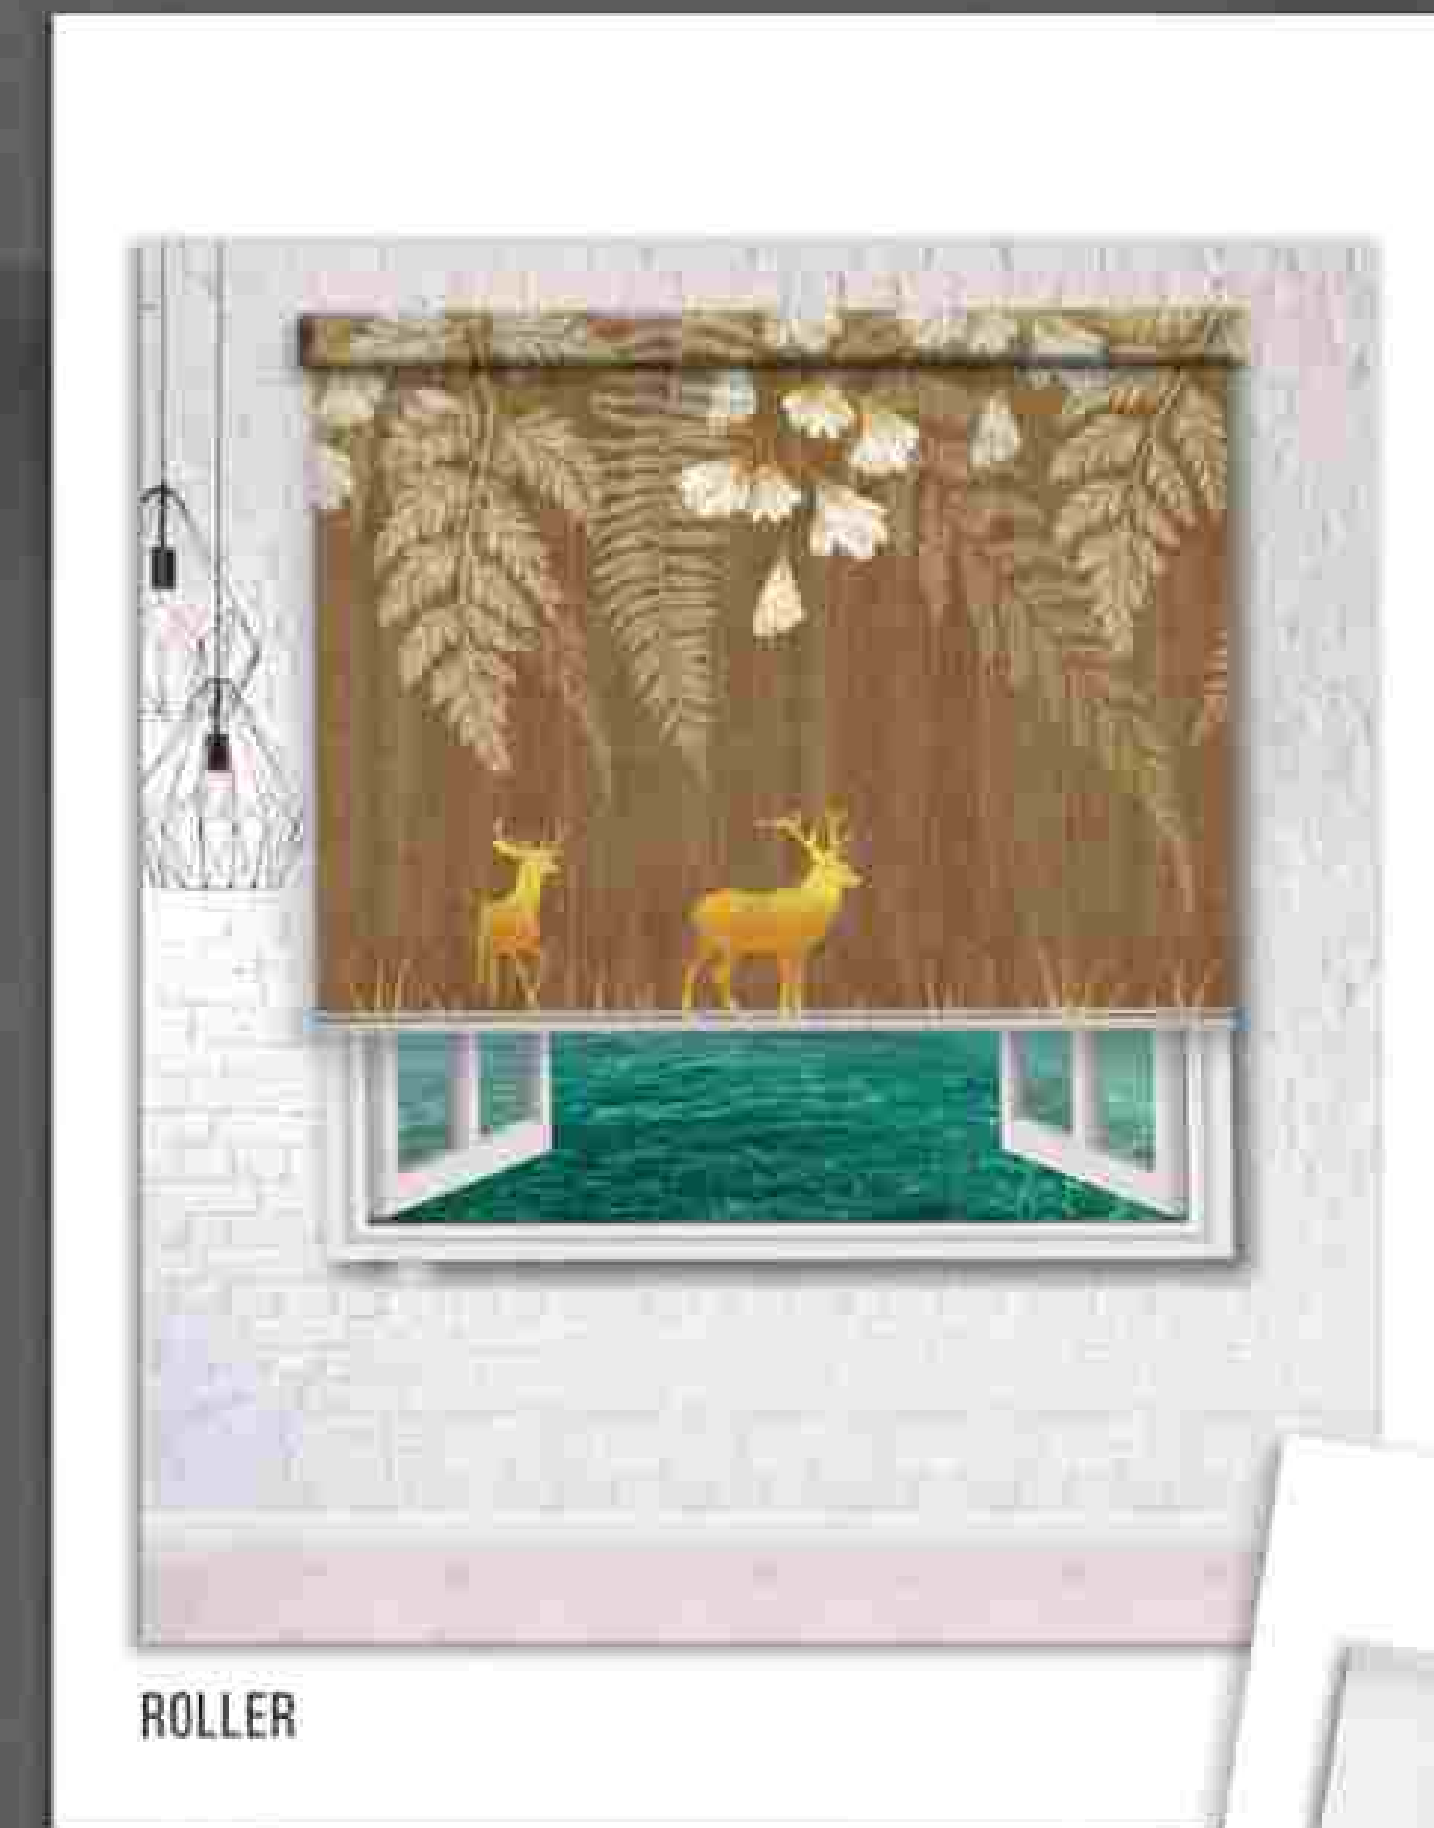

IM220067A

IM220067B