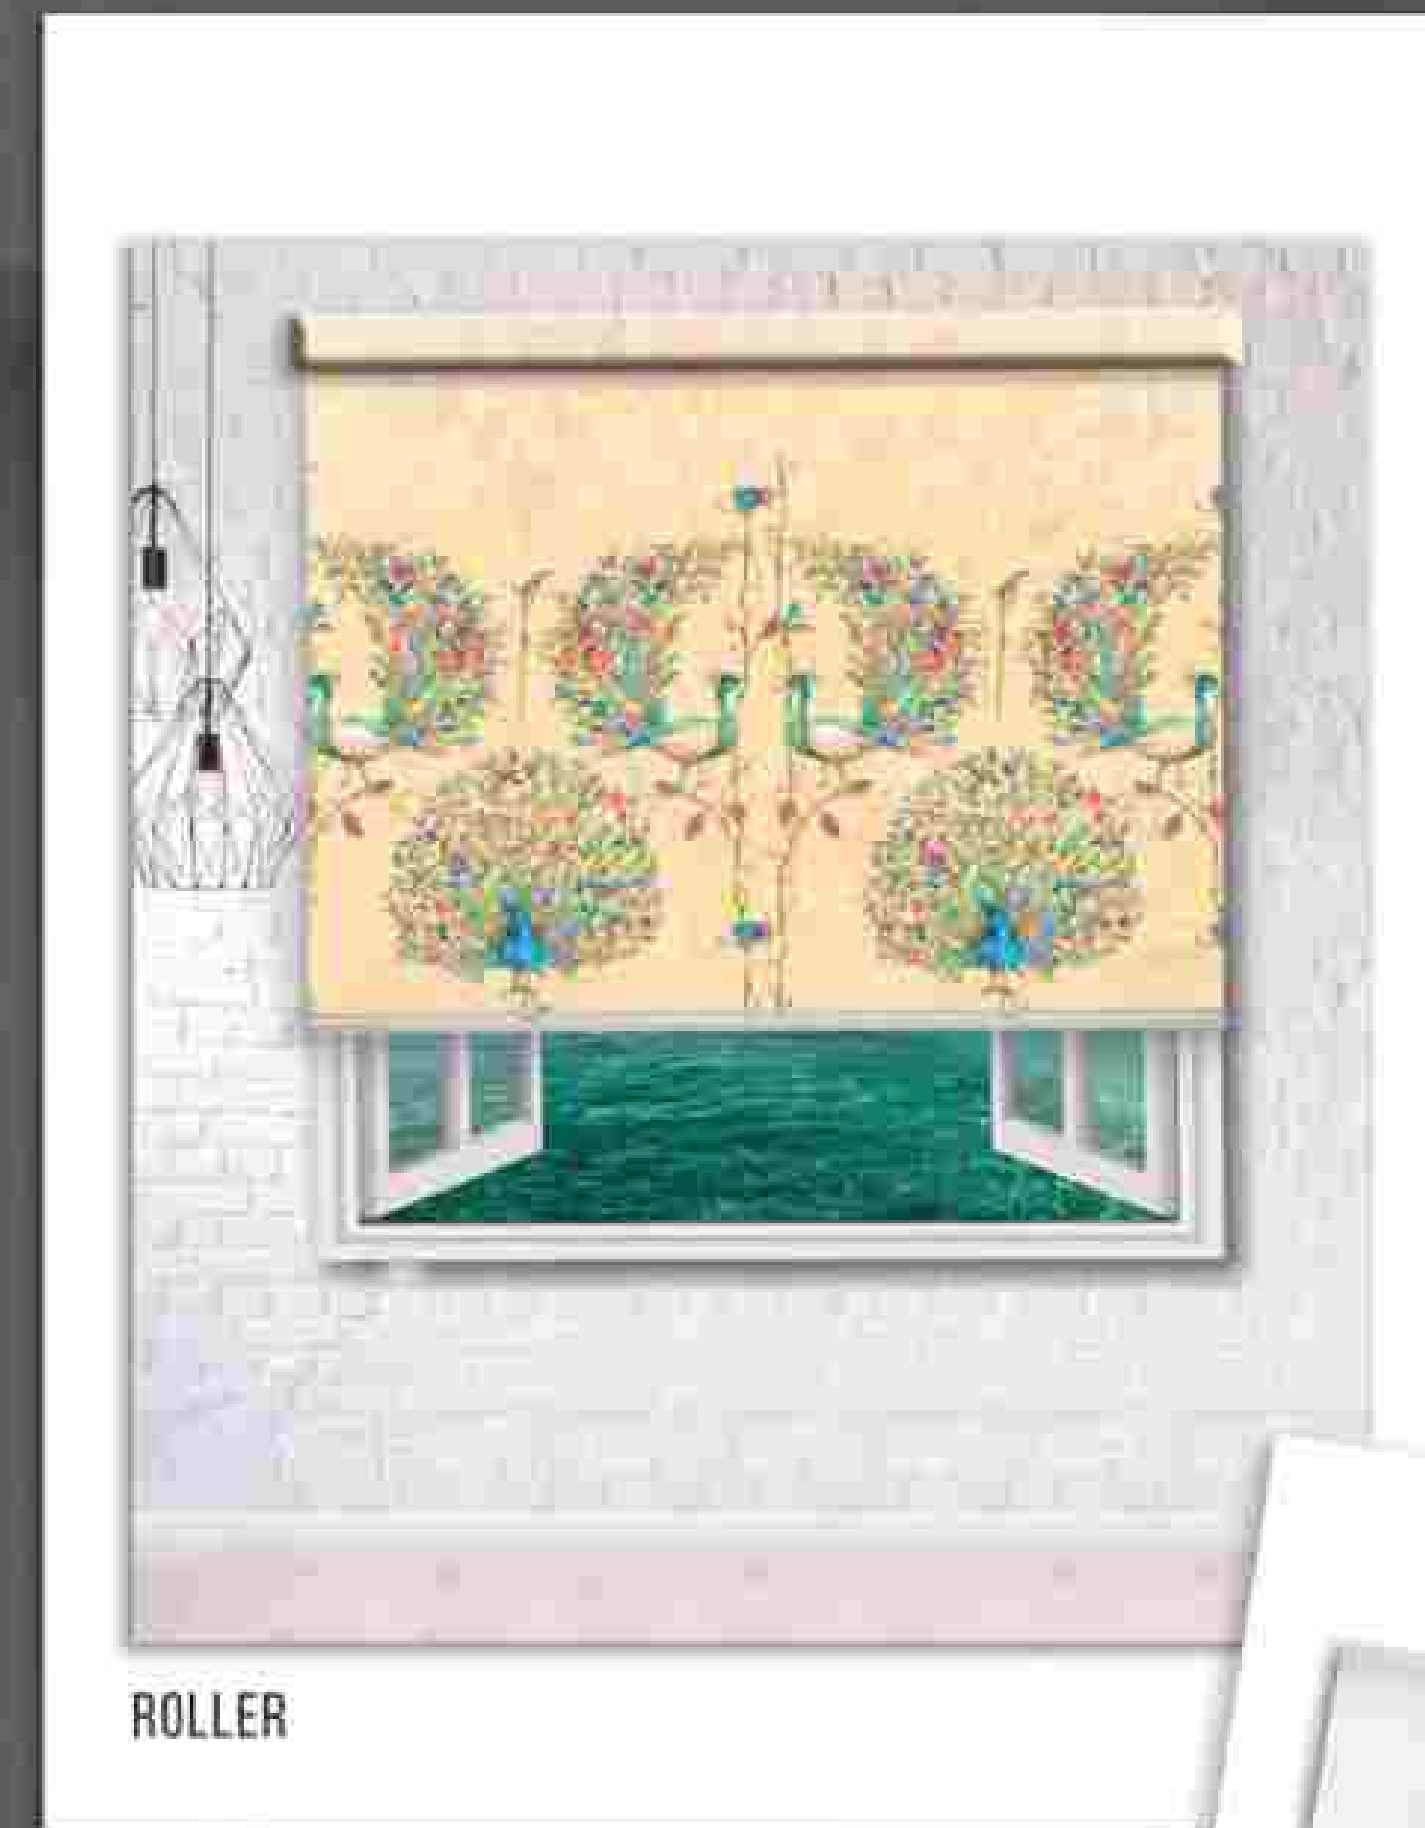

ROLLER

IM220032