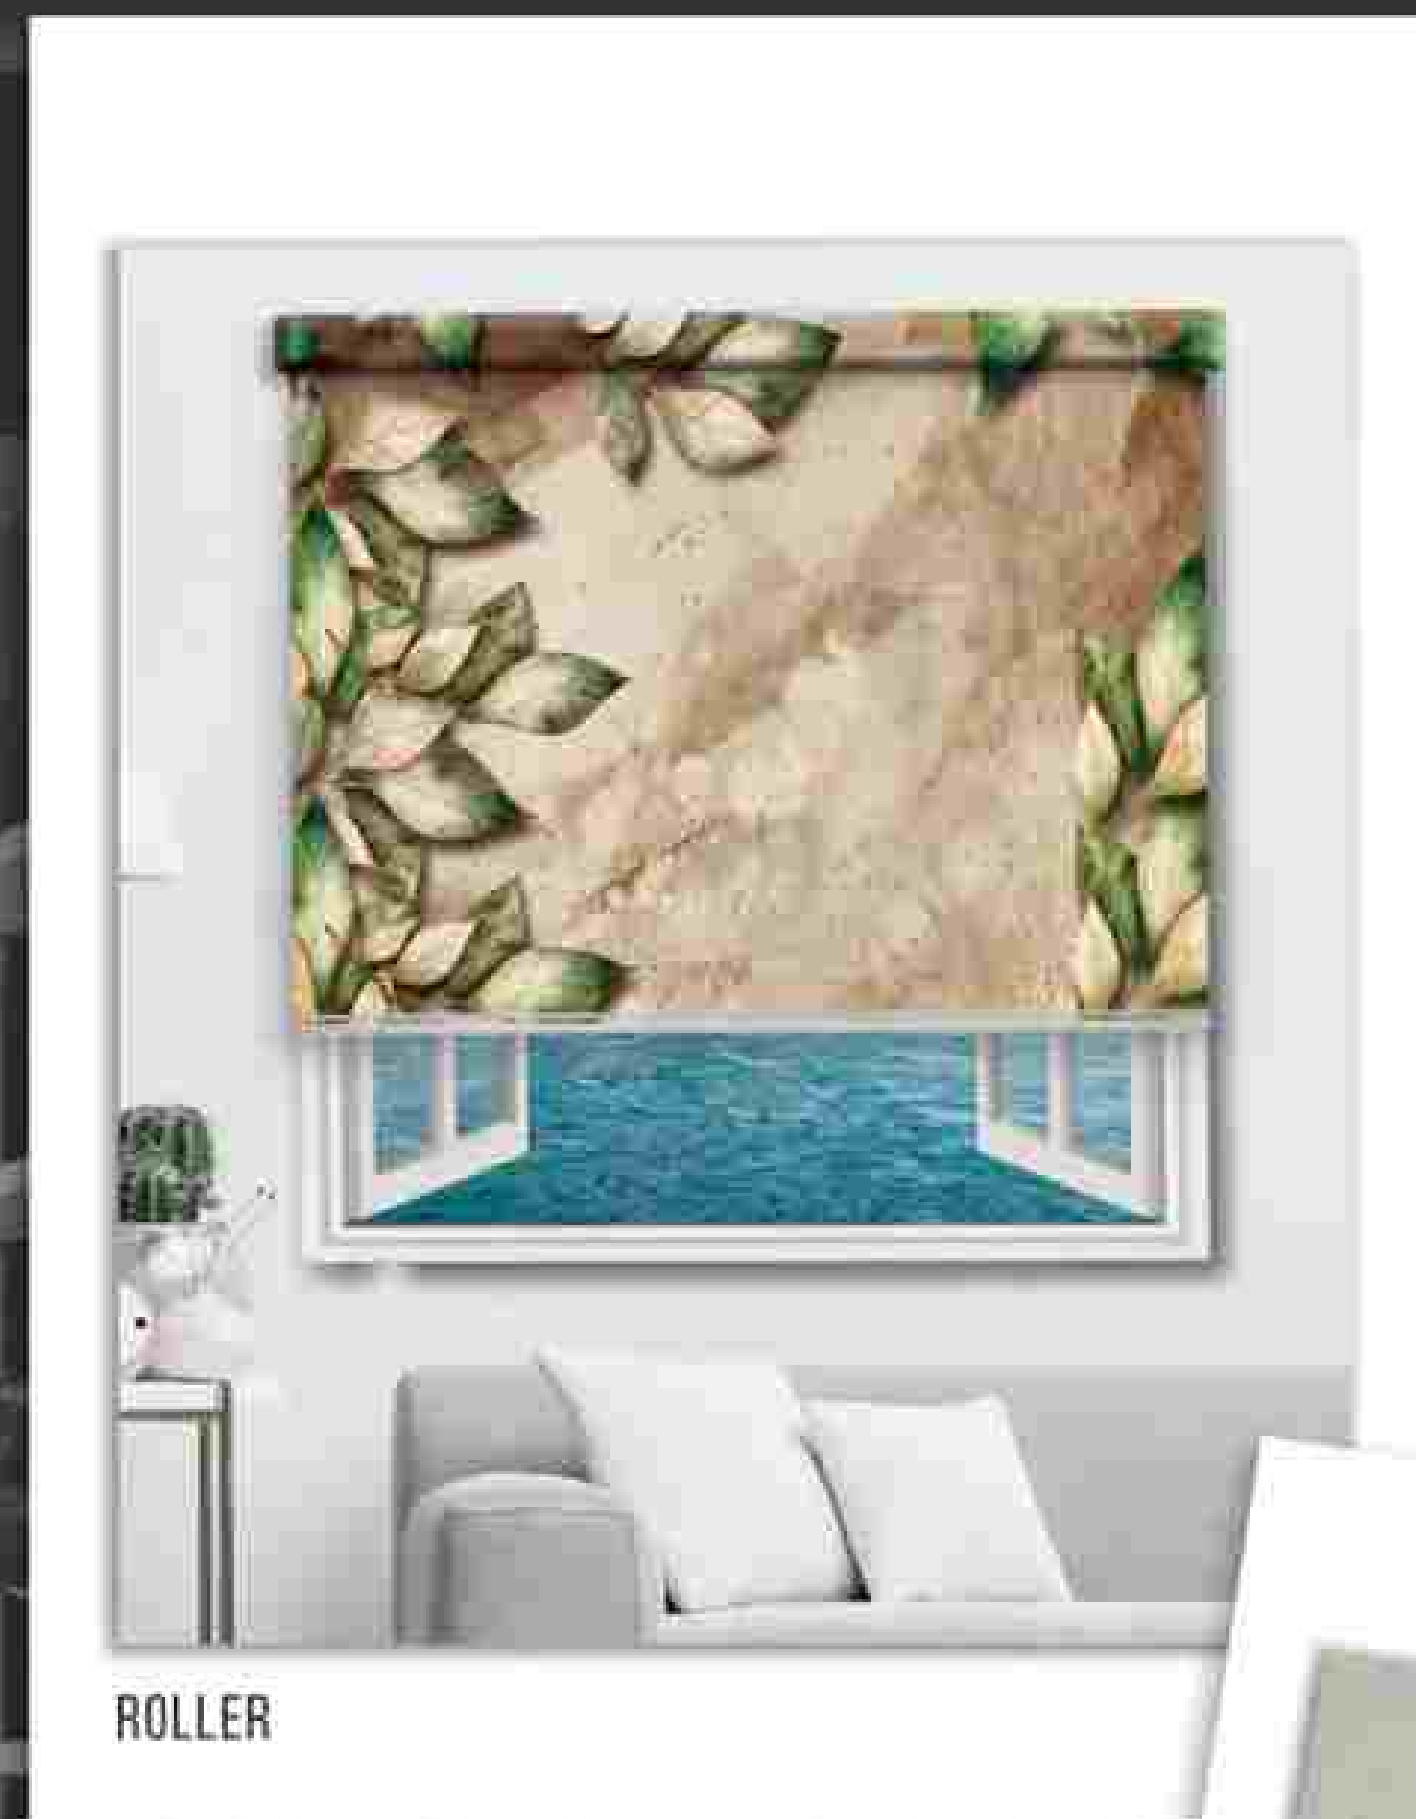

IM220024

IM220025