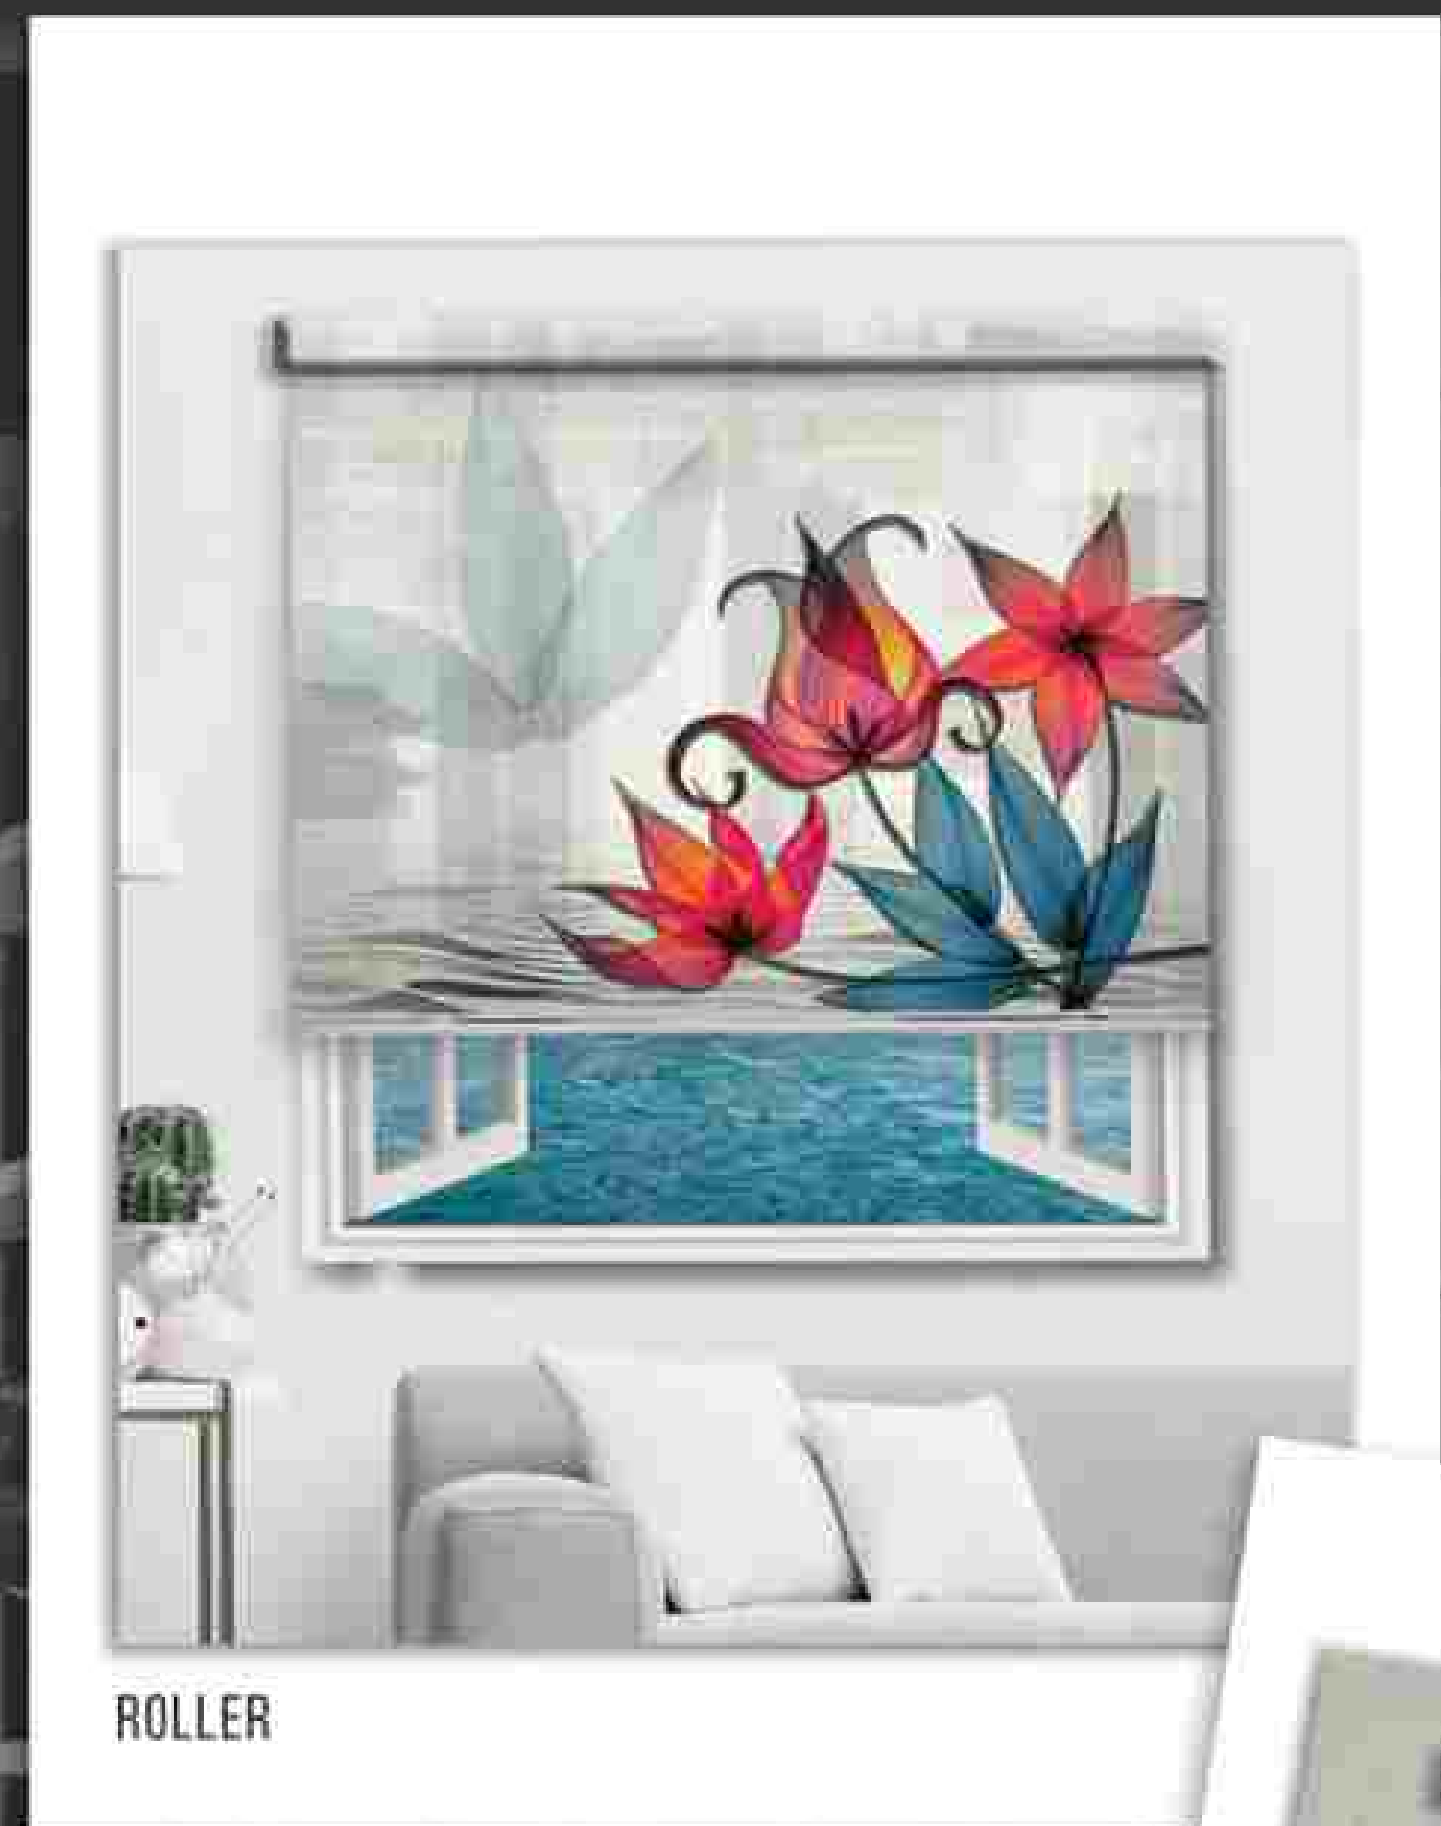

IM220043

ROLLER