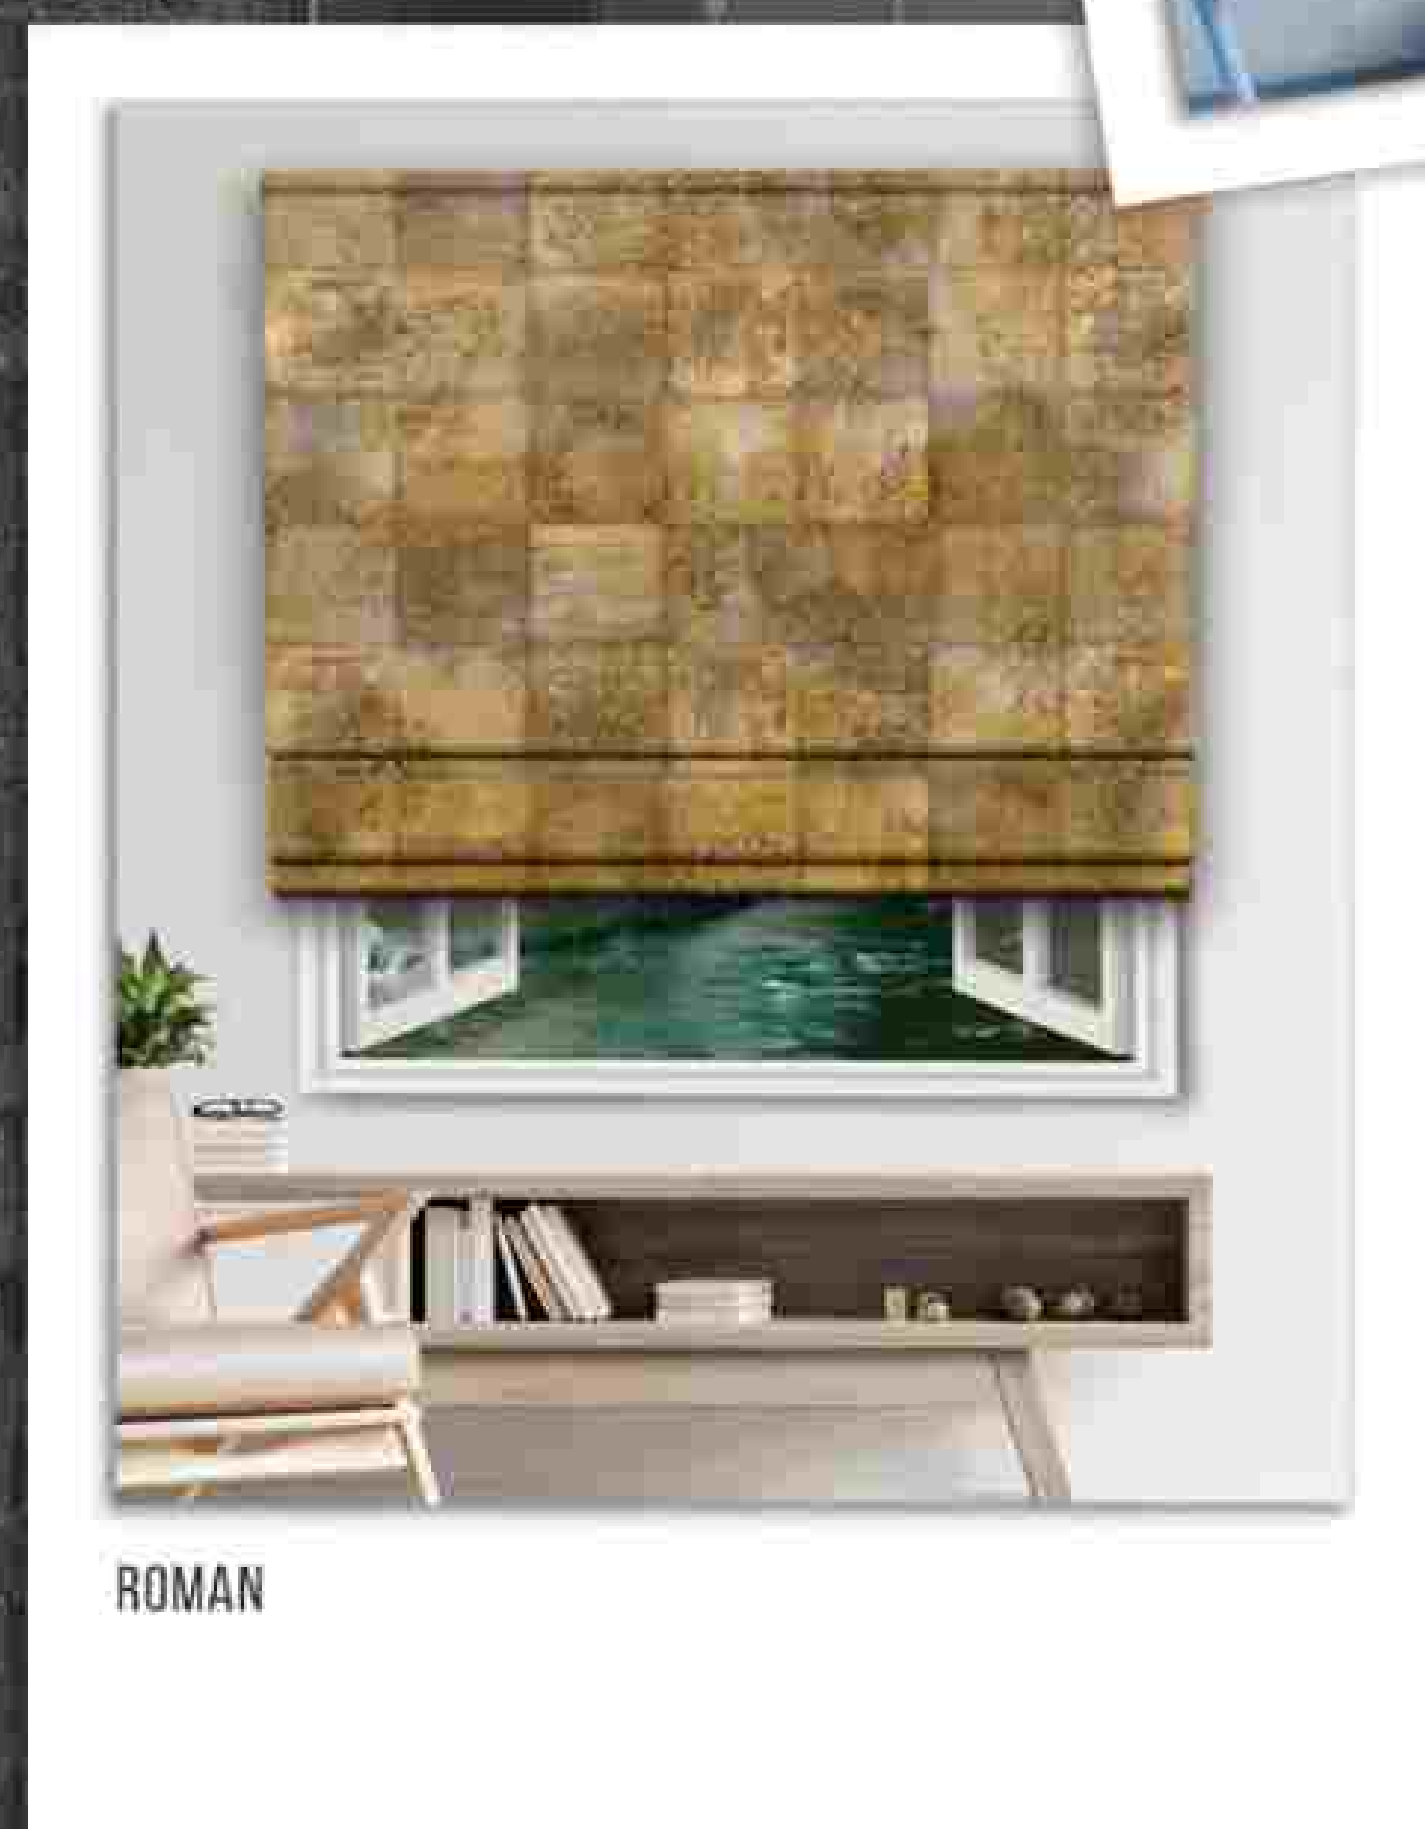

IM220014

ROLLER

ROLLER

IM220015

ROMAN

ZEBRA

ROMAN

ZEBRA