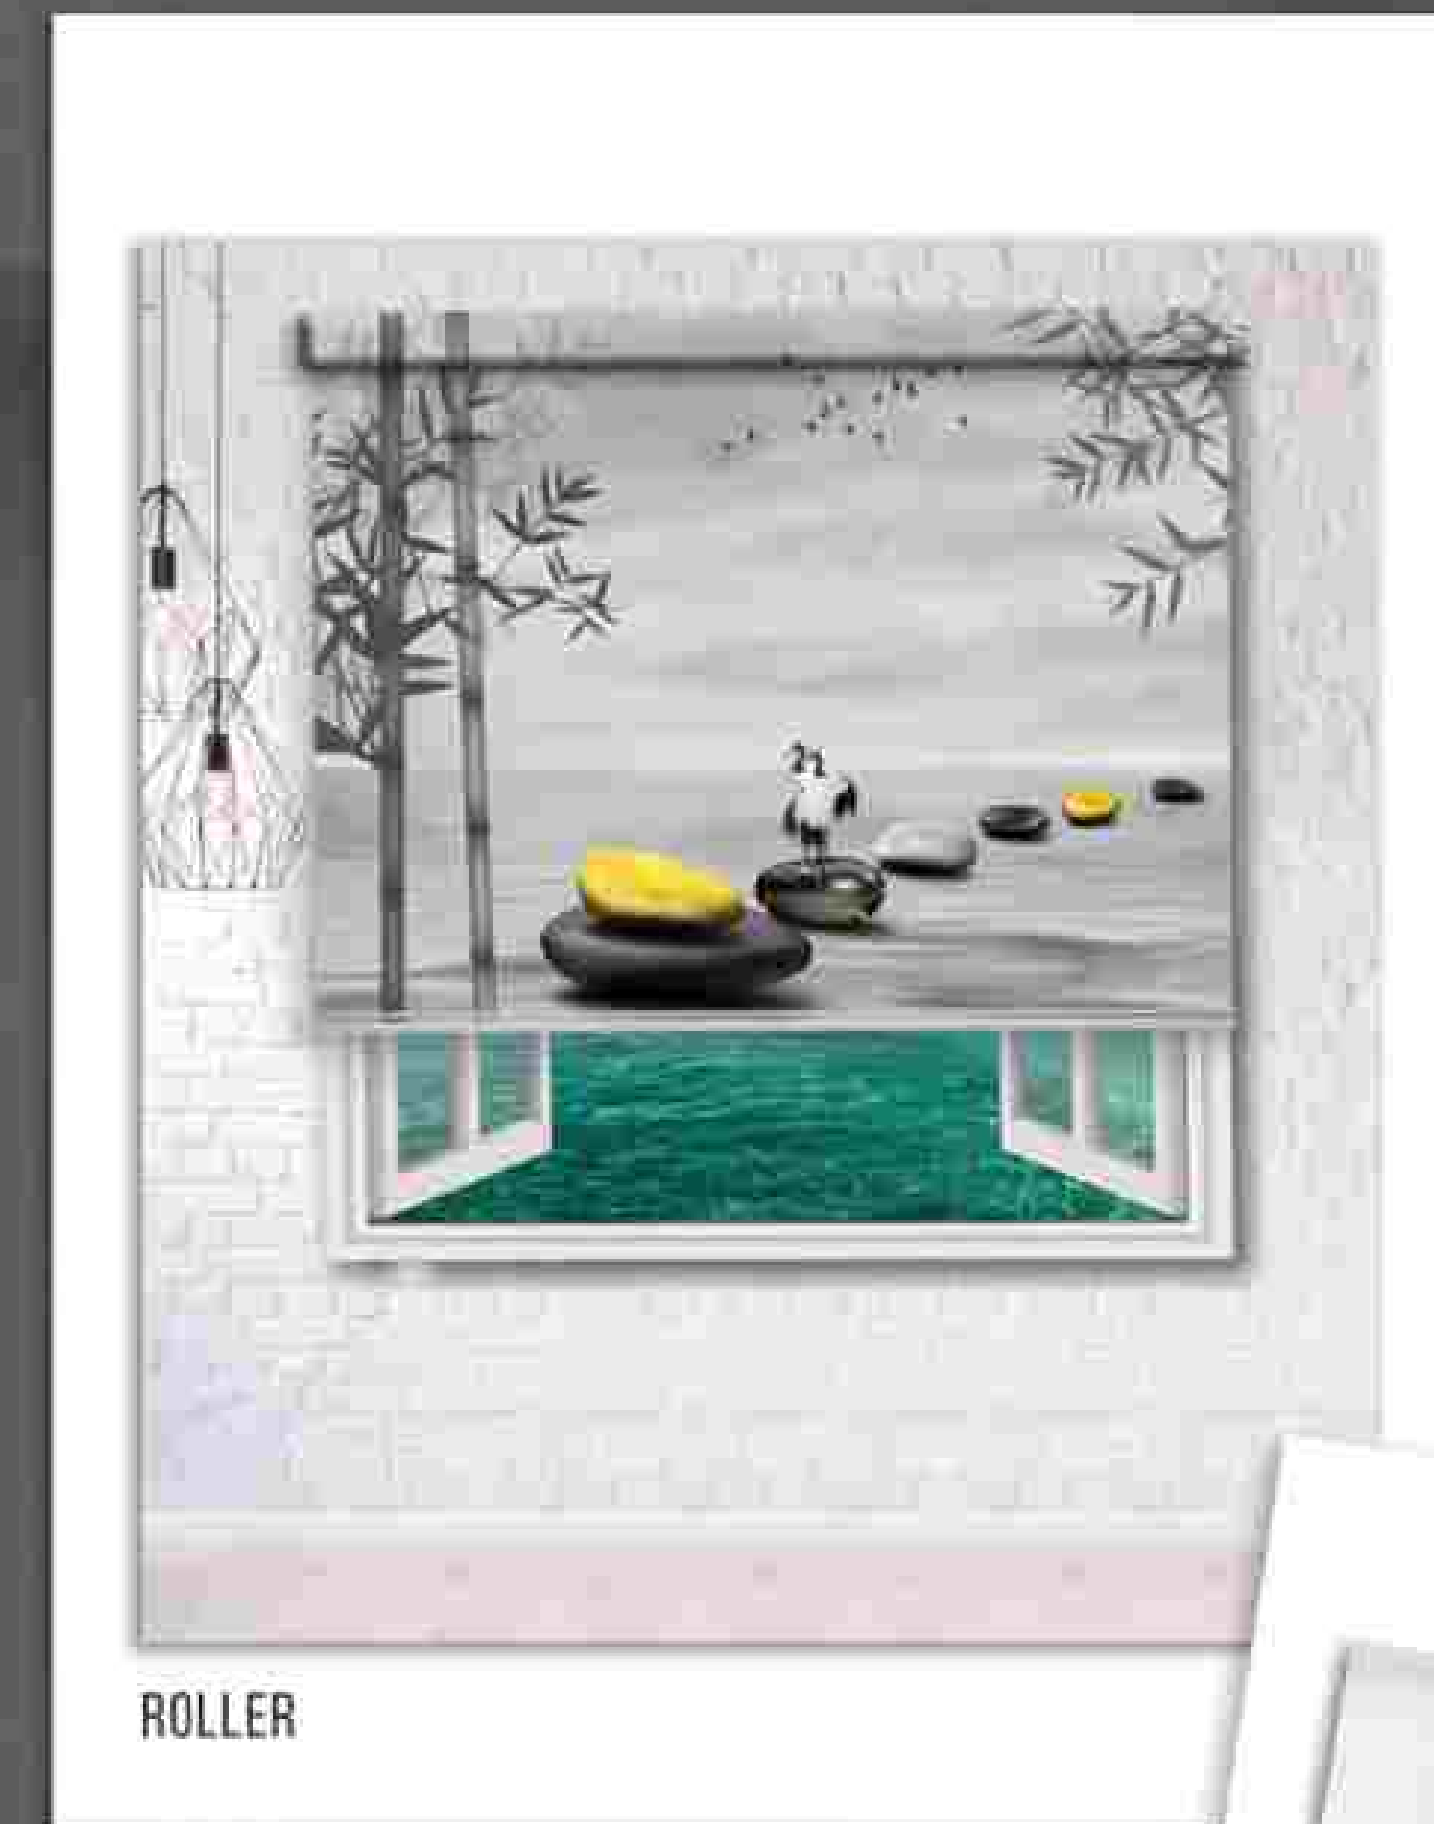

IM220023

ROLLER