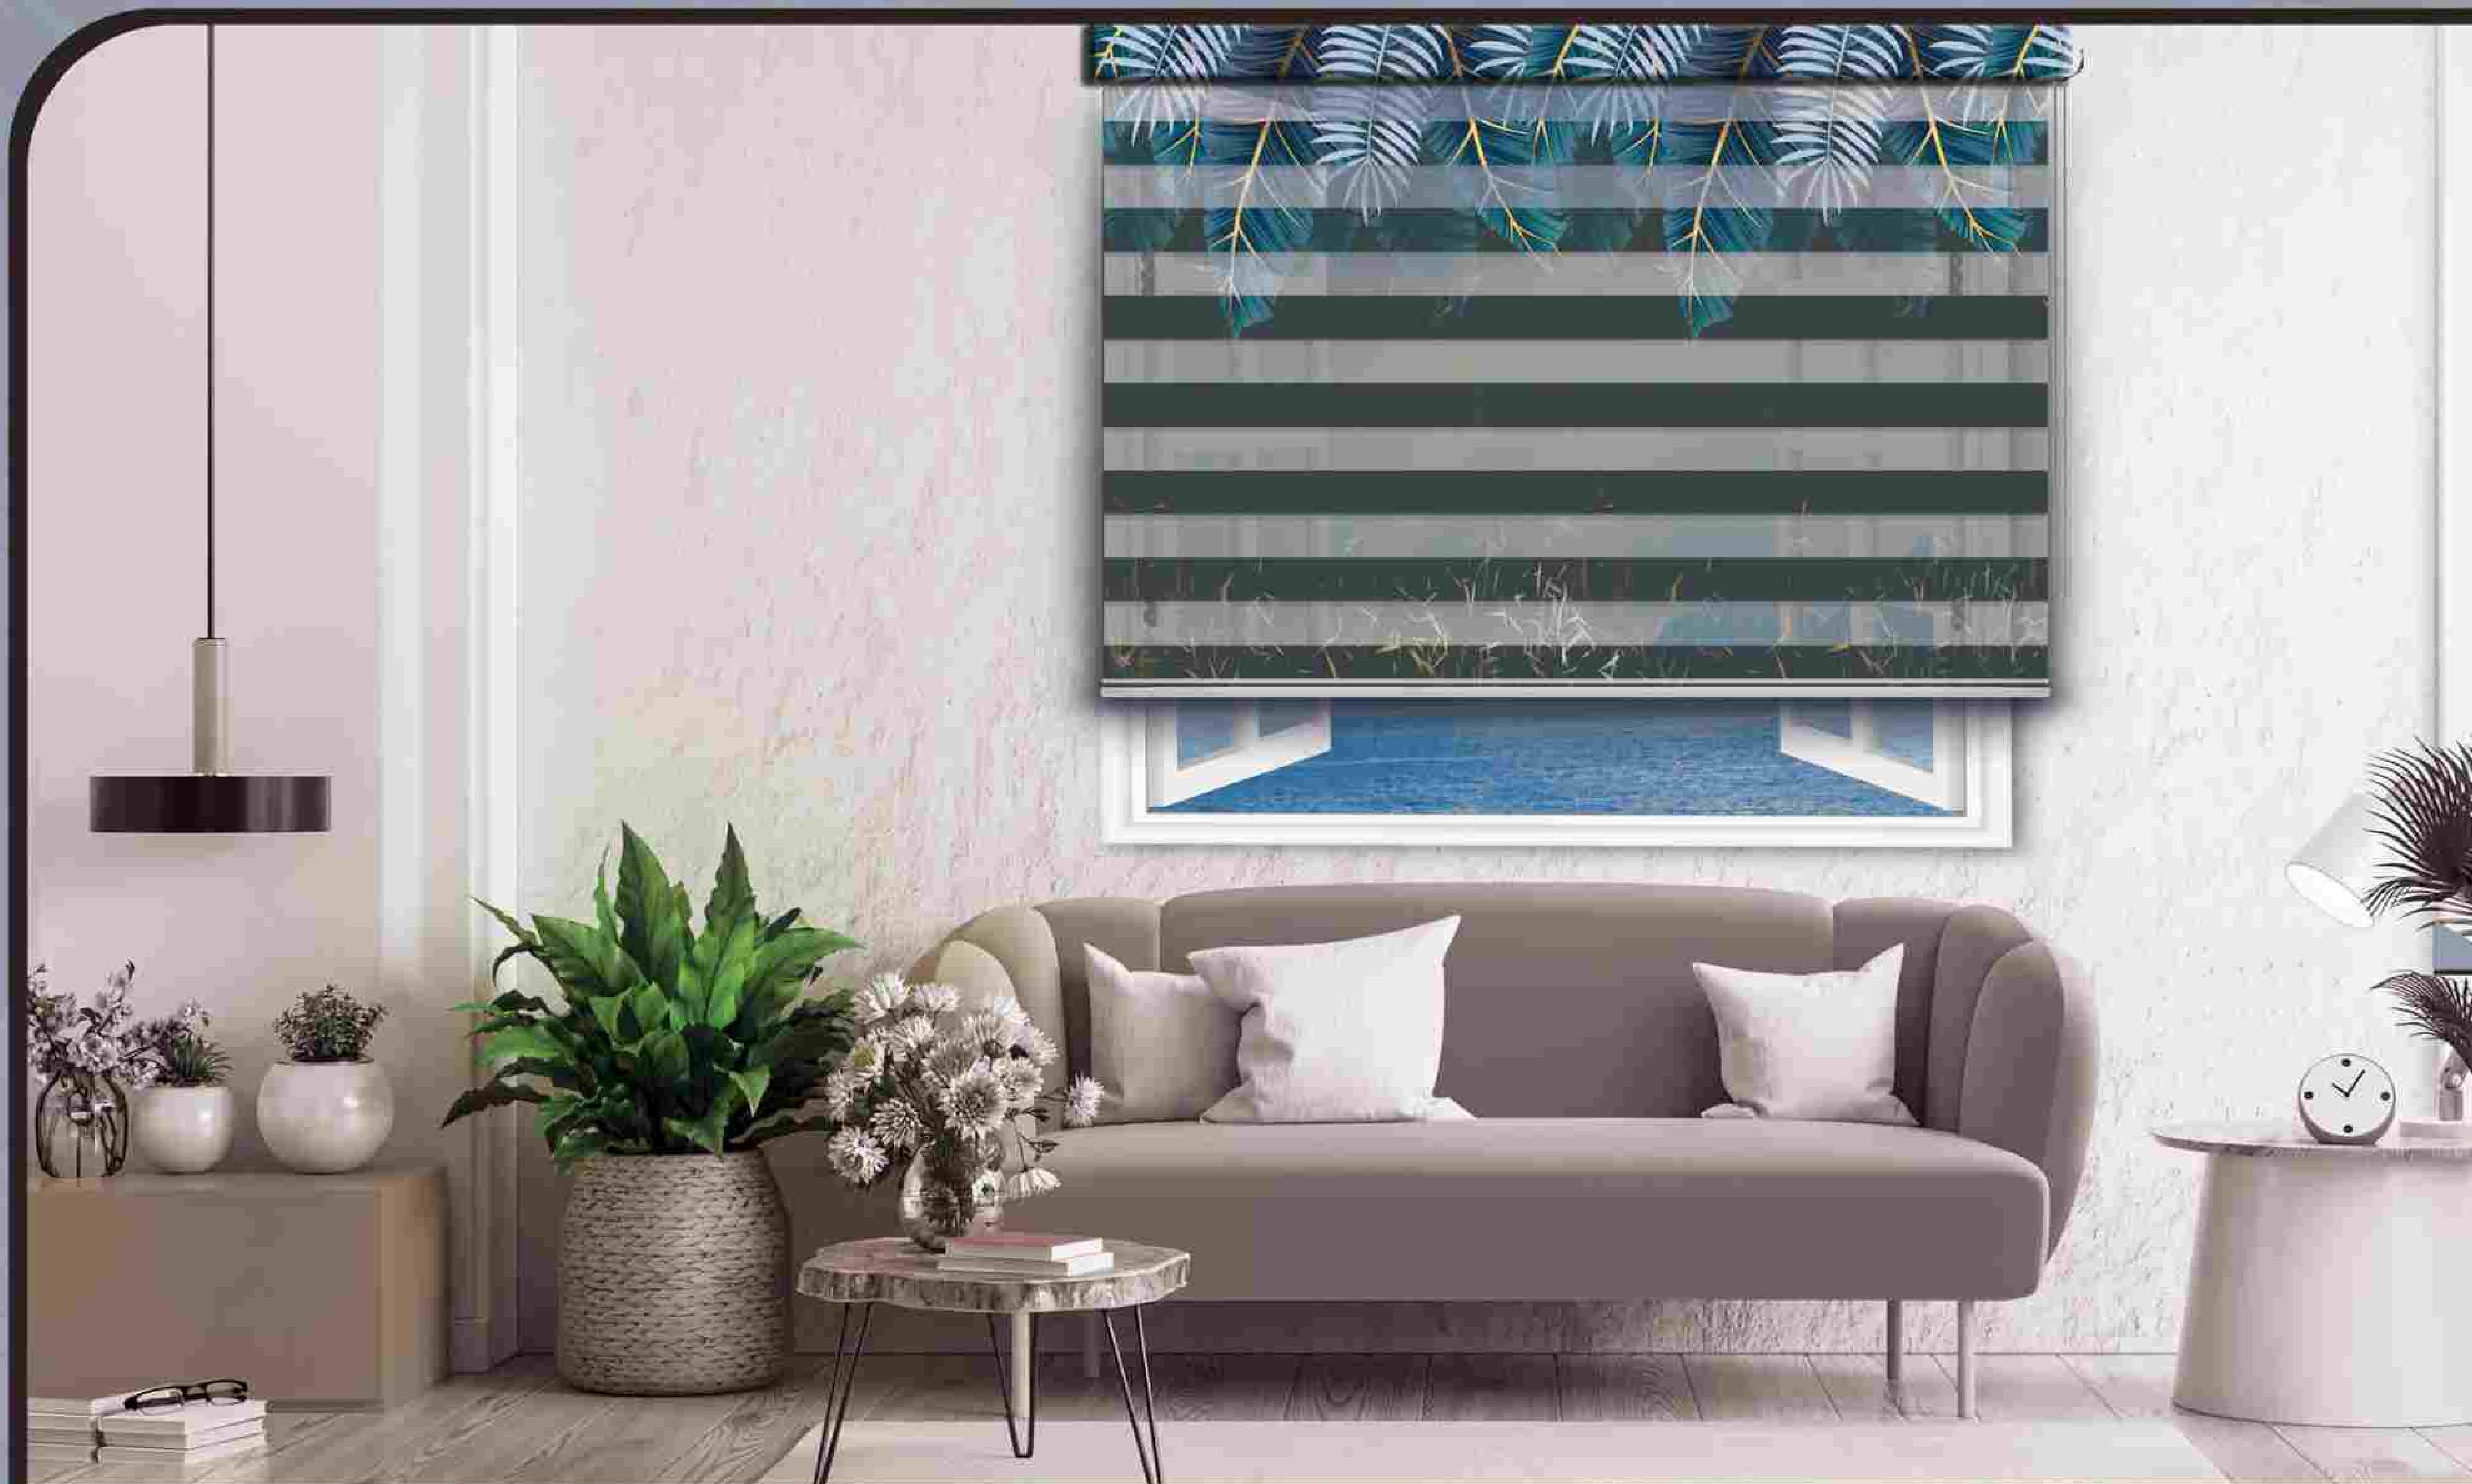

ROMAN

ZEBRA

ROMAN

A Roman blind is the perfect solution for when you do not have any stack room for a curtain but still desire a curtain design or wish to match existing curtains.

Get inspired by our Vista Roman Blinds' project gallery and start planning.

ROLLER

IM220064

ROMAN

ZEBRA

ZEBRA

Zebra Blinds bring the best features of roller blinds to the table while being pocket friendly, stylish and provide superior light filtration with their unique and innovative design

ROMAN

ZEBRA

IM220072

ROLLER

ROMAN

ZEBRA

ROMAN

A Roman blind is the perfect solution for when you do not have any stack room for a curtain but still desire a curtain design or wish to match existing curtains. Get inspired by our Vista Roman Blinds' project gallery and start planning.