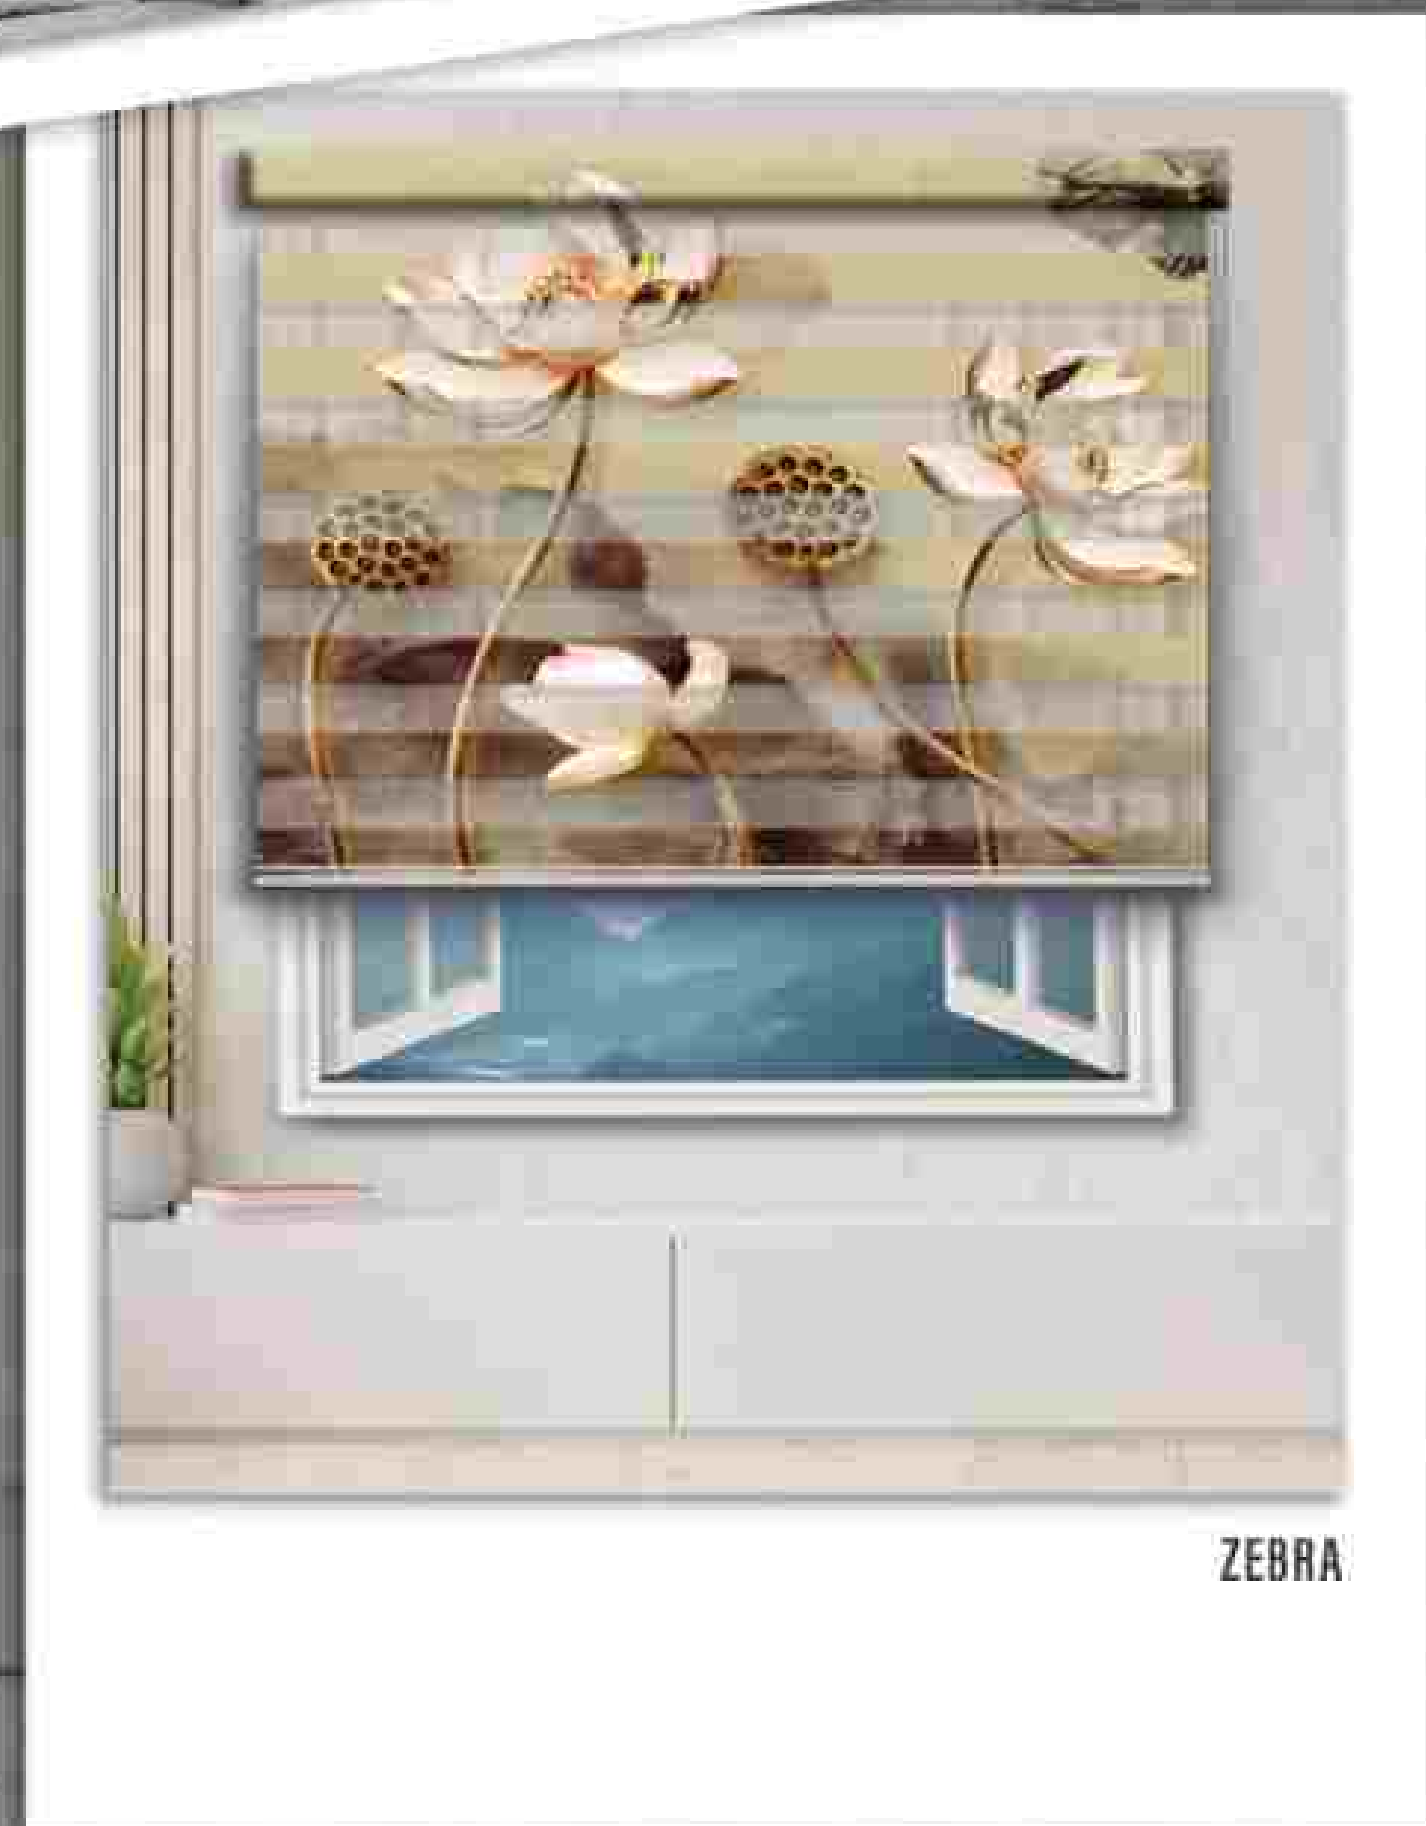

IM220020

IM220021