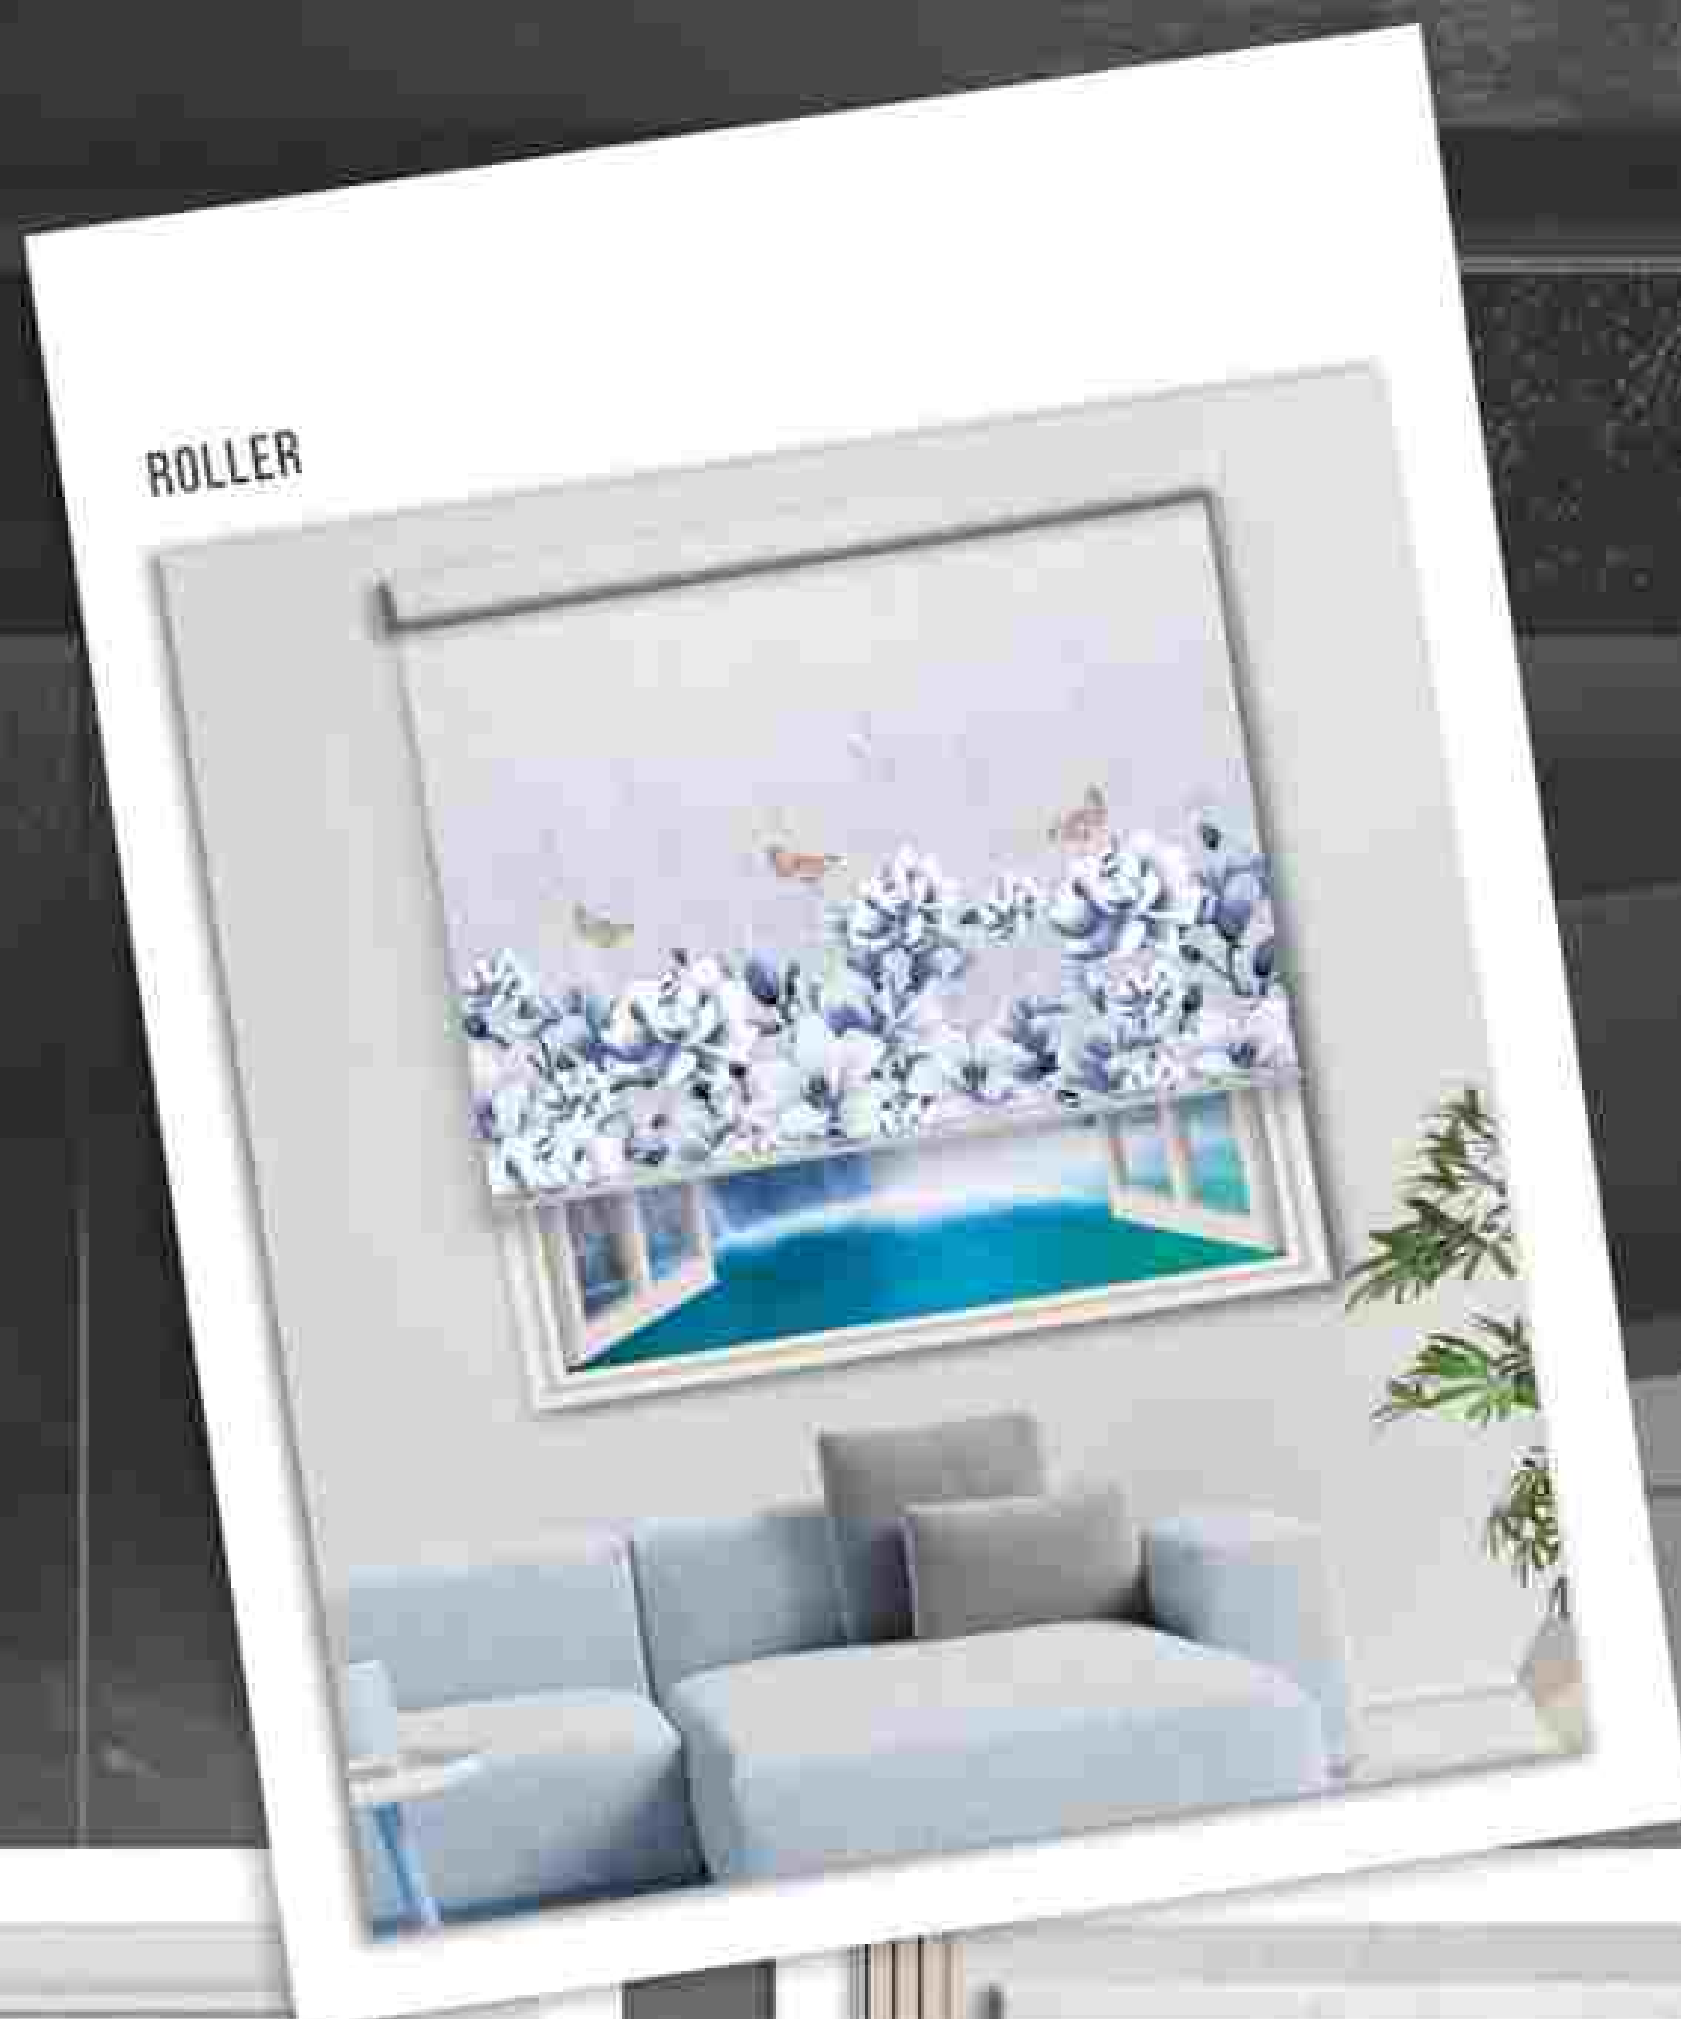

IM220051

IM220052