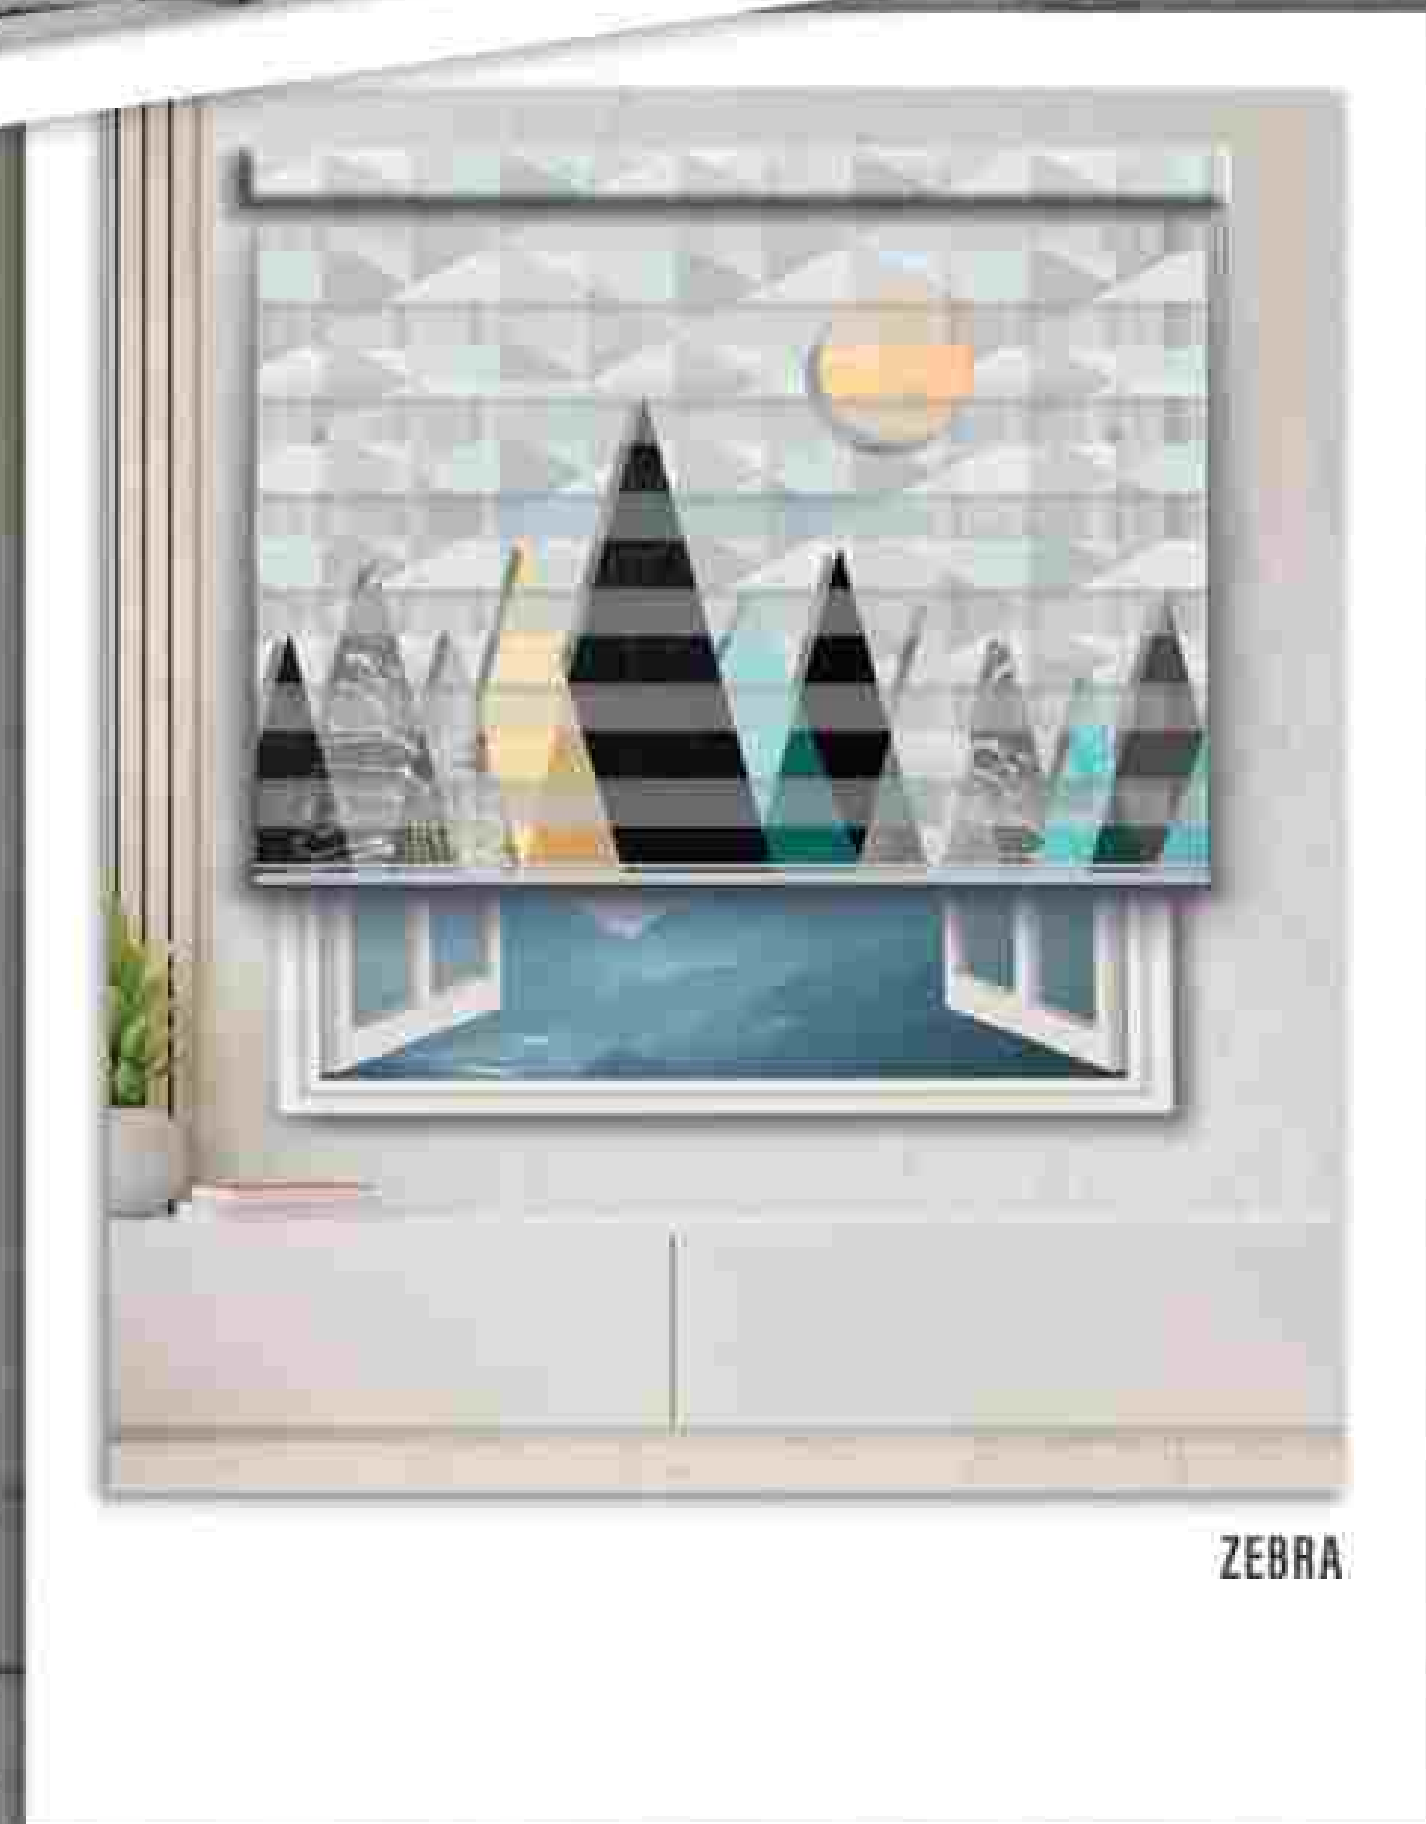

IM220010

ROLLER

ROLLER

IM2200011

ROMAN

ZEBRA

ROMAN

ZEBRA