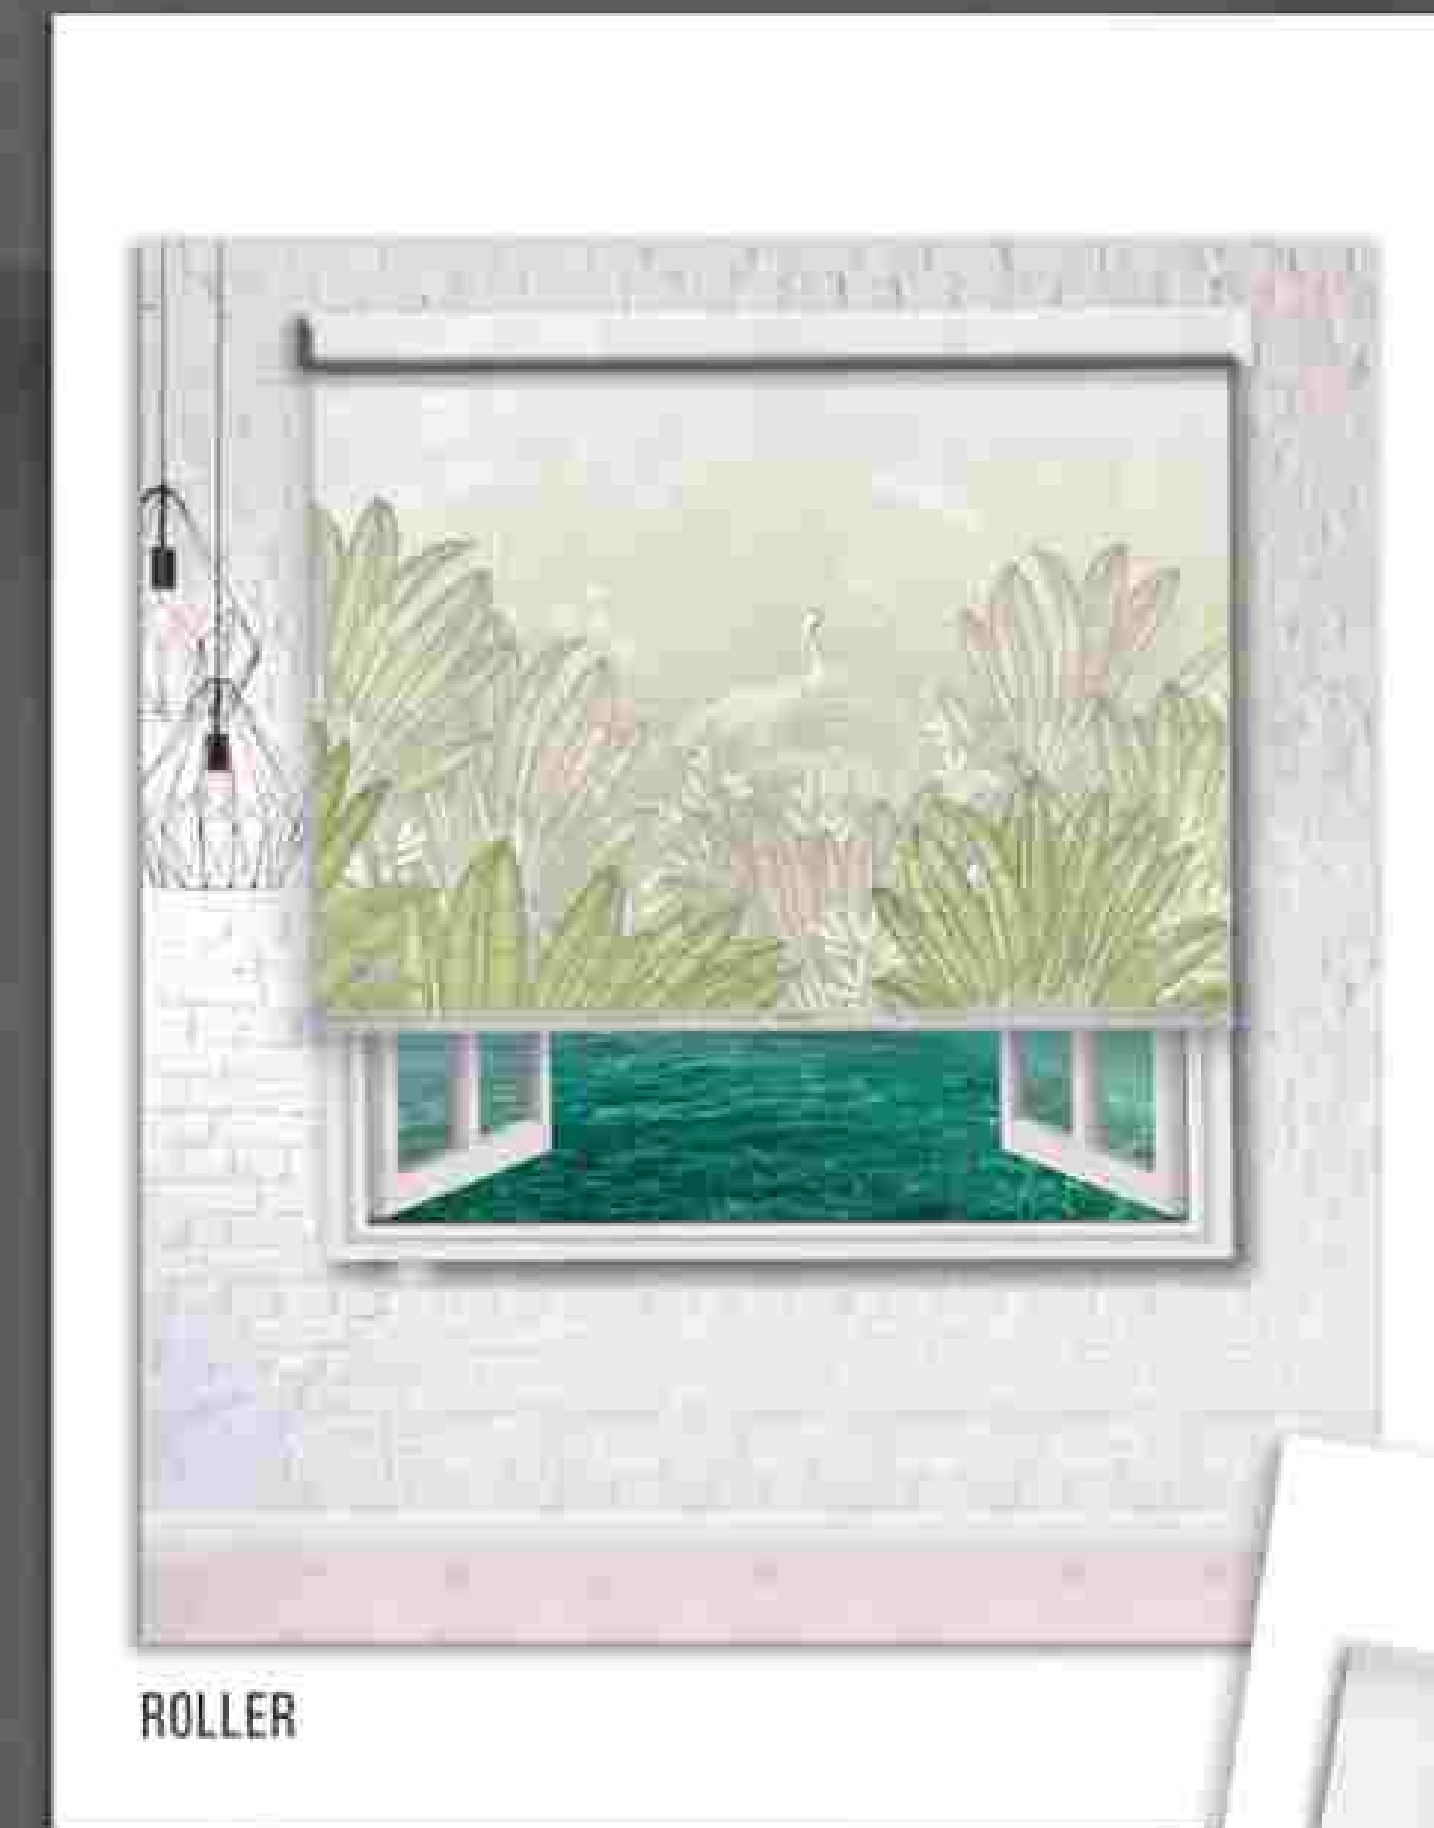

ROMAN

ZEBRA

ROMAN

A Roman blind is the perfect solution for when you do not have any stack room for a curtain but still desire a curtain design or wish to match existing curtains. Get inspired by our Vista Roman Blinds' project gallery and start planning.

ROMAN

ZEBRA

IM220072

ROLLER

ROMAN

ZEBRA

ROMAN

A Roman blind is the perfect solution for when you do not have any stack room for a curtain but still desire a curtain design or wish to match existing curtains. Get inspired by our Vista Roman Blinds' project gallery and start planning.

IM220073

IM220074

IM220075A

ROLLER

ROLLER

IM220075B

ROMAN

ZEBRA