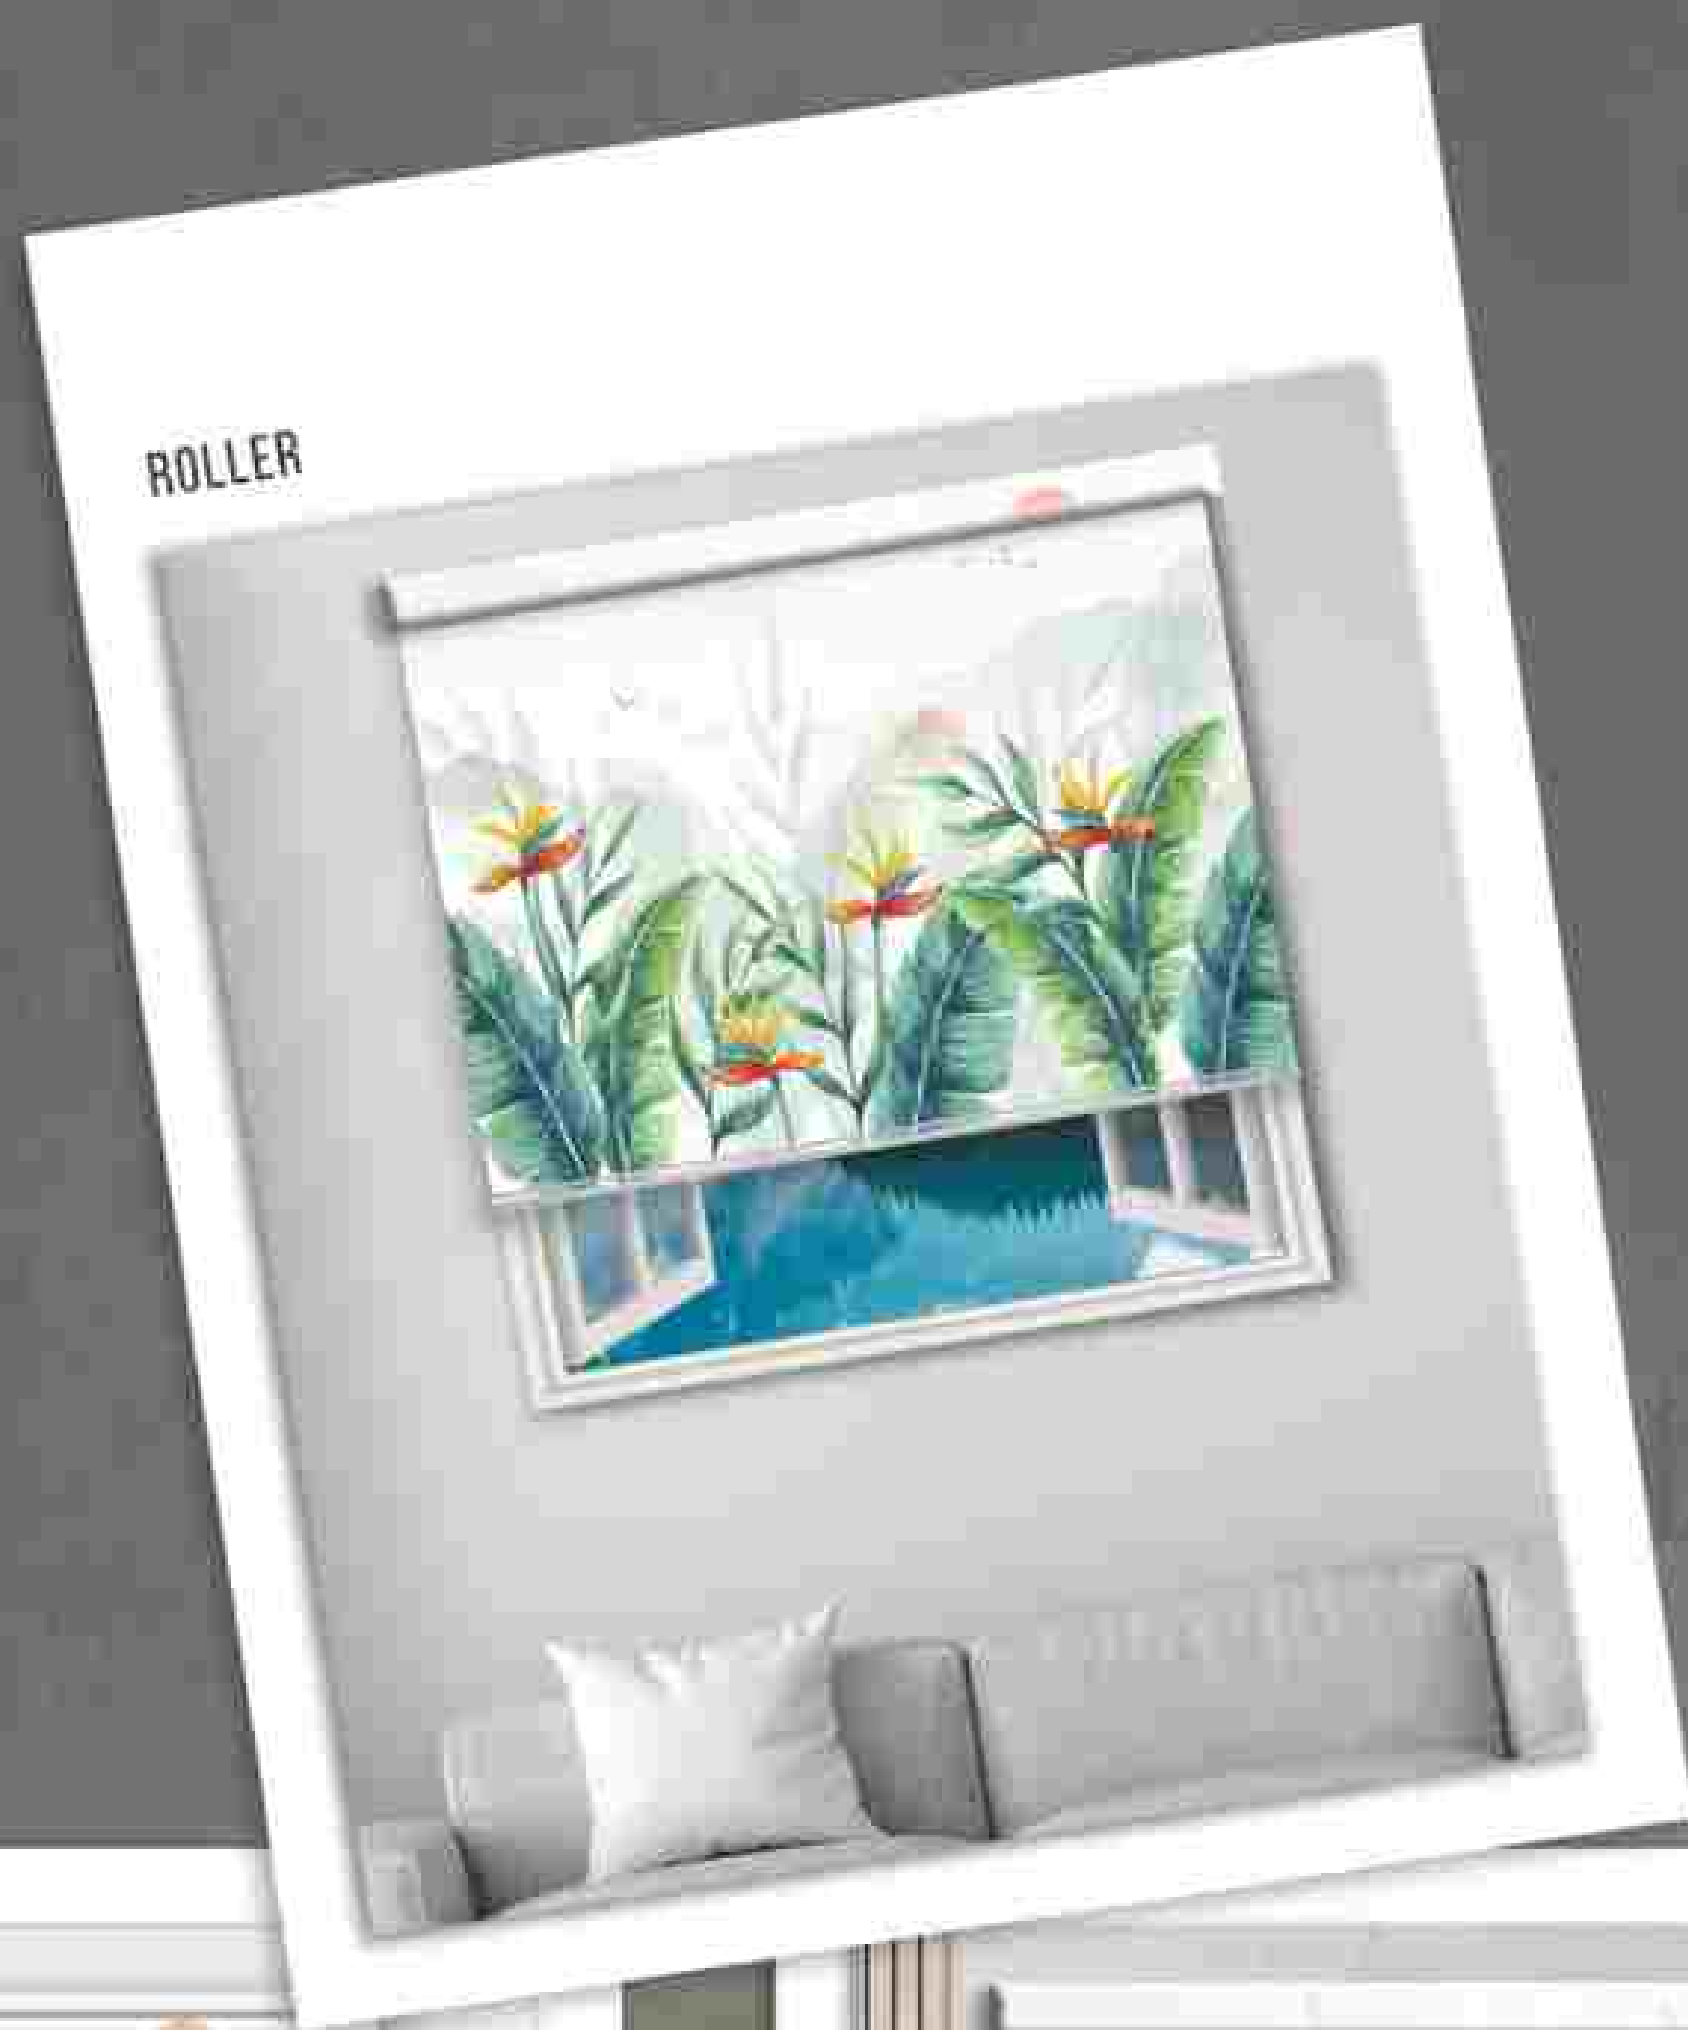

IM220056

ROLLER