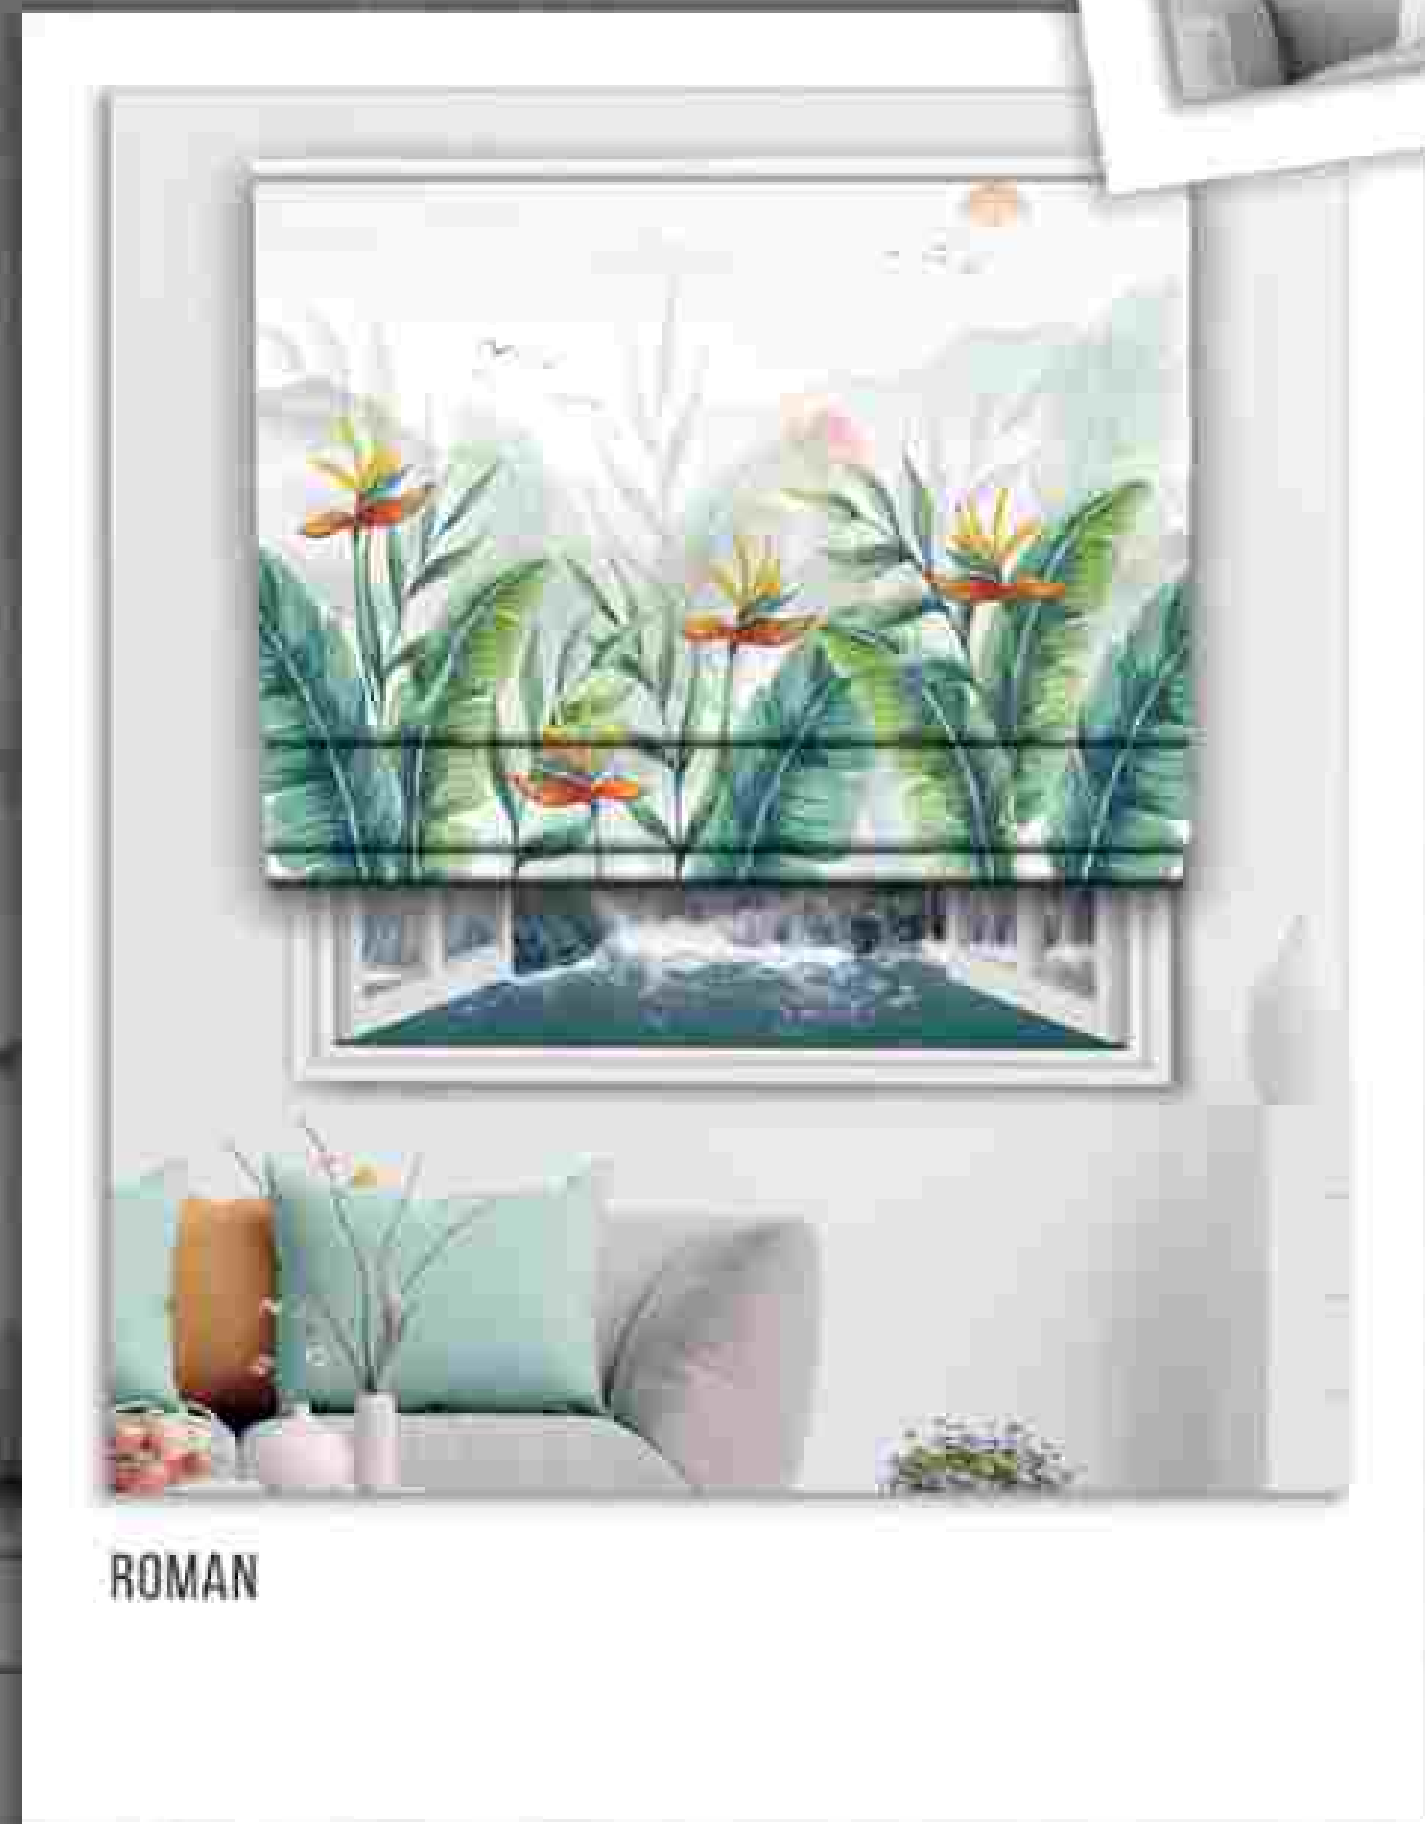

IM220056

ROLLER

IM220057

ROLLER

ROMAN

ZEBRA

ROMAN

ZEBRA