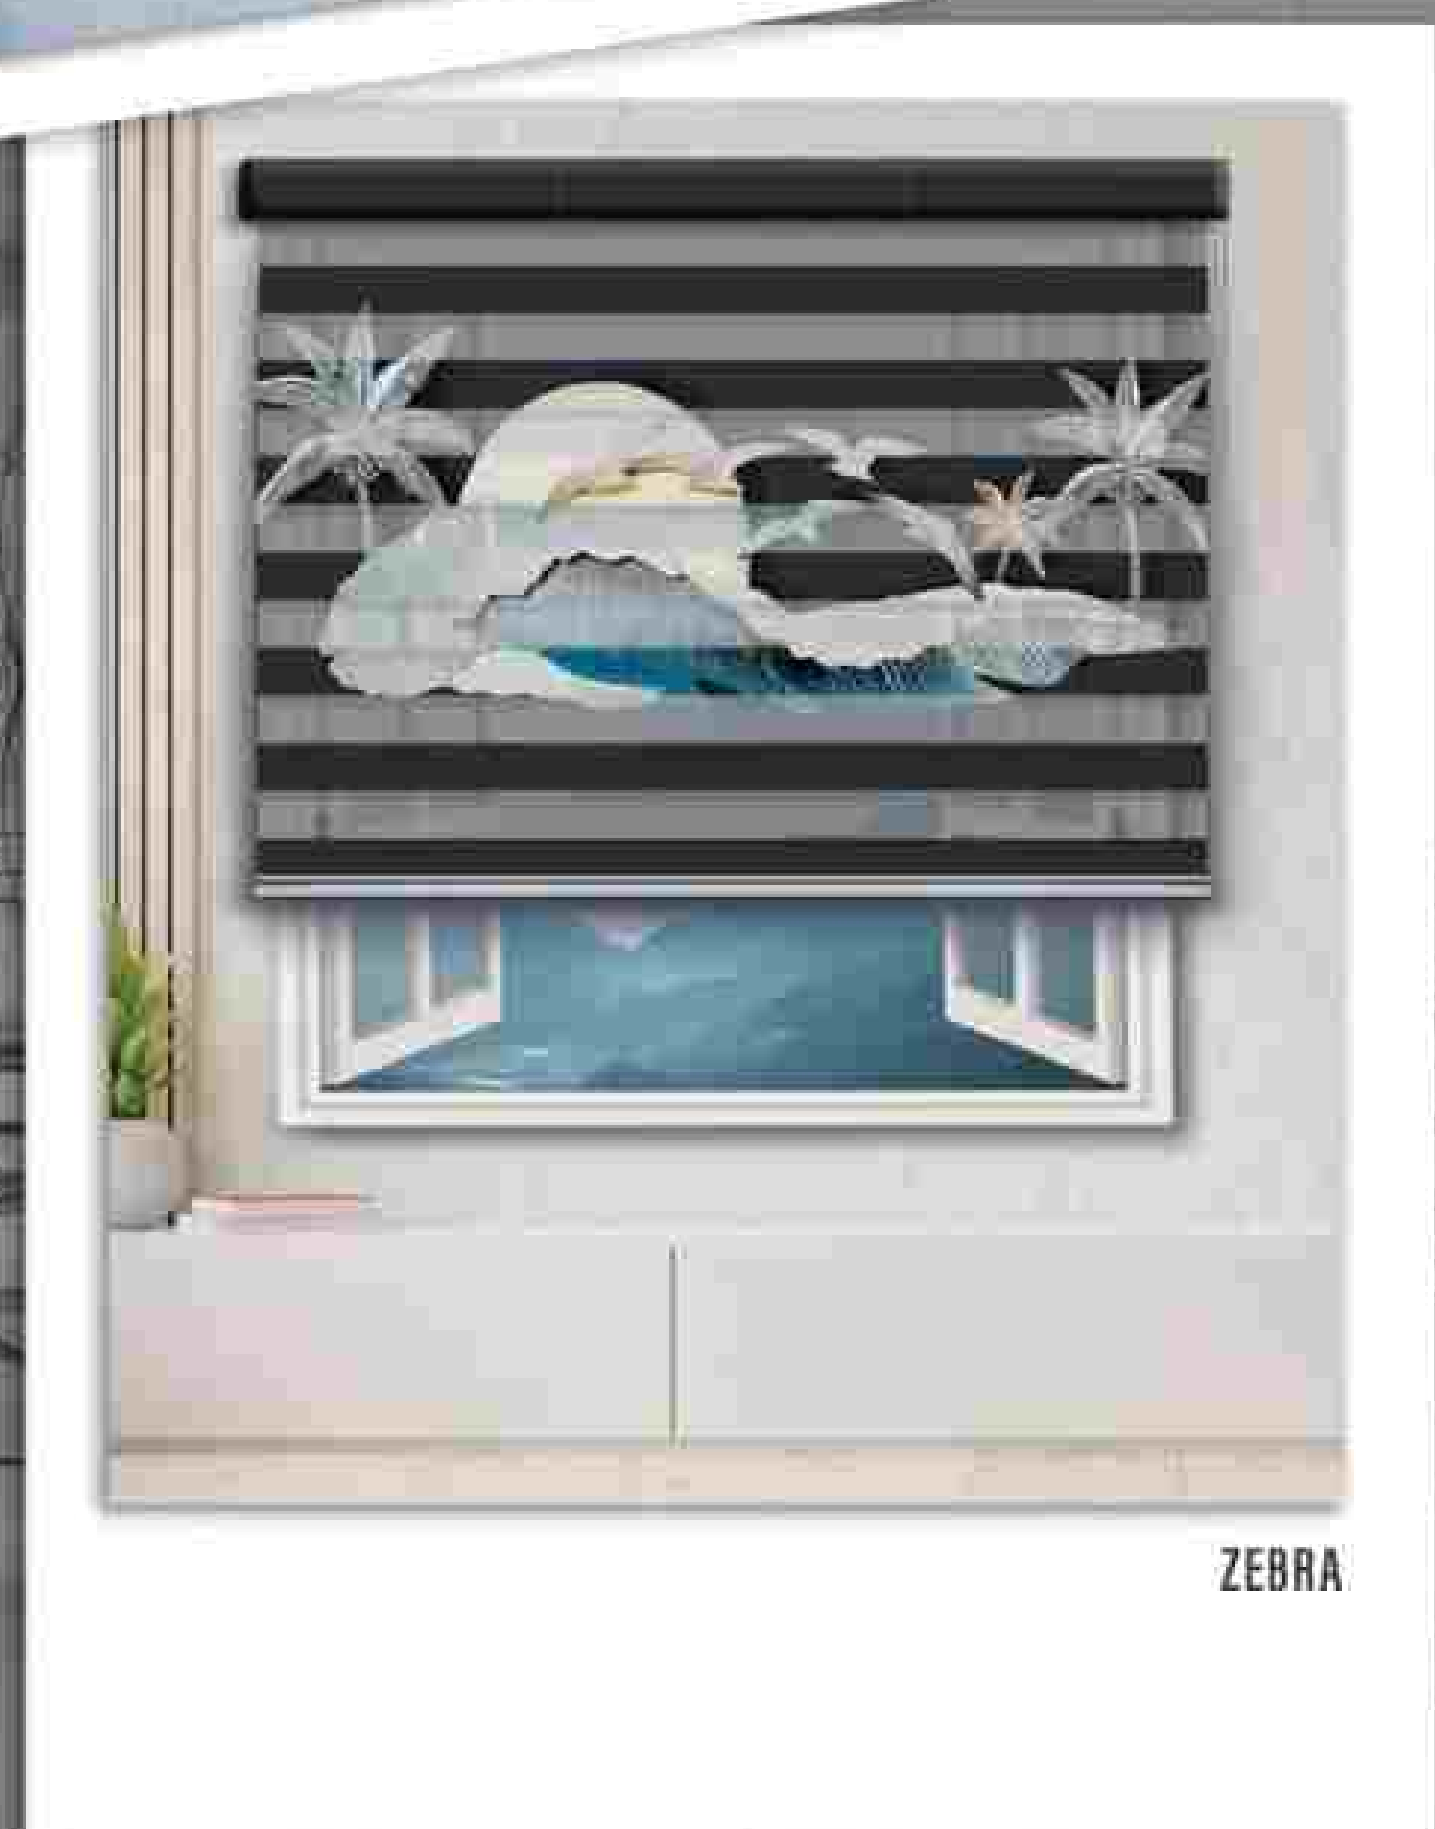

IM220004

ROLLER

IM220005

ROLLER

ROMAN

ZEBRA

ROMAN

ZEBRA