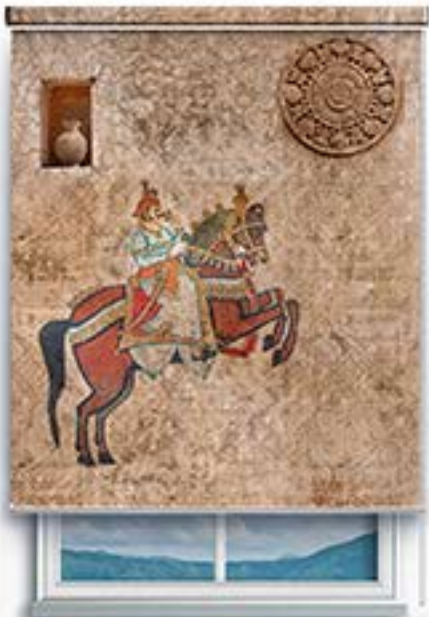

DUAL² DIMENSION

Where Walls & Windows Throw a Design Party!

ELEVATE
ROTATE
DECORATE

Wall Murals & Window Blinds

(Roller, Zebra, Roman)

DU23140

DU23032

DU23141

FLR23202

FLR23205

FLR23206

DU23087

DU23111

DU23131

DU23035

DU23133

Geometric Pattern: Geometric wallpaper paired with a complementary window blind can create a stunning visual effect in a room. When selecting a geometric wallpaper, consider the colors and patterns that will harmonize with your space. Whether you opt for bold and vibrant geometrics or subtle and understated designs, the wallpaper can serve as a focal point or backdrop for the room's decor.