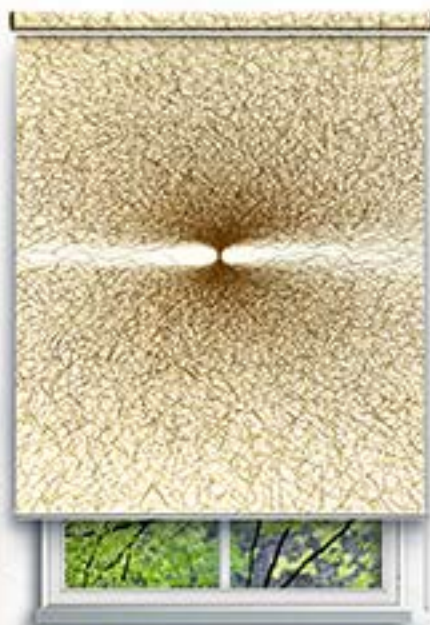

Geometric Pattern: Geometric wallpaper paired with a complementary window blind can create a stunning visual effect in a room. When selecting a geometric wallpaper, consider the colors and patterns that will harmonize with your space. Whether you opt for bold and vibrant geometrics or subtle and understated designs, the wallpaper can serve as a focal point or backdrop for the room's decor.

VSE23703

VSE23704

Tree03

Tree06

DU23095

DU23090

Lines03

Lines02